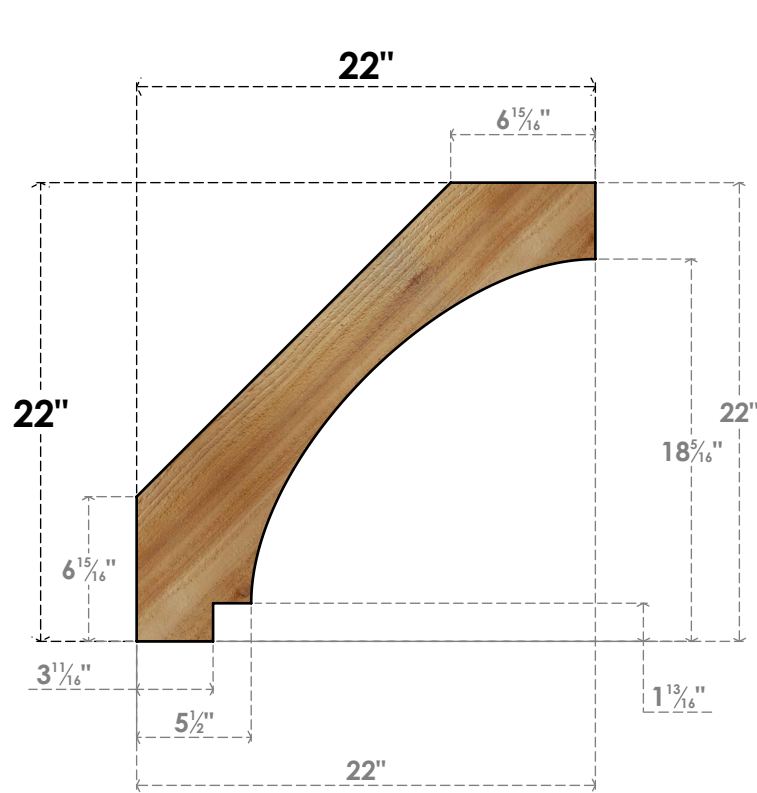

BRC06X22X22IMP00RWR

6"W X 22"D X 22"H IMPERIAL ROUGH SAWN BRACE, WESTERN RED CEDAR

SIDE

FRONT

EKENA MILLWORK
 2300 WEST MAIN ST.
 CLARKSVILLE, TX 75426
 TOLL FREE: 866-607-0453
 WWW.EKENAMILLWORK.COM

NOTES