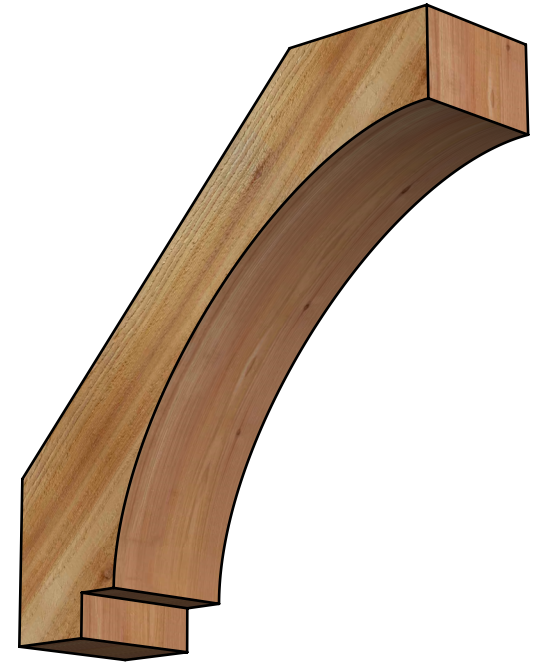

BRC06X22X22IMP00RWR

6"W X 22"D X 22"H IMPERIAL ROUGH SAWN BRACE, WESTERN RED CEDAR

SIDE

FRONT

EKENA MILLWORK
 2300 WEST MAIN ST.
 CLARKSVILLE, TX 75426
 TOLL FREE: 866-607-0453
 WWW.EKENAMILLWORK.COM

NOTES