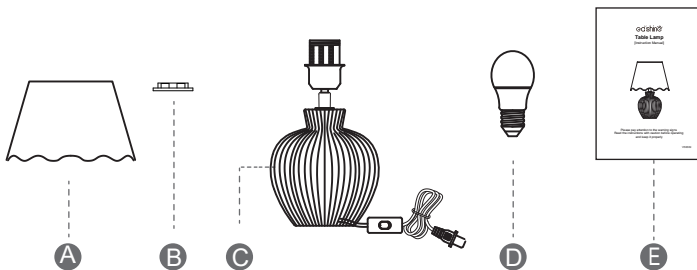

Packing List:

Part	Description	Quantity
A	Lamp Shade	1
B	Socket Ring	1
C	Table Lamp	1
D	Bulb	1
E	Instruction Manual	1