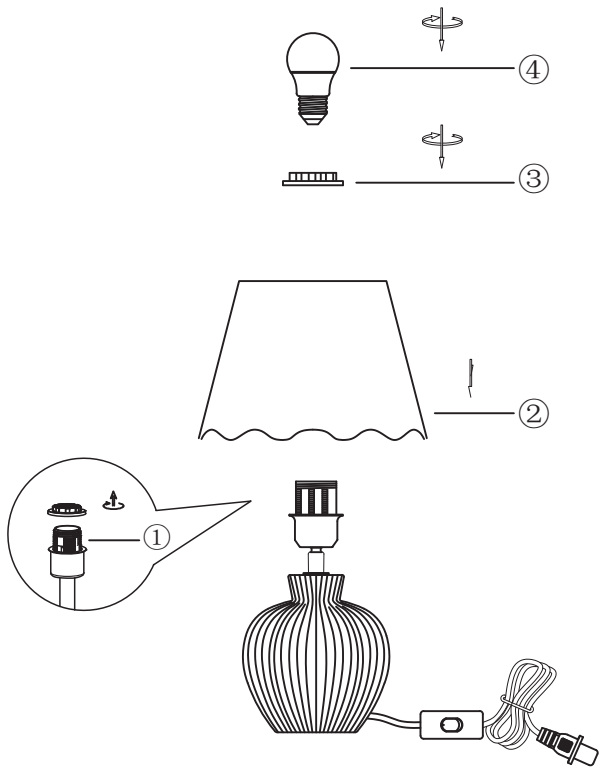

## CAUTION

1. Before assembly, place all parts out on a clean flat surface and inspect each part for defects that may have occurred during shipping.
2. Inspect wire insulation for any cuts, abrasions or exposed copper that may have resulted during shipping. If there are any defects in the wire, DO NOT continue to assemble. Please send an email to our Customer Service immediately.
3. Consult a qualified electrician if you have any electrical questions.
4. Never drape clothes over the lamp.
5. To reduce the likelihood of tipping over, we recommend don't place the lamp at the edge of table and keep children and pets away.
6. To prevent children from suffocating and choking, keep them away from packing materials.
7. Please keep this manual and hand it over when you transfer the product.

## IMPORTANT SAFETY INSTRUCTIONS

This portable lamp has a polarized plug (one blade is wider than the other) as a safety feature to reduce the risk of electric shock. This plug will fit in a polarized outlet only one way. If the plug does not fit fully in the outlet, reverse the plug. If it still does not fit, contact a qualified electrician.

## Packing List:

Part	Description	Quantity
A	Lamp Shade	1
B	Socket Ring	1
C	Table Lamp	1
D	Bulb	1
E	Instruction Manual	1

1. Remove the socket ring by twisting it upwards from the lamp cup (①).
2. Place the shade (②) on socket then screw on the socket ring (③) to fix the shade.
3. Screw the Bulb(④) clockwise onto socket until tight.

## Specifications

- Product Height: 13.2 IN
- Base Diameter: 3.1 IN
- Wire Length: 65 IN
- Materials: Ceramics, Rattan, Iron
- Input Voltage: 120VAC 60Hz
- Max.Load Power: Incandescent Bulb 60W or LED Bulb 12W
- Socket Type: Standard Medium E26