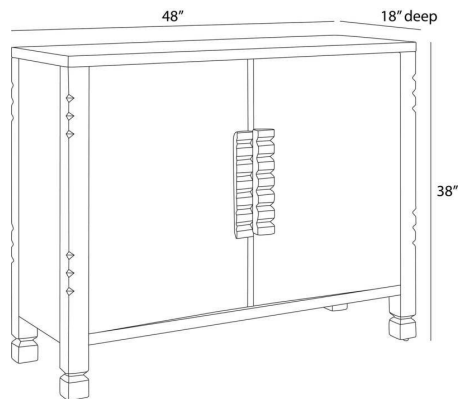

## JERICHO CABINET

FNS21

H: 38 IN, W: 48 IN, D: 18 IN,

Ebony Oak Veneer and High-Gloss  
Black Lacquer

The juxtaposition of the ebony oak veneer and high-gloss black lacquer adds a pleasing mix of textures to our Jericho Cabinet. Accented with wood hardware cut to resemble traditional tribal motifs, it is an elegant addition to the hall or accent piece. Single adjustable solid oak wood ebony interior shelf.

### DIMENSIONS

Cabinet Interior	H: 26.5 IN, W: 22.5 IN, D: 16 IN
Door	H: 29.5 IN, W: 21 IN, D: 1 IN
Foot Print	W: 48 IN, D: 18 IN
Leg	H: 6 IN, W: 2.5 IN, D: 2.5 IN
Shelf	H: 1 IN, W: 22.5 IN, D: 13.5 IN
Table Top	W: 48 IN, D: 18 IN
Diagonal Dimension	43 IN
Clearance	6 IN