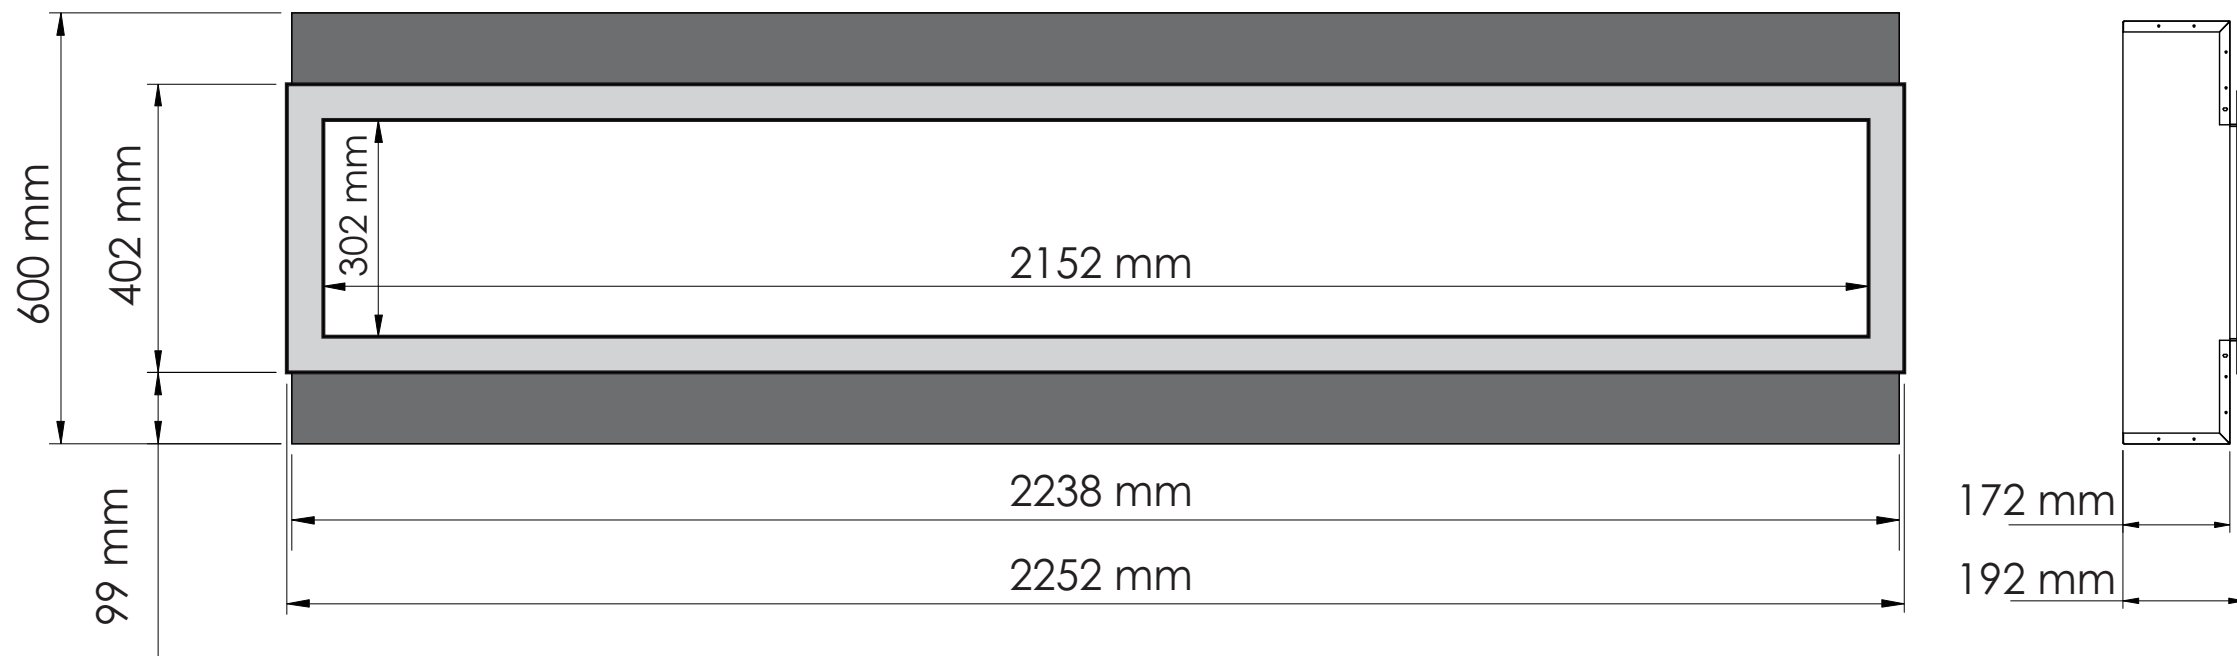

TECHNICAL SPECIFICATIONS		
VOLTS	120	
AMPS	12.5	
WATTS	1500	
HEATER	HIGH	1500 watts
	LOW	750 watts
NO HEATER	22 watts	
LAMPS	QUANTITY	LED
	WATTS	
	TOTAL WATTS	22 watts
ROTOR MOTOR	1 at 5 watts	
HEIGHT, WIDTH, DEPTH	23 1/2 x 88 1/8 x 6 3/4	
GLASS VIEWING OPENING	11 7/8 x 84 3/4"	
SURROUND SIZE	15 7/8 x 88 1/8	
SHIPPING SIZE	25 1/4 x 99 1/4 x 9 3/4	
SHIPPING WEIGHT	188 lbs	
GLASS FRONT	UNIT	
		Included
PLUG LOCATION	Left Side	
CORD LENGTH	76"	
APPROX. HEATING AREA	400 sq ft	

TECHNICAL SPECIFICATIONS		
VOLTS	120	
AMPS	12.5	
WATTS	1500	
HEATER	HIGH	1500 watts
	LOW	750 watts
NO HEATER	22 watts	
LAMPS	QUANTITY	LED
	WATTS	
	TOTAL WATTS	22 watts
ROTOR MOTOR	1 at 5 watts	
HEIGHT, WIDTH, DEPTH	60 x 223.8 x 17.2 cm	
GLASS VIEWING OPENING	30.2 x 215.2 cm	
SURROUND SIZE	40.2 x 225.2 cm	
SHIPPING SIZE	64 x 251.7 x 24.8	
SHIPPING WEIGHT	85 kg	
GLASS FRONT	UNIT	
		Included
PLUG LOCATION	Left Side	
CORD LENGTH	193 cm	
APPROX. HEATING AREA	37 sqm	