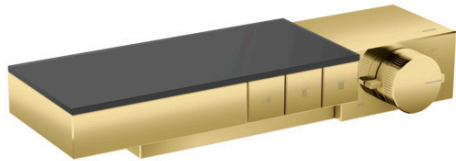

AXOR Edge
Thermostatic Trim for Exposed/Concealed Installation for 3 Functions
 Finishes : **polished gold optic** Part no. : **46140991**

Description

Features

- Select push-button on/off control for 3 outlets
- Flow: 1.85 GPM (7 L/Min)
- Thermostatic cartridge
- Anti-scald 100° safety stop
- Shelf color: frosted grey glass
- Button: Trim comes with Select buttons: handshower, PowderRain, and Rain
- Does not include: Rough

Technology

Product image

Scale drawing