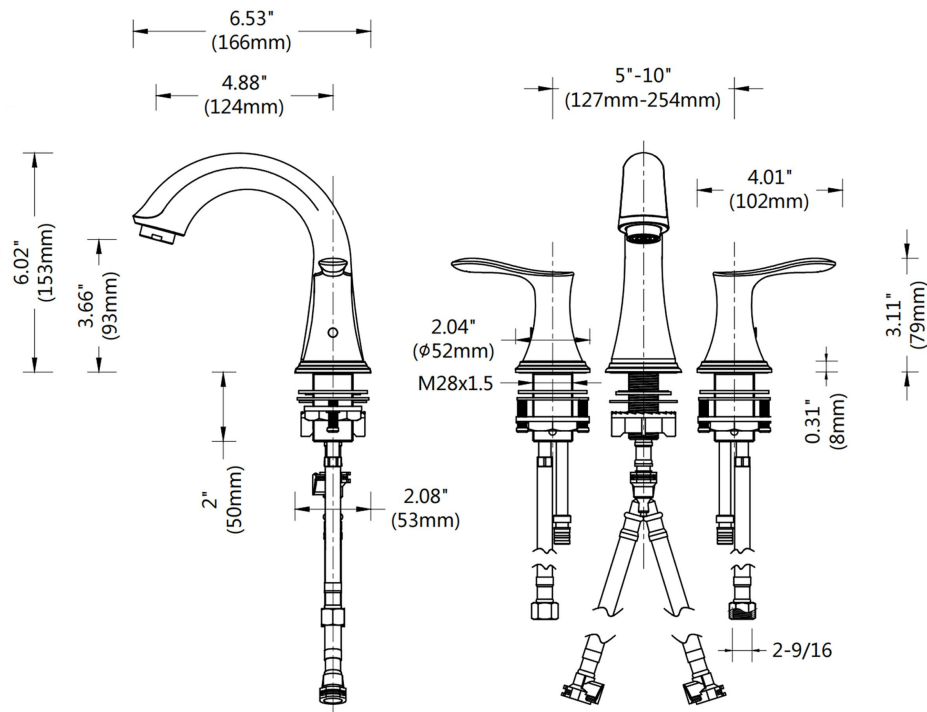

# Dimension/Specification

SKU No. 83007