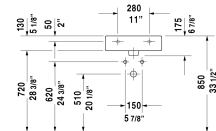

Vero Furniture washbasin # 045450..00 / 045450..30 / 045450..60

< 19 5/8" Inch >

Furniture washbasin	Dimension	Weight	Order number
with faucet deck, underside fully glazed, hardware included, wall-mounted, cUPC® listed*, 19 5/8" Inch			
Colors			
00 White 08 Black			
Variant			
● with overflow	19 5/8" x 18 1/2" Inch	33.5 lb	045450..00
●●● with overflow	19 5/8" x 18 1/2" Inch	33.5 lb	045450..30
☒ with overflow	19 5/8" x 18 1/2" Inch	33.5 lb	045450..60
Infobox			
* Complies with following standards: ASME A112.19.2/CSA B45.1, Washbasin is not ADA compliant in combination with pedestal, siphon cover or metal console			
Sanitary ceramics with the special WonderGliss surface finish will remain clean and attractive-looking for a long time to come. When ordering WonderGliss please add a "1" as eleventh digit to the model number.			
Accessory for ceramics			
Push button drain assembly for washbasins with overflow	2" Inch	0.8 lb	005052
Towel rail square tube 1/2", Chrome, for washbasin # 045450, 235050, 235350	17 3/4" Inch	1.1 lb	003029
Design Siphon		3.3 lb	005036
Suitable products			
Metal console height adjustable +2", for washbasin # 045450, 235050,			003065