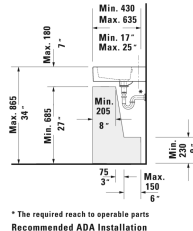

Vero Furniture washbasin # 045450..00 / 045450..30 / 045450..60

< 19 5/8" Inch >

Furniture washbasin	Dimension	Weight	Order number
with faucet deck, underside fully glazed, hardware included, wall-mounted, cUPC® listed*, 19 5/8" Inch			
Colors			
00 White 08 Black			
Variant			
● with overflow	19 5/8" x 18 1/2" Inch	33.5 lb	045450..00
●●● with overflow	19 5/8" x 18 1/2" Inch	33.5 lb	045450..30
☒ with overflow	19 5/8" x 18 1/2" Inch	33.5 lb	045450..60
Infobox			
* Complies with following standards: ASME A112.19.2/CSA B45.1, Washbasin is not ADA compliant in combination with pedestal, siphon cover or metal console			
Sanitary ceramics with the special WonderGliss surface finish will remain clean and attractive-looking for a long time to come. When ordering WonderGliss please add a "1" as eleventh digit to the model number.			
Accessory for ceramics			
Push button drain assembly for washbasins with overflow	2" Inch	0.8 lb	005052
Towel rail square tube 1/2", Chrome, for washbasin # 045450, 235050, 235350	17 3/4" Inch	1.1 lb	003029
Design Siphon		3.3 lb	005036
Suitable products			
Metal console height adjustable +2", for washbasin # 045450, 235050,			003065