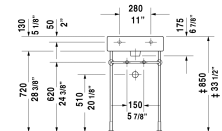

Vero Furniture washbasin # 045450..00 / 045450..30 / 045450..60

< 19 5/8" Inch >

Furniture washbasin	Dimension	Weight	Order number
with faucet deck, underside fully glazed, hardware included, wall-mounted, cUPC® listed*, 19 5/8" Inch			
Colors			
00 White 08 Black			
Variant			
● with overflow	19 5/8" x 18 1/2" Inch	33.5 lb	045450..00
●●● with overflow	19 5/8" x 18 1/2" Inch	33.5 lb	045450..30
☒ with overflow	19 5/8" x 18 1/2" Inch	33.5 lb	045450..60
Infobox			
* Complies with following standards: ASME A112.19.2/CSA B45.1, Washbasin is not ADA compliant in combination with pedestal, siphon cover or metal console			
Sanitary ceramics with the special WonderGliss surface finish will remain clean and attractive-looking for a long time to come. When ordering WonderGliss please add a "1" as eleventh digit to the model number.			
Accessory for ceramics			
Push button drain assembly for washbasins with overflow	2" Inch	0.8 lb	005052
Towel rail square tube 1/2", Chrome, for washbasin # 045450, 235050, 235350	17 3/4" Inch	1.1 lb	003029
Design Siphon		3.3 lb	005036
Suitable products			
Metal console height adjustable +2", for washbasin # 045450, 235050,			003065