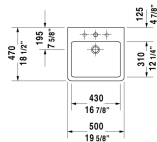

Vero Furniture washbasin # 045450..00 / 045450..30 / 045450..60

< 19 5/8" Inch >

Furniture washbasin	Dimension	Weight	Order number
with faucet deck, underside fully glazed, hardware included, wall-mounted, cUPC® listed*, 19 5/8" Inch			
Colors			
00 White 08 Black			
Variant			
● with overflow	19 5/8" x 18 1/2" Inch	33.5 lb	045450..00
●●● with overflow	19 5/8" x 18 1/2" Inch	33.5 lb	045450..30
☒ with overflow	19 5/8" x 18 1/2" Inch	33.5 lb	045450..60
Infobox			
* Complies with following standards: ASME A112.19.2/CSA B45.1, Washbasin is not ADA compliant in combination with pedestal, siphon cover or metal console			
Sanitary ceramics with the special WonderGliss surface finish will remain clean and attractive-looking for a long time to come. When ordering WonderGliss please add a "1" as eleventh digit to the model number.			
Accessory for ceramics			
Push button drain assembly for washbasins with overflow	2" Inch	0.8 lb	005052
Towel rail square tube 1/2", Chrome, for washbasin # 045450, 235050, 235350	17 3/4" Inch	1.1 lb	003029
Design Siphon		3.3 lb	005036
Suitable products			
Metal console height adjustable +2", for washbasin # 045450, 235050,			003065