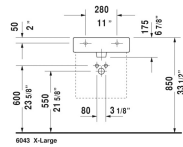

Vero Furniture washbasin # 045450..00 / 045450..30 / 045450..60

< 19 5/8" Inch >

Furniture washbasin	Dimension	Weight	Order number
with faucet deck, underside fully glazed, hardware included, wall-mounted, cUPC® listed*, 19 5/8" Inch			
Colors			
00 White 08 Black			
Variant			
● with overflow	19 5/8" x 18 1/2" Inch	33.5 lb	045450..00
●●● with overflow	19 5/8" x 18 1/2" Inch	33.5 lb	045450..30
☒ with overflow	19 5/8" x 18 1/2" Inch	33.5 lb	045450..60
Infobox			
* Complies with following standards: ASME A112.19.2/CSA B45.1, Washbasin is not ADA compliant in combination with pedestal, siphon cover or metal console			
Sanitary ceramics with the special WonderGliss surface finish will remain clean and attractive-looking for a long time to come. When ordering WonderGliss please add a "1" as eleventh digit to the model number.			
Accessory for ceramics			
Push button drain assembly for washbasins with overflow	2" Inch	0.8 lb	005052
Towel rail square tube 1/2", Chrome, for washbasin # 045450, 235050, 235350	17 3/4" Inch	1.1 lb	003029
Design Siphon		3.3 lb	005036
Suitable products			
Metal console height adjustable +2", for washbasin # 045450, 235050,			003065