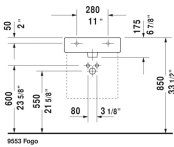

Vero Furniture washbasin # 045450..00 / 045450..30 / 045450..60

< 19 5/8" Inch >

Furniture washbasin	Dimension	Weight	Order number
with faucet deck, underside fully glazed, hardware included, wall-mounted, cUPC® listed*, 19 5/8" Inch			
Colors			
00 White 08 Black			
Variant			
● with overflow	19 5/8" x 18 1/2" Inch	33.5 lb	045450..00
●●● with overflow	19 5/8" x 18 1/2" Inch	33.5 lb	045450..30
☒ with overflow	19 5/8" x 18 1/2" Inch	33.5 lb	045450..60
Infobox			
* Complies with following standards: ASME A112.19.2/CSA B45.1, Washbasin is not ADA compliant in combination with pedestal, siphon cover or metal console			
Sanitary ceramics with the special WonderGliss surface finish will remain clean and attractive-looking for a long time to come. When ordering WonderGliss please add a "1" as eleventh digit to the model number.			
Accessory for ceramics			
Push button drain assembly for washbasins with overflow	2" Inch	0.8 lb	005052
Towel rail square tube 1/2", Chrome, for washbasin # 045450, 235050, 235350	17 3/4" Inch	1.1 lb	003029
Design Siphon		3.3 lb	005036
Suitable products			
Metal console height adjustable +2", for washbasin # 045450, 235050,			003065