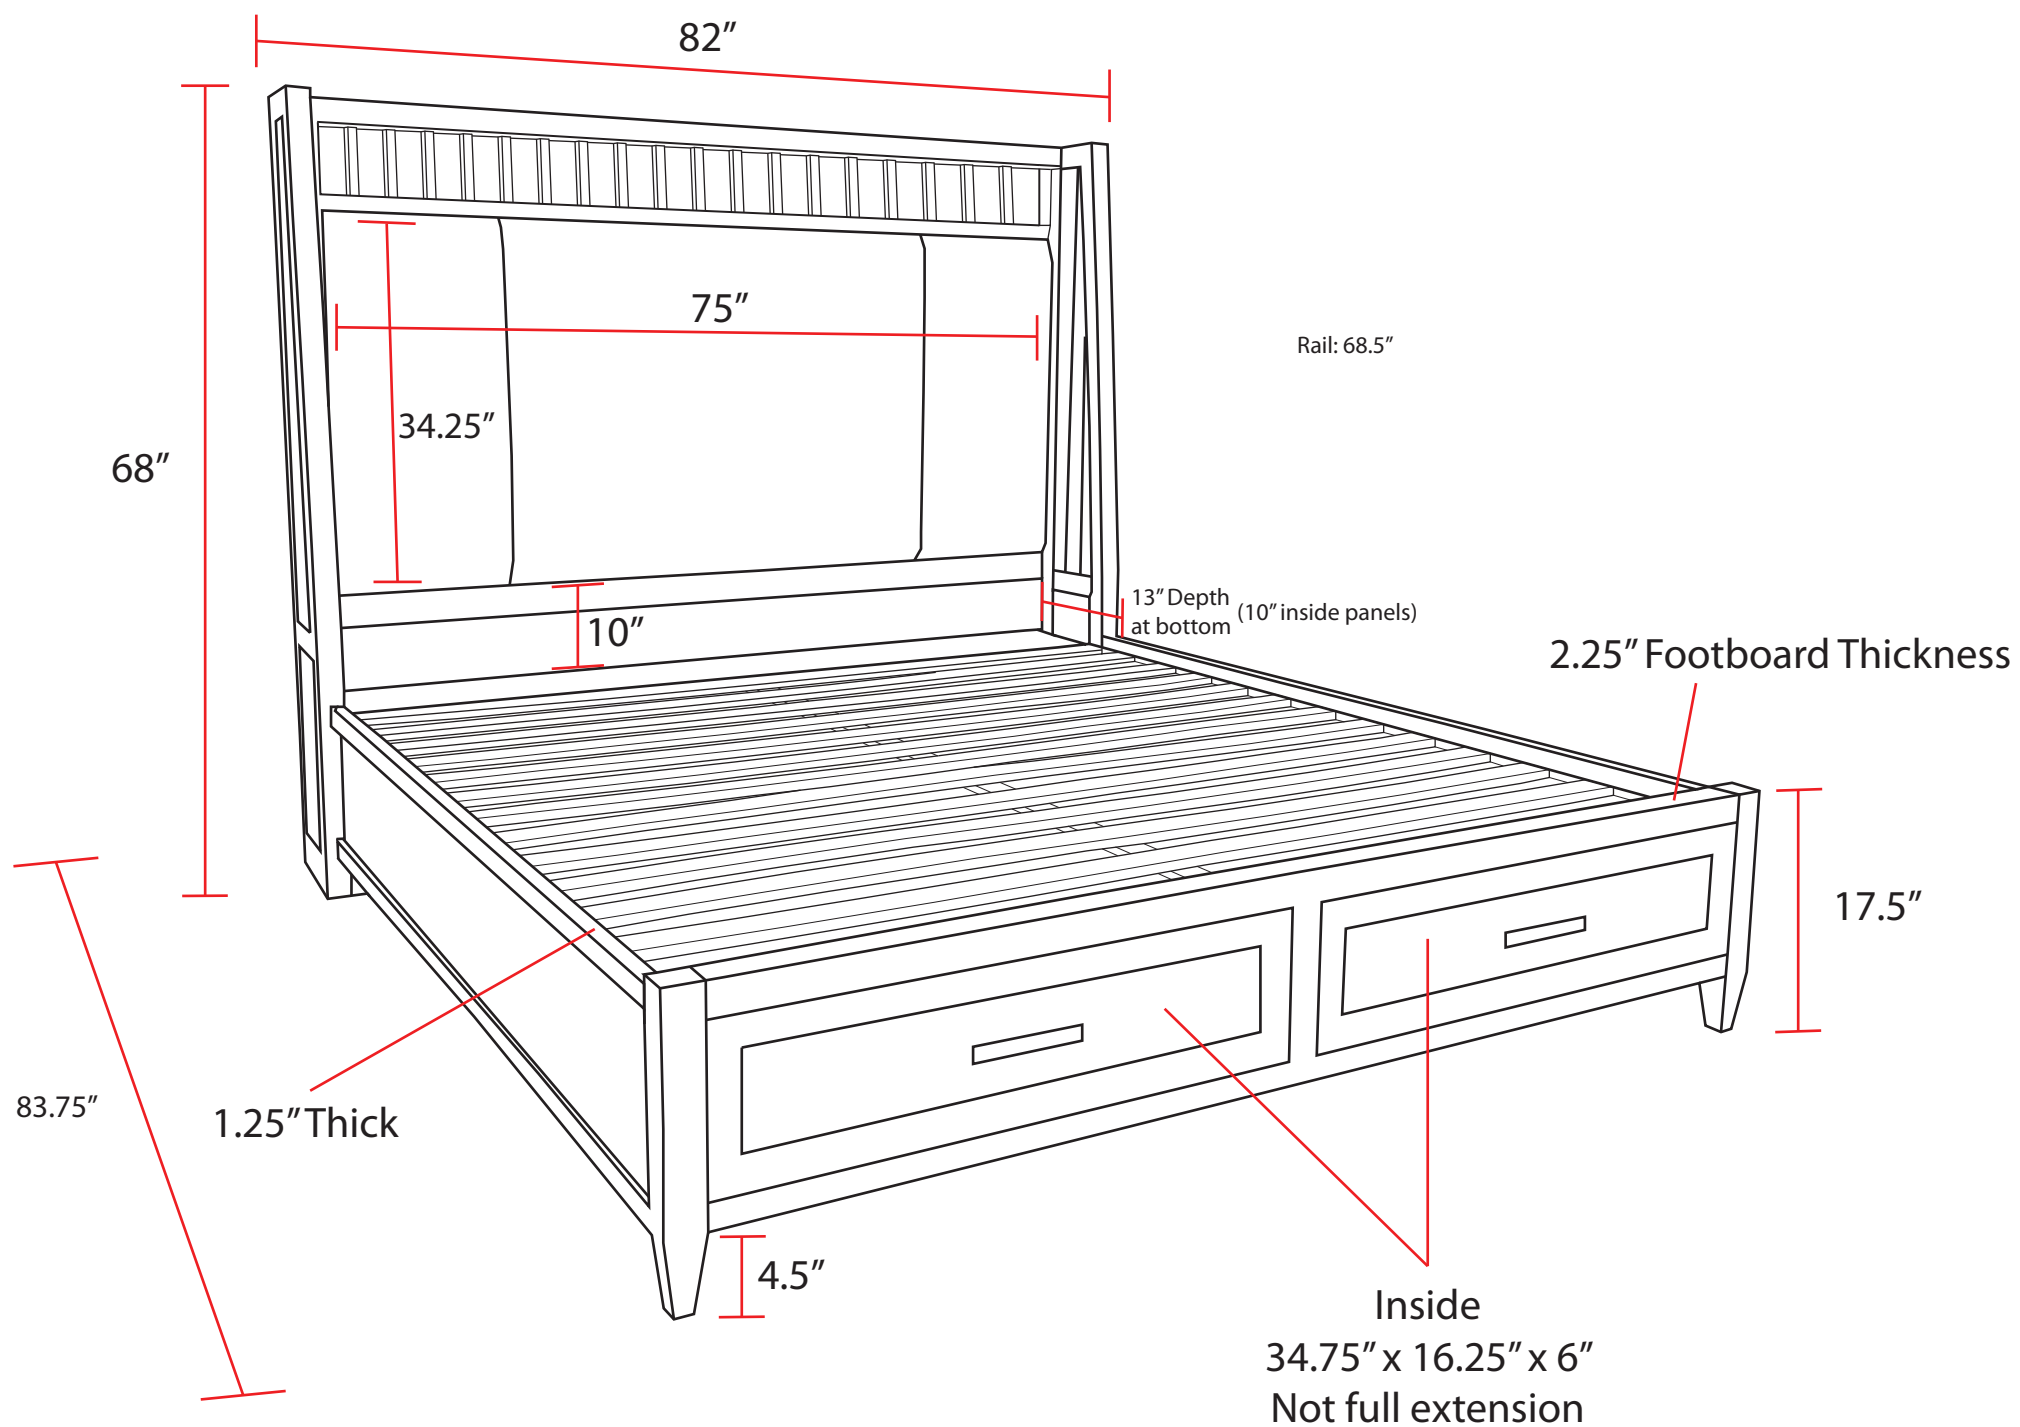

# Americana Modern King Shelter Bed Production

Queen Width 65.5"  
Inside Drawer: 27"  
Upolstered Pad: 58.5" W x 33.5" H

Floor to top of slat: 15"  
Top of Slat to top of rail: 2.25"