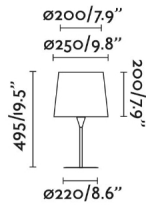

General characteristics

Fixation	Table
voltage	120V
Hertz	60Hz
Cable length	0.02 ft
Switch type	On/Off
Max. Power	15W

Material

Body/Structure	Steel
Screen	Textile

Finish

Body/Structure	Matt Black
Screen	Black
Location	Dry locations only
US Certification	Portátiles ETLus