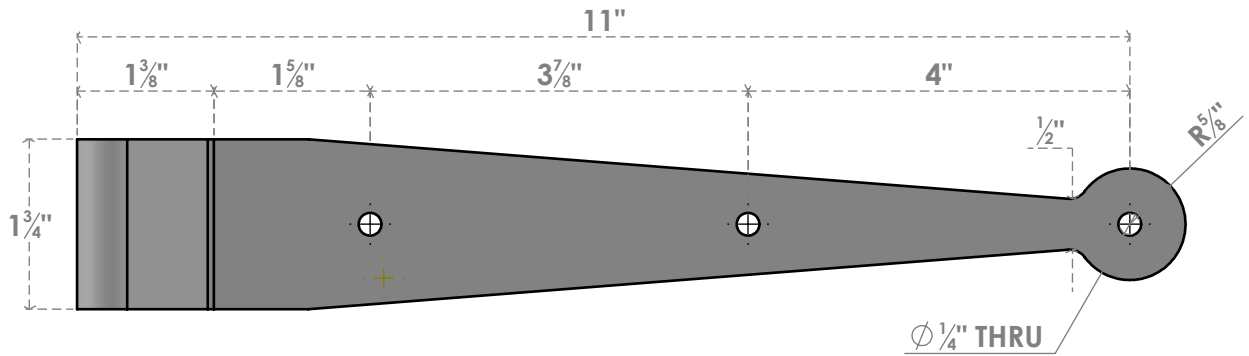

ITEM NUMBER: SHWM050X10SHSSBL

STEELTEK STRAP HINGE 10"W WITH 1/2" OFFSET (SOLD AS PAIR), 304 STAINLESS STEEL, POWDER COATED BLACK

FRONT

TOP

ISOMETRIC

EKENA MILLWORK
2300 WEST MAIN ST.
CLARKSVILLE, TX 75426
TOLL FREE: 866-607-0453
WWW.EKENAMILLWORK.COM