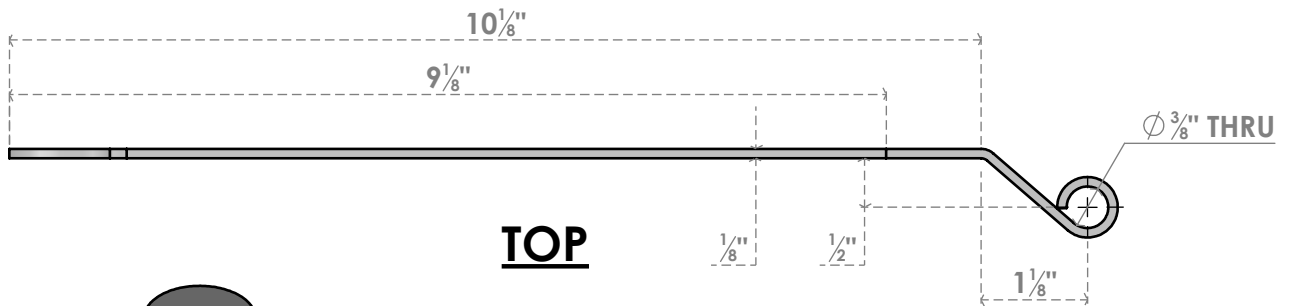

ITEM NUMBER: SHWM050X10SHSSBL

STEELTEK STRAP HINGE 10"W WITH 1/2" OFFSET (SOLD AS PAIR), 304 STAINLESS STEEL, POWDER COATED BLACK

FRONT

TOP

ISOMETRIC

EKENA MILLWORK
2300 WEST MAIN ST.
CLARKSVILLE, TX 75426
TOLL FREE: 866-607-0453
WWW.EKENAMILLWORK.COM

GENERATED DATE : 11/12/2024

NOTES

1. INSTALLATION TO BE COMPLETED IN ACCORDANCE WITH MANUFACTURER'S SPECIFICATIONS.
2. DRAWING MAY NOT BE TO SCALE
3. THIS DRAWING IS INTENDED FOR DESIGN AND PLANNING PURPOSES ONLY.
5. MANUFACTURED FROM 304 STAINLESS STEEL WITH POWDERCOATED BLACK FINISH.
6. ACTUAL DIMENSIONS MAY VARY DUE TO MATERIAL AND MANUFACTURING TOLERANCES