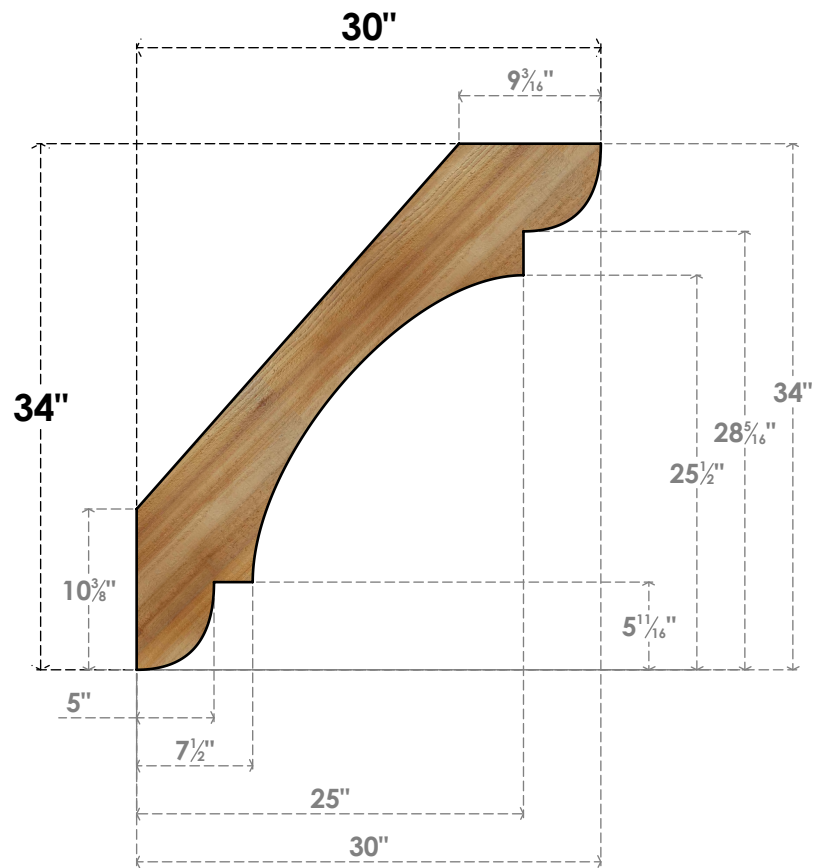

BRC04X30X34OLY00RWR

4"W X 30"D X 34"H OLYMPIC ROUGH SAWN BRACE, WESTERN RED CEDAR

SIDE

FRONT

EKENA MILLWORK
2300 WEST MAIN ST.
CLARKSVILLE, TX 75426
TOLL FREE: 866-607-0453
WWW.EKENAMILLWORK.COM

NOTES

1. INSTALLATION TO BE COMPLETED IN ACCORDANCE WITH MANUFACTURER'S SPECIFICATIONS.
2. DRAWING MAY NOT BE TO SCALE
3. THIS DRAWING IS INTENDED FOR DESIGN AND PLANNING PURPOSES ONLY.
4. ALL INFORMATION CONTAINED HEREIN WAS CURRENT AT THE TIME OF DEVELOPMENT BUT MUST BE REVIEWED AND APPROVED BY THE PRODUCT MANUFACTURER TO BE CONSIDERED ACCURATE.
5. PRODUCTS ARE NOT KILN DRIED. THIS ITEM IS UNIQUE AND WILL CONTAIN THE NATURAL VARIATIONS THAT THE WOOD SPECIES OFFERS. THIS MAY RESULT IN VARIATIONS UP TO 1/4"