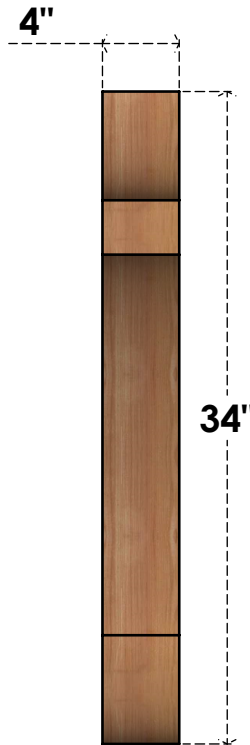

BRC04X30X34OLY00RWR

4"W X 30"D X 34"H OLYMPIC ROUGH SAWN BRACE, WESTERN RED CEDAR

SIDE

FRONT

EKENA MILLWORK
2300 WEST MAIN ST.
CLARKSVILLE, TX 75426
TOLL FREE: 866-607-0453
WWW.EKENAMILLWORK.COM

NOTES

1. INSTALLATION TO BE COMPLETED IN ACCORDANCE WITH MANUFACTURER'S SPECIFICATIONS.
2. DRAWING MAY NOT BE TO SCALE
3. THIS DRAWING IS INTENDED FOR DESIGN AND PLANNING PURPOSES ONLY.
4. ALL INFORMATION CONTAINED HEREIN WAS CURRENT AT THE TIME OF DEVELOPMENT BUT MUST BE REVIEWED AND APPROVED BY THE PRODUCT MANUFACTURER TO BE CONSIDERED ACCURATE.
5. PRODUCTS ARE NOT KILN DRIED. THIS ITEM IS UNIQUE AND WILL CONTAIN THE NATURAL VARIATIONS THAT THE WOOD SPECIES OFFERS. THIS MAY RESULT IN VARIATIONS UP TO 1/4"