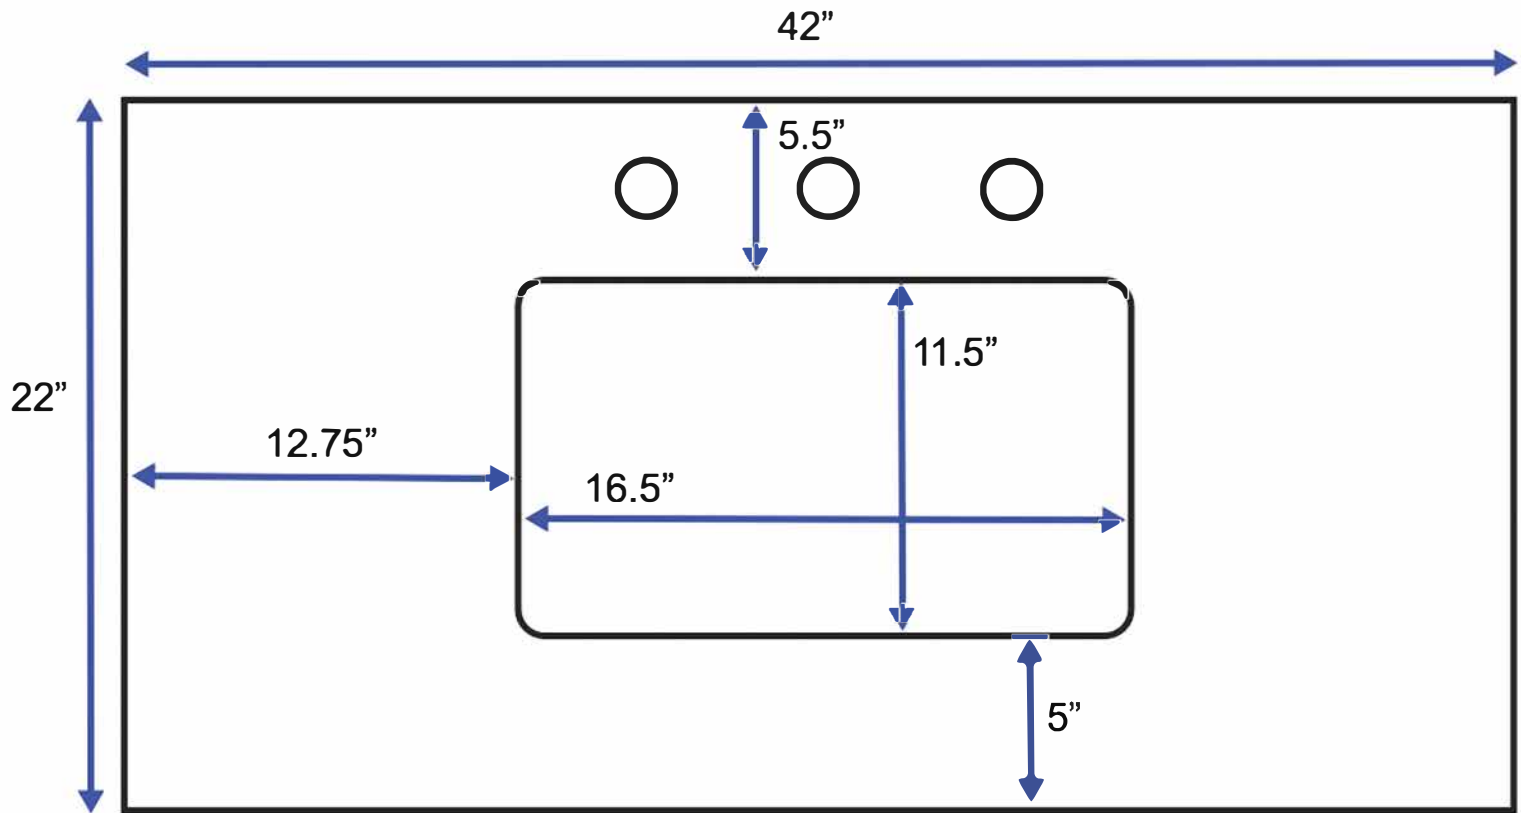

42-inch Vanity (Top View)

All measurements are approximate and rounded to the nearest quarter inch.
Please allow for a slight margin of error.