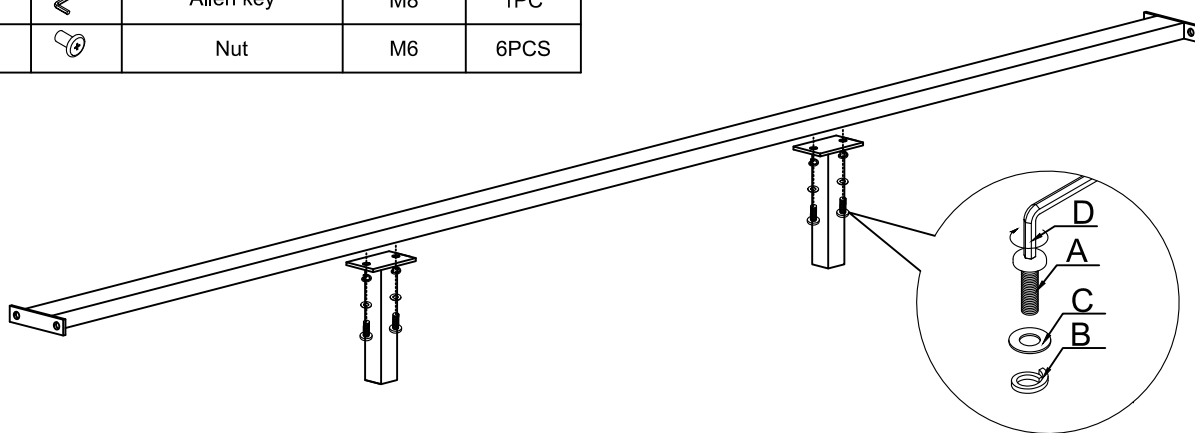

ASSEMBLY INSTRUCTION

REF: 240884

ITEM NO. :

1

NO.	ITEM	DESCRIPTION	SPEC.	QTY
A		Hexagon bolt	M8×20	16PCS
B		Lock washer	M8	16PCS
C		Washer	20×8	16PCS
D		Allen key	M8	1PC
E		Hexagon bolt	M6×10	6PCS
F		Lock washer	M6	6PCS
G		Washer	16×6	6PCS
H		Allen key	M8	1PC
I		Nut	M6	6PCS

2

ASSEMBLY INSTRUCTION

REF: 240884

③