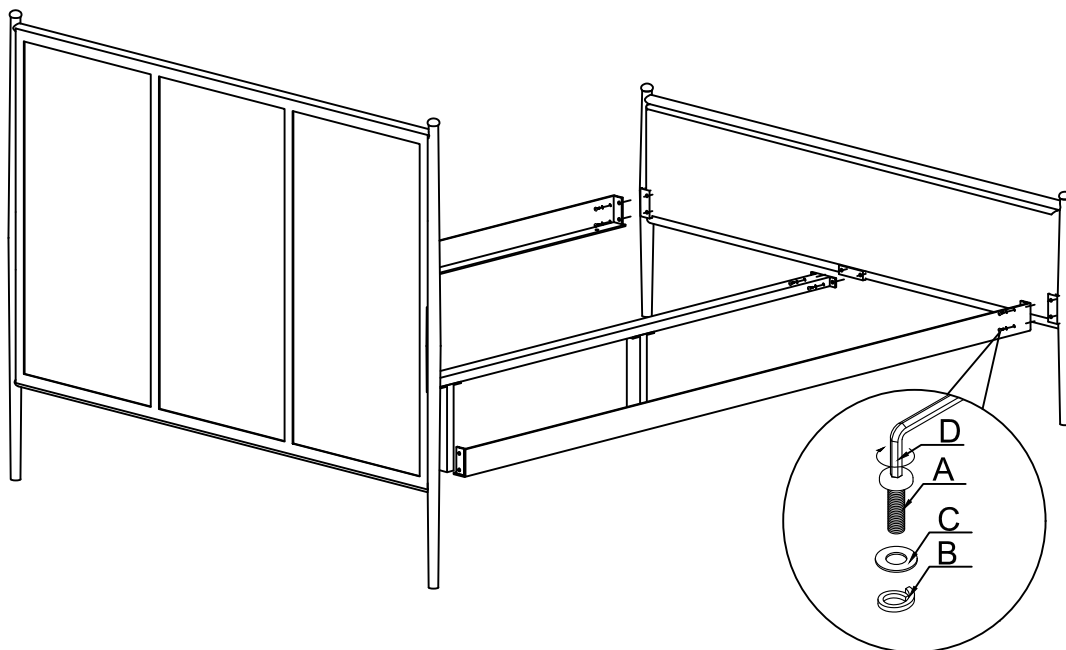

ASSEMBLY INSTRUCTION

REF: 240884

ITEM NO. :

1

NO.	ITEM	DESCRIPTION	SPEC.	QTY
A		Hexagon bolt	M8×20	16PCS
B		Lock washer	M8	16PCS
C		Washer	20×8	16PCS
D		Allen key	M8	1PC
E		Hexagon bolt	M6×10	6PCS
F		Lock washer	M6	6PCS
G		Washer	16×6	6PCS
H		Allen key	M8	1PC
I		Nut	M6	6PCS

2

ASSEMBLY INSTRUCTION

REF: 240884

③