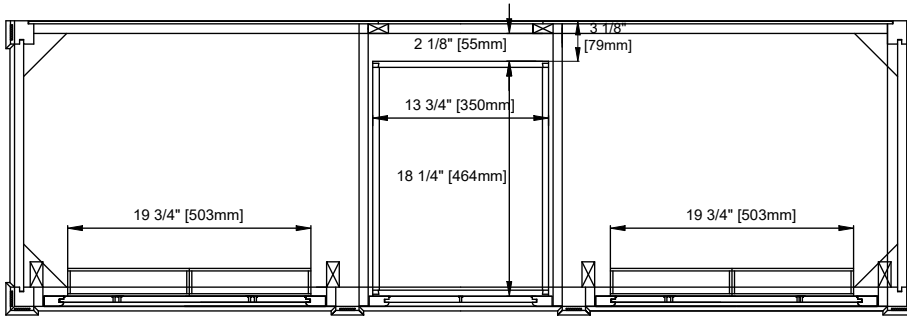

## Features and Materials

Solids: Yellow Poplar;  
Panels: Plywood  
Installation Type: Floor Standing  
Wooden Backsplash  
Number of Doors: Four  
Number of Drawers: Four  
Number of Tip Outs: Two  
Drawer Box Material and Construction: 12mm Plywood/English Dovetail Joinery  
Hardware Material and Finish: Zinc Alloy in Satin Nickel Finish  
Full Extension, Soft Close Glides  
European Soft Close Hinges  
Aluminum Laminate Drawer Liners  
Vanity Top Included: NO, Optional 3cm Tops Available with Sinks  
Number of Basins: Two -with optional 3cm top  
Fits Drain Hole Size: 1-3/4"  
Overflow: Front facing  
Assembly Required: Installation of optional 3cm top with sinks Adjustable levelers

## Dimension

Width: 70-3/8"  
Depth: 22-7/8"  
Height: 32-5/8"  
Rough-In Height: 21-1/2"

## VANITIES

70-3/8"

Top View

Knob

Front View

All dimensions are nominal

## VANITIES

Side View

Back View

All dimensions are nominal