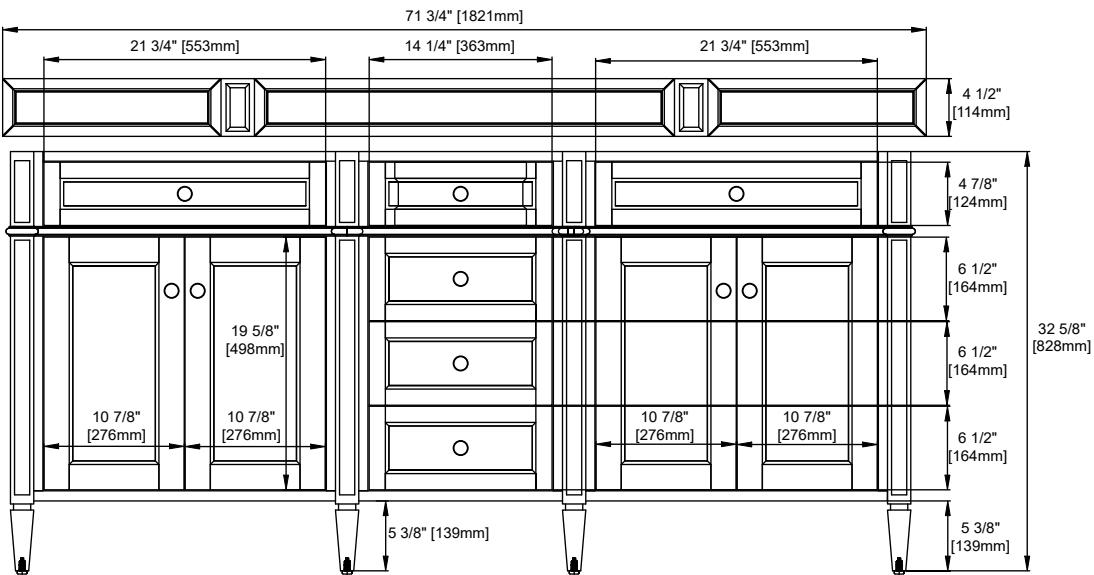

## Features and Materials

Solids: Yellow Poplar;  
Panels: Plywood  
Installation Type: Floor Standing  
Wooden Backsplash  
Number of Doors: Four  
Number of Drawers: Four  
Number of Tip Outs: Two  
Drawer Box Material and Construction: 12mm Plywood/English Dovetail Joinery  
Hardware Material and Finish: Zinc Alloy in Satin Nickel Finish  
Full Extension, Soft Close Glides  
European Soft Close Hinges  
Aluminum Laminate Drawer Liners  
Vanity Top Included: NO, Optional 3cm Tops Available with Sinks  
Number of Basins: Two -with optional 3cm top  
Fits Drain Hole Size: 1-3/4"  
Overflow: Front facing  
Assembly Required: Installation of optional 3cm top with sinks Adjustable levelers

## Dimension

Width: 70-3/8"  
Depth: 22-7/8"  
Height: 32-5/8"  
Rough-In Height: 21-1/2"

## VANITIES

70-3/8"

Top View

Knob

Front View

All dimensions are nominal

## VANITIES

Side View

Back View

All dimensions are nominal