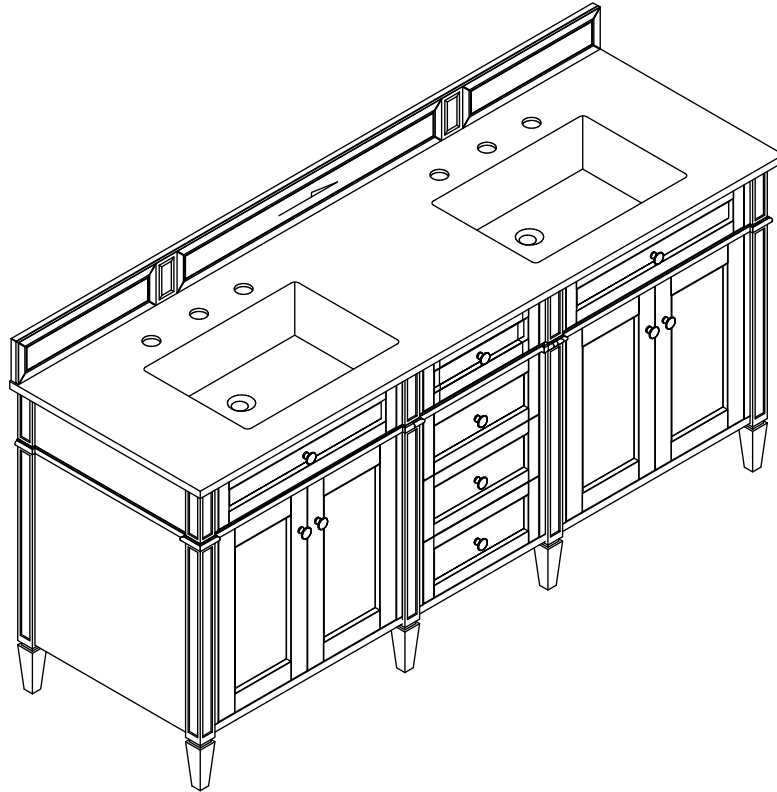

## Features and Materials

Solids: Yellow Poplar;  
Panels: Plywood  
Installation Type: Floor Standing  
Wooden Backsplash  
Number of Doors: Four  
Number of Drawers: Four  
Number of Tip Outs: Two  
Drawer Box Material and Construction: 12mm Plywood/English Dovetail Joinery  
Hardware Material and Finish: Zinc Alloy in Satin Nickel Finish  
Full Extension, Soft Close Glides  
European Soft Close Hinges  
Aluminum Laminate Drawer Liners  
Vanity Top Included: NO, Optional 3cm Tops Available with Sinks  
Number of Basins: Two -with optional 3cm top  
Fits Drain Hole Size: 1-3/4"  
Overflow: Front facing  
Assembly Required: Installation of optional 3cm top with sinks Adjustable levelers

## Dimension

Width: 70-3/8"  
Depth: 22-7/8"  
Height: 32-5/8"  
Rough-In Height: 21-1/2"

# 72" VANITY

## VANITIES

70-3/8"

Top View

Knob

Front View

All dimensions are nominal