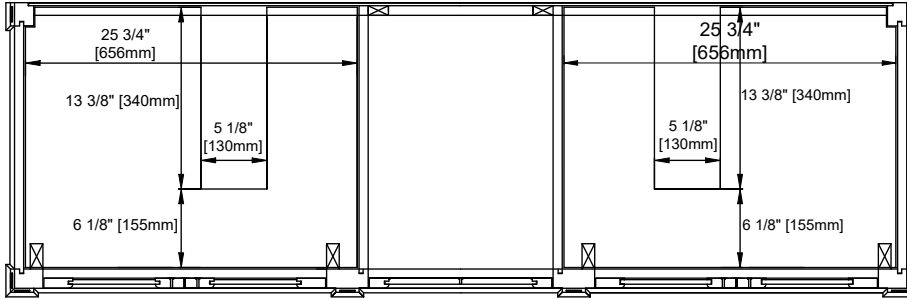

## Features and Materials

Solids: Yellow Poplar;  
Panels: Plywood  
Installation Type: Floor Standing  
Wooden Backsplash  
Number of Doors: Four  
Number of Drawers: Four  
Number of Tip Outs: Two  
Drawer Box Material and Construction: 12mm Plywood/English Dovetail Joinery  
Hardware Material and Finish: Zinc Alloy in Satin Nickel Finish  
Full Extension, Soft Close Glides  
European Soft Close Hinges  
Aluminum Laminate Drawer Liners  
Vanity Top Included: NO, Optional 3cm Tops Available with Sinks  
Number of Basins: Two -with optional 3cm top  
Fits Drain Hole Size: 1-3/4"  
Overflow: Front facing  
Assembly Required: Installation of optional 3cm top with sinks Adjustable levelers

## Dimension

Width: 70-3/8"  
Depth: 22-7/8"  
Height: 32-5/8"  
Rough-In Height: 21-1/2"

## VANITIES

70-3/8"

Top View

Knob

Front View

All dimensions are nominal

## VANITIES

Side View

Back View

All dimensions are nominal