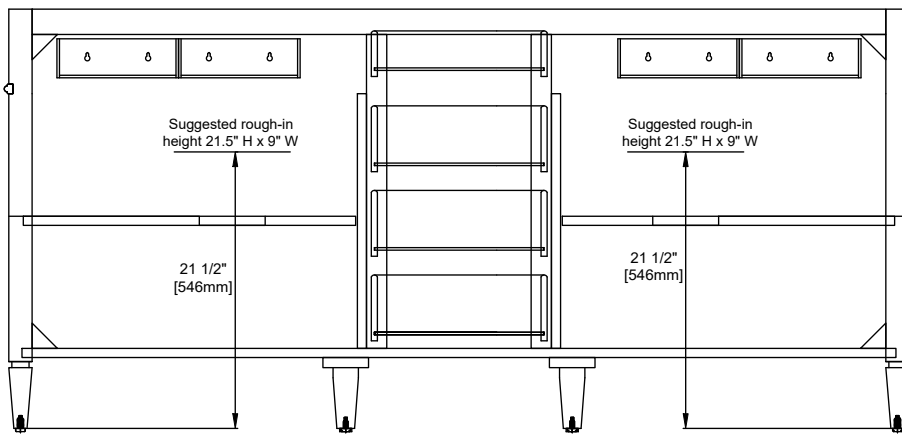

## Features and Materials

Solids: Yellow Poplar;  
Panels: Plywood  
Installation Type: Floor Standing  
Wooden Backsplash  
Number of Doors: Four  
Number of Drawers: Four  
Number of Tip Outs: Two  
Drawer Box Material and Construction: 12mm Plywood/English Dovetail Joinery  
Hardware Material and Finish: Zinc Alloy in Satin Nickel Finish  
Full Extension, Soft Close Glides  
European Soft Close Hinges  
Aluminum Laminate Drawer Liners  
Vanity Top Included: NO, Optional 3cm Tops Available with Sinks  
Number of Basins: Two -with optional 3cm top  
Fits Drain Hole Size: 1-3/4"  
Overflow: Front facing  
Assembly Required: Installation of optional 3cm top with sinks Adjustable levelers

## Dimension

Width: 70-3/8"  
Depth: 22-7/8"  
Height: 32-5/8"  
Rough-In Height: 21-1/2"

## VANITIES

70-3/8"

Top View

Knob

Front View

All dimensions are nominal

## VANITIES

Side View

Back View

All dimensions are nominal