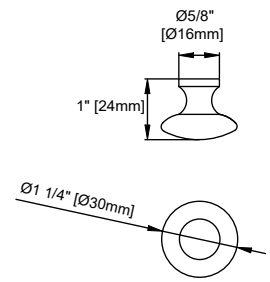

## Features and Materials

Solids: Yellow Poplar;  
Panels: Plywood  
Installation Type: Floor Standing  
Wooden Backsplash  
Number of Doors: Four  
Number of Drawers: Four  
Number of Tip Outs: Two  
Drawer Box Material and Construction: 12mm Plywood/English Dovetail Joinery  
Hardware Material and Finish: Zinc Alloy in Satin Nickel Finish  
Full Extension, Soft Close Glides  
European Soft Close Hinges  
Aluminum Laminate Drawer Liners  
Vanity Top Included: NO, Optional 3cm Tops Available with Sinks  
Number of Basins: Two -with optional 3cm top  
Fits Drain Hole Size: 1-3/4"  
Overflow: Front facing  
Assembly Required: Installation of optional 3cm top with sinks Adjustable levelers

## Dimension

Width: 70-3/8"  
Depth: 22-7/8"  
Height: 32-5/8"  
Rough-In Height: 21-1/2"

## VANITIES

70-3/8"

Top View

Knob

Front View

All dimensions are nominal

## VANITIES

Side View

Back View

All dimensions are nominal