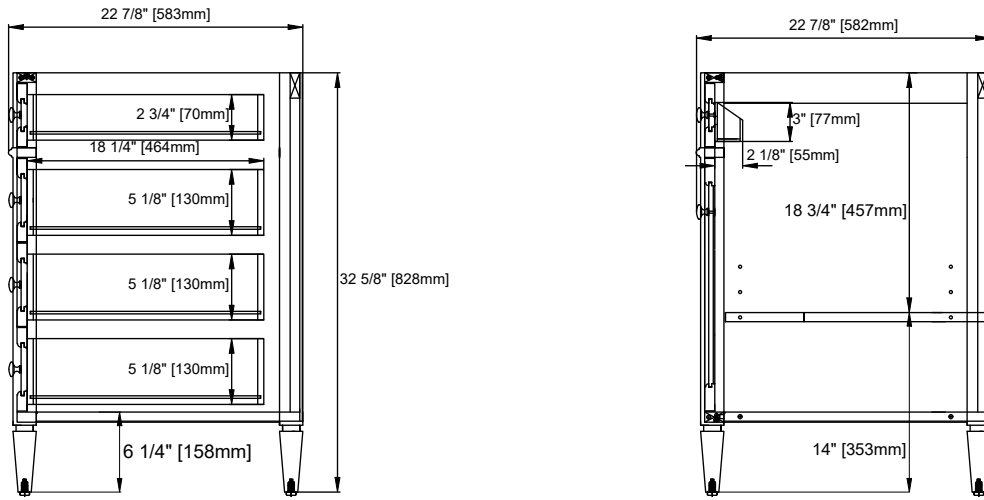

## Features and Materials

Solids: Yellow Poplar;  
Panels: Plywood  
Installation Type: Floor Standing  
Wooden Backsplash  
Number of Doors: Four  
Number of Drawers: Four  
Number of Tip Outs: Two  
Drawer Box Material and Construction: 12mm Plywood/English Dovetail Joinery  
Hardware Material and Finish: Zinc Alloy in Satin Nickel Finish  
Full Extension, Soft Close Glides  
European Soft Close Hinges  
Aluminum Laminate Drawer Liners  
Vanity Top Included: NO, Optional 3cm Tops Available with Sinks  
Number of Basins: Two -with optional 3cm top  
Fits Drain Hole Size: 1-3/4"  
Overflow: Front facing  
Assembly Required: Installation of optional 3cm top with sinks Adjustable levelers

## Dimension

Width: 70-3/8"  
Depth: 22-7/8"  
Height: 32-5/8"  
Rough-In Height: 21-1/2"

## VANITIES

70-3/8"

Top View

Knob

Front View

All dimensions are nominal

## VANITIES

Side View

Back View

All dimensions are nominal