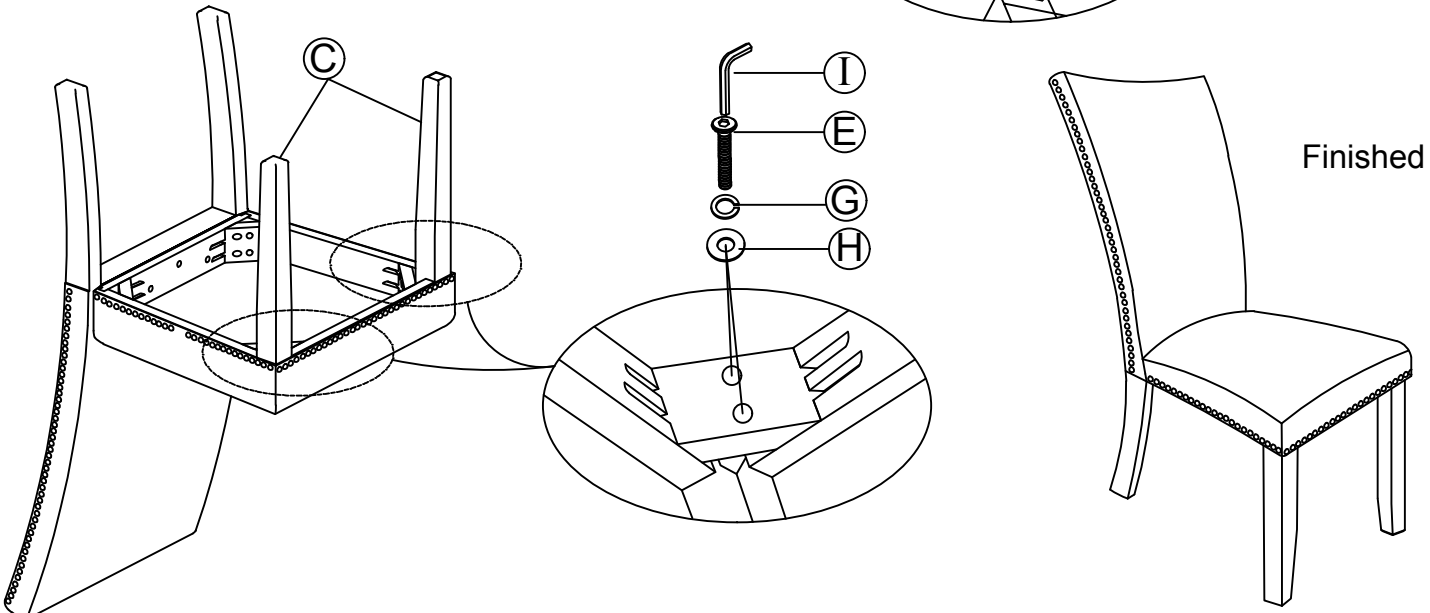

### PART LIST:

No.	Description	Diagram	Quantity
A	Chair Back		1
B	Seat Cushion		1
C	Chair Leg		2

### HARDWARE LIST:

No.	Description	Diagram	size	Quantity
D	Bolt		Ø1/4"-20x 3-1/4"	4
E	Bolt		Ø1/4"-20x 2-1/4"	4
F	Bolt		Ø1/4"-20x 1-1/2"	3
G	Lock Washer		Ø1/4"	11
H	Flat Washer		Ø1/4"	11
I	Allen Key		M4	1

Step 1:

Step 2:

Step 3:

Finished