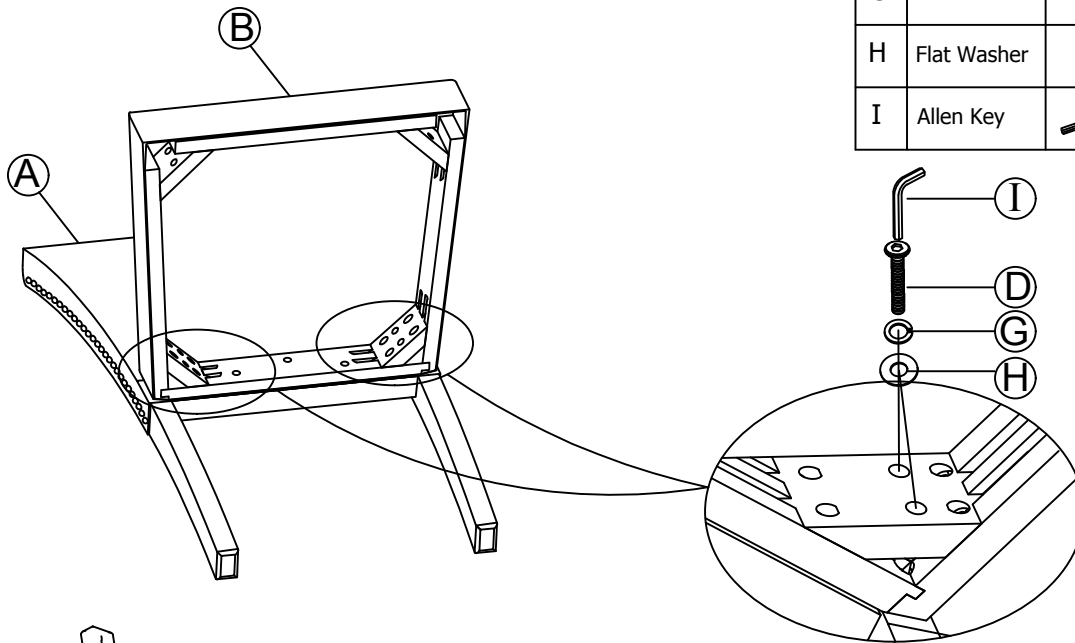

ASSEMBLY INSTRUCTION

Dining Chair

Thank you for purchasing this quality product. Be sure to check all packing material carefully for small parts that may have come loose inside the carton during shipment.

PART LIST:

No.	Description	Diagram	Quantity
A	Chair Back		1
B	Seat Cushion		1
C	Chair Leg		2

HARDWARE LIST:

No.	Description	Diagram	size	Quantity
D	Bolt		Ø1/4"-20x 3-1/4"	4
E	Bolt		Ø1/4"-20x 2-1/4"	4
F	Bolt		Ø1/4"-20x 1-1/2"	3
G	Lock Washer		Ø1/4"	11
H	Flat Washer		Ø1/4"	11
I	Allen Key		M4	1

Step 1:

Step 2:

Step 3:

Finished