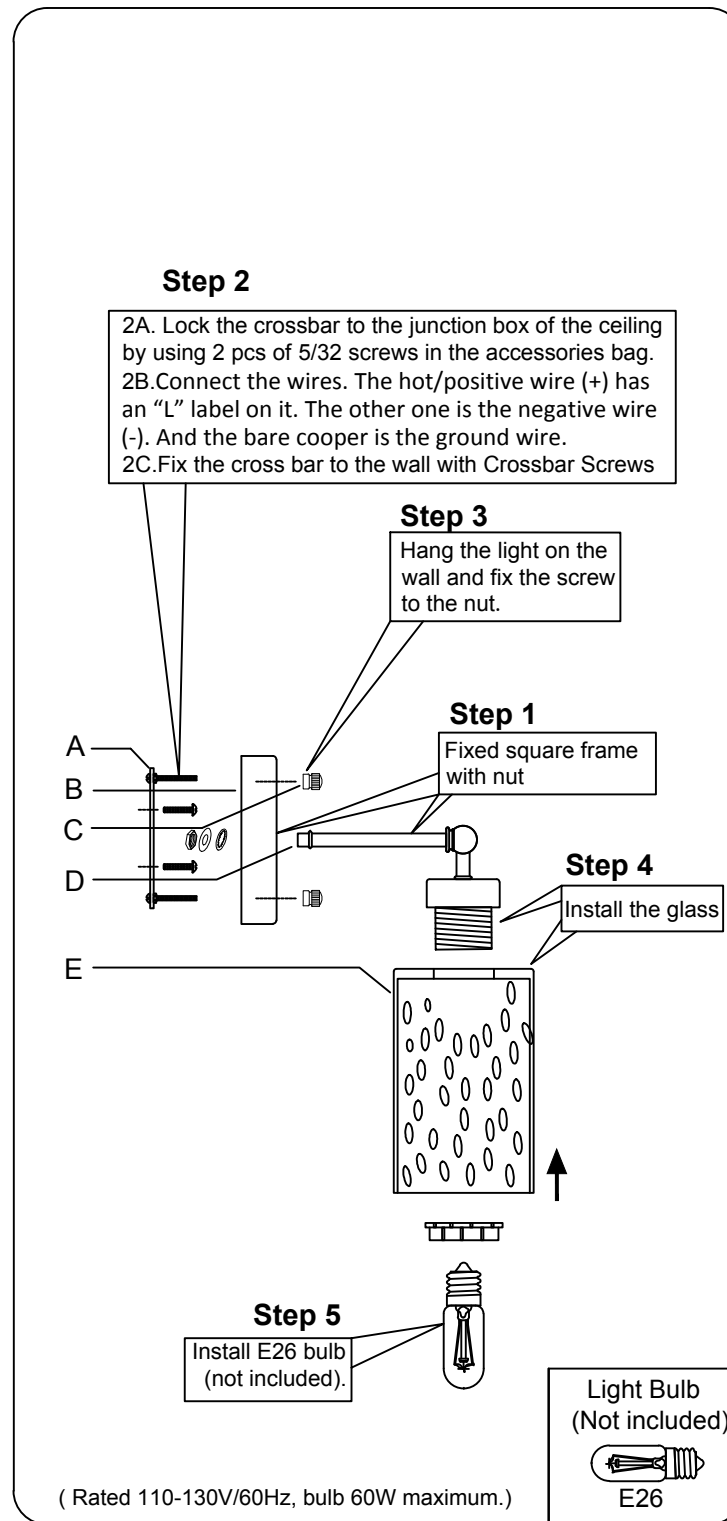

Assembly & Installation Instructions

Warning: If any special control devices are used with this fixture, follow the instructions carefully to assure full compliance with N.E.C.requirements. If there are any questions, contact a qualified electric contractor.

WIRE CONNECTION DIAGRAM

Wires meeting safety standards are required to connect the electrical circuit.

CAUTION: Risk of fire

Please read all instructions carefully. Before you proceed to install, make sure that the power supply is turned off and remains off until installation is completed.

PARTS INCLUDED

Code	Part Description	QTY
A	Mounting Bracket	1 PCS
B	Canopy	1 PCS
C	Decorative Nut	2 PCS
D	Lamp Holder Group	1 PCS
E	Bubble Glass	1 PCS