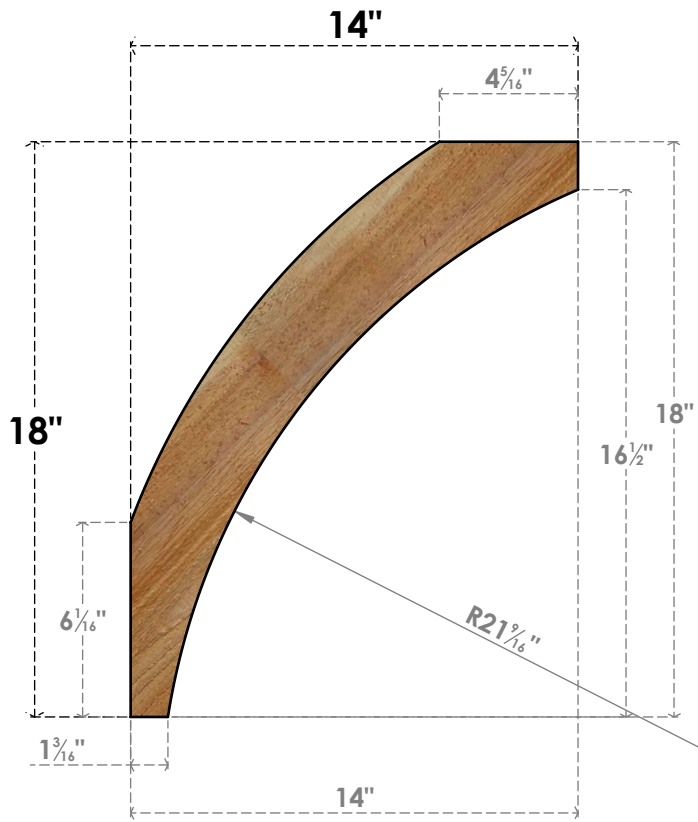

BRC06X14X18THR00RWR

6"W X 14"D X 18"H THORTON ROUGH SAWN BRACE, WESTERN RED CEDAR

SIDE

FRONT

EKENA MILLWORK
 2300 WEST MAIN ST.
 CLARKSVILLE, TX 75426
 TOLL FREE: 866-607-0453
 WWW.EKENAMILLWORK.COM

NOTES

1. INSTALLATION TO BE COMPLETED IN ACCORDANCE WITH MANUFACTURER'S SPECIFICATIONS.
2. DRAWING MAY NOT BE TO SCALE
3. THIS DRAWING IS INTENDED FOR DESIGN AND PLANNING PURPOSES ONLY.
4. ALL INFORMATION CONTAINED HEREIN WAS CURRENT AT THE TIME OF DEVELOPMENT BUT MUST BE REVIEWED AND APPROVED BY THE PRODUCT MANUFACTURER TO BE CONSIDERED ACCURATE.
5. PRODUCTS ARE NOT KILN DRIED. THIS ITEM IS UNIQUE AND WILL CONTAIN THE NATURAL VARIATIONS THAT THE WOOD SPECIES OFFERS. THIS MAY RESULT IN VARIATIONS UP TO 1/4"