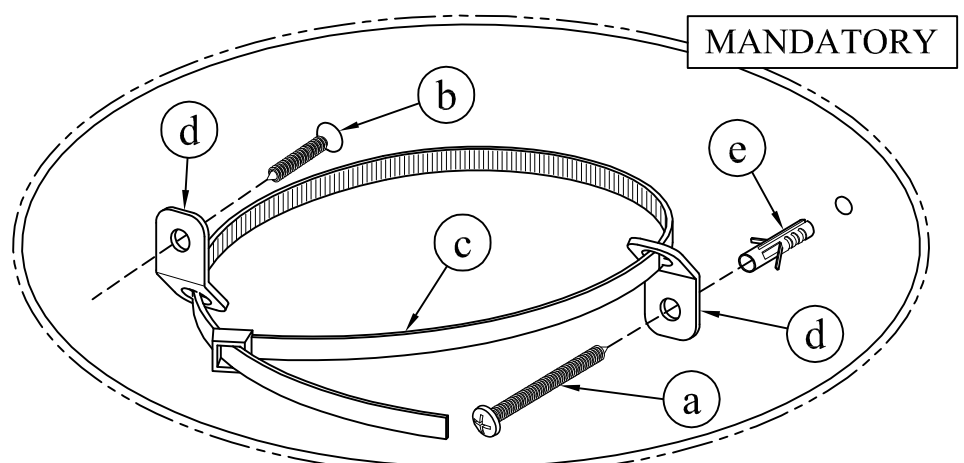

TRIPLE DRESSER

Assembly Instruction

A . Components : Qty
1. Triple Dresser 1 x

B . Hardware : Qty
a. Screw Ø8 x 2" 1 x
b. Screw Ø8 x 5/8" 1 x
c. Restrain Strap 1 x
d. Metal Anchor 2 x
e. Fischer 1 x

C . Tool Required :
a. Screw Driver = (Not Included)

WARNING

Serious or fatal crushing injuries can occur from furniture tipover. To help prevent tipover :

- Install tipover restraint provided.
- Place heaviest items in the lower drawers.
- Unless specifically designed to accommodate, do not set TVs or other heavy objects on top of this product.
- Never allow children to climb or hang on drawers, doors or shelves.
- Never open more than one drawer at a time.
- (OR)
- Do not defeat or remove the drawer interlock system.

Use of tipover restraints may only reduce, but not eliminate, the risk of tipover.

This is a permanent label. Do not remove.