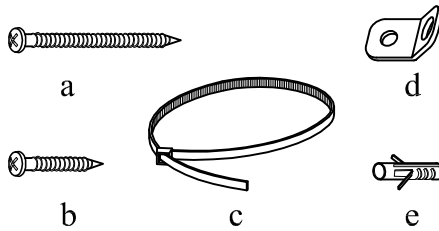

TRIPLE DRESSER

Assembly Instruction

A . Components : Qty
1. Triple Dresser 1 x

B . Hardware : Qty
a. Screw Ø8 x 2" 1 x
b. Screw Ø8 x 5/8" 1 x
c. Restrain Strap 1 x
d. Metal Anchor 2 x
e. Fischer 1 x

C . Tool Required :
a. Screw Driver = (Not Included)

WARNING

Serious or fatal crushing injuries can occur from furniture tipover. To help prevent tipover :

- Install tipover restraint provided.
- Place heaviest items in the lower drawers.
- Unless specifically designed to accommodate, do not set TVs or other heavy objects on top of this product.
- Never allow children to climb or hang on drawers, doors or shelves.
- Never open more than one drawer at a time.
- (OR)
- Do not defeat or remove the drawer interlock system.

Use of tipover restraints may only reduce, but not eliminate, the risk of tipover.

This is a permanent label. Do not remove.