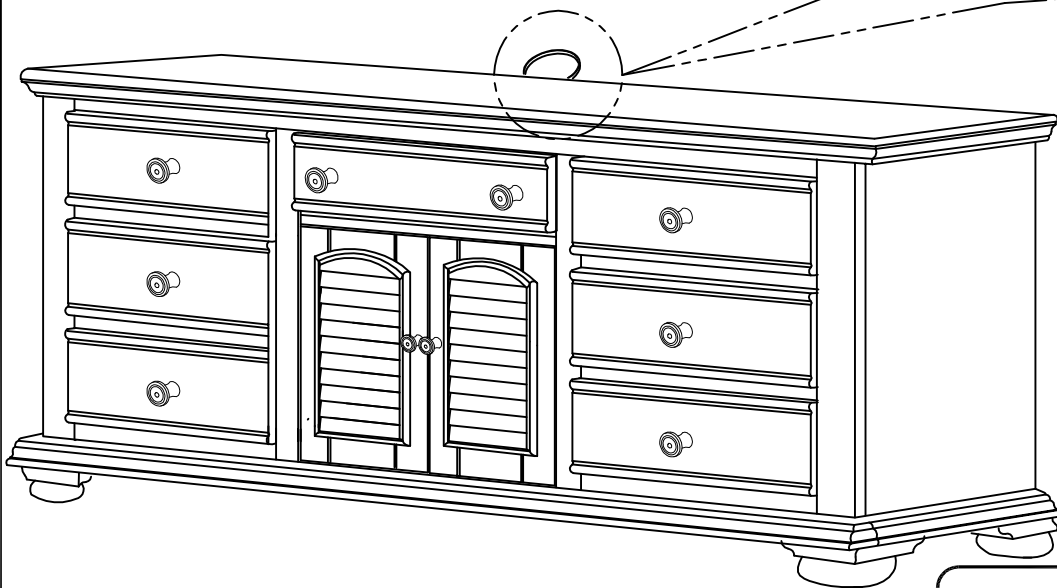

TRIPLE DRESSER

Assembly Instruction

A . Components : Qty
1. Triple Dresser 1 x

B . Hardware : Qty
a. Screw Ø8 x 2" 1 x
b. Screw Ø8 x 5/8" 1 x
c. Restrain Strap 1 x
d. Metal Anchor 2 x
e. Fischer 1 x

C . Tool Required :
a. Screw Driver = (Not Included)

WARNING

Serious or fatal crushing injuries can occur from furniture tipover. To help prevent tipover :

- Install tipover restraint provided.
- Place heaviest items in the lower drawers.
- Unless specifically designed to accommodate, do not set TVs or other heavy objects on top of this product.
- Never allow children to climb or hang on drawers, doors or shelves.
- Never open more than one drawer at a time.
- (OR)
- Do not defeat or remove the drawer interlock system.