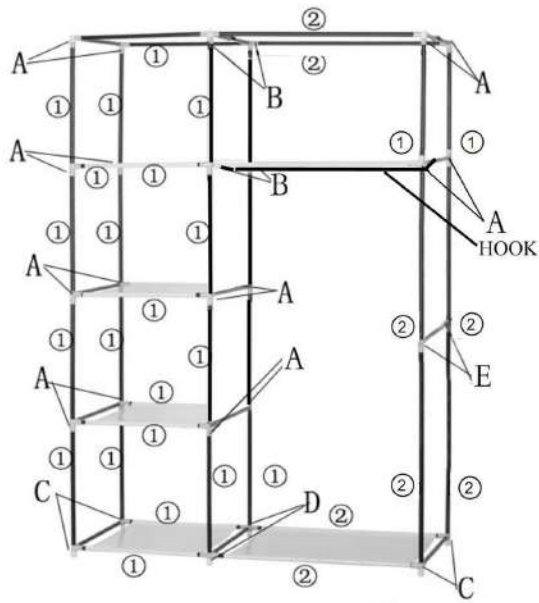

PARTS	LEGENG	PCS	PARTS	LEGENG	PCS
①	 39CM	42	C		4
②	 58CM	10	D		2
HOOK	 58CM	1	E		2
A		16+1	NET		2+4
B		4	CLOTH		1