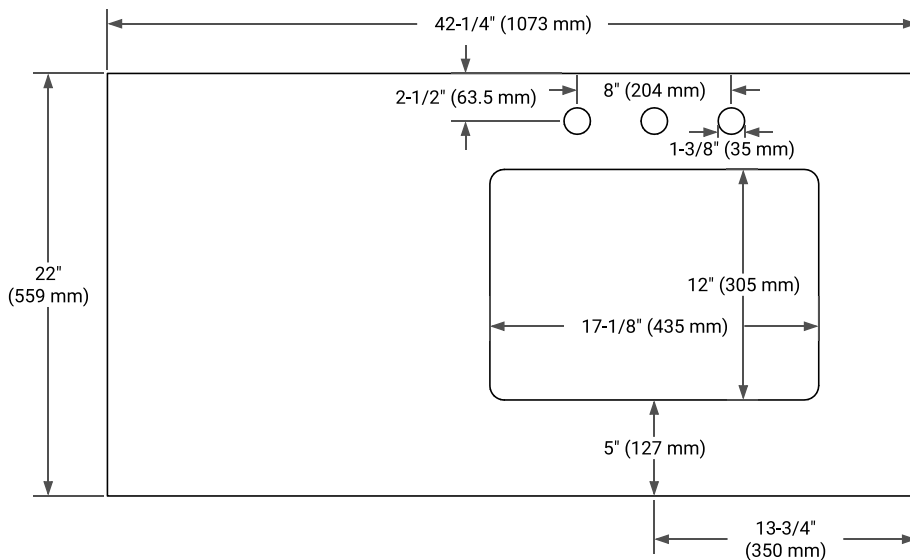

42" RIGHT RECTANGLE SINK COUNTERTOP WITH 1.5 IN. THICKNESS

OVERALL DIMENSIONS

42.25" W x 22" D x 1.5" H

COUNTERTOP OPTIONS

FEATURES

- Solid countertop with mitered edges & seams
- Undermount white rectangular sink
- Pre-drilled for 8" widespread faucet

INCLUDED

- Countertop
- Matching Backsplash
- Rectangle Sink

COUNTERTOP PLAN VIEW