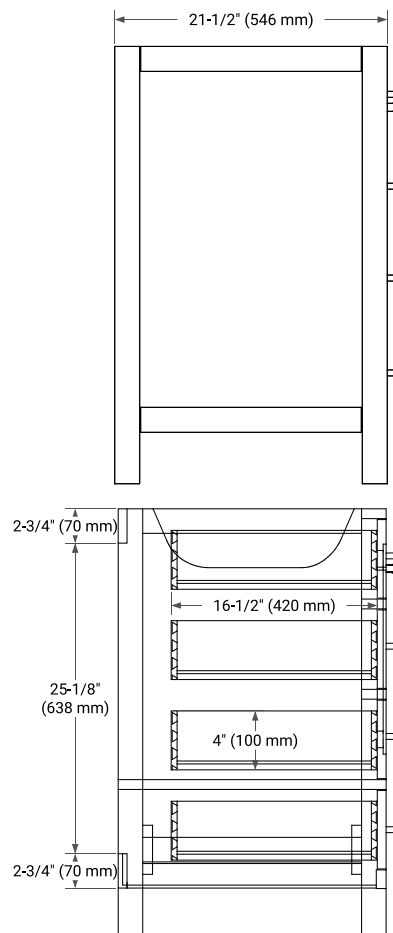

42" RIGHT OFFSET CABINET

BASE CABINET DIMENSIONS

42" W x 21.5" D x 34.5" H

FEATURES

- Solid wood frame & plywood panels
- Dovetail drawers and joints
- Soft closing doors & drawers

HARDWARE FINISHES*

Brushed Nickel   Satin Brass   Matte Black   Polished Chrome

Hardware comes preinstalled with the illustrated option. Other finishes are available on our online store if you prefer a different one.

AVAILABLE COLORS

White   Grey   Midnight Blue   Espresso   Oak

FRONT VIEW

SIDE VIEW

PLAN VIEW