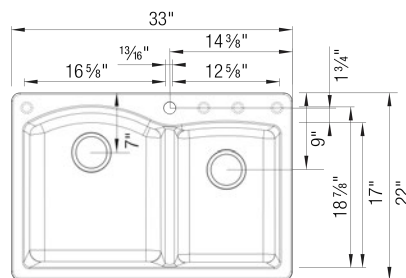

Design and Planning Tips

- Min cabinet size: 36 in

What is included:

Sink clips
Installation instructions
Cut-out template
Limited Lifetime Warranty

Depending on cabinet construction, a different cabinet size may be required. Consult the cabinet manufacturer.