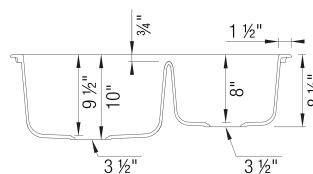

Design and Planning Tips

- Min cabinet size: 36 in

What is included:

Sink clips
Installation instructions
Cut-out template
Limited Lifetime Warranty

Depending on cabinet construction, a different cabinet size may be required. Consult the cabinet manufacturer.

4 additional knock-out holes

Codes & Standards

CSA B45.8-18/ IAPMO Z403-2018

Optional Accessories

Red Alder Wood Cutting Board	440228
Floating Dish Rack	236431
Sink Grid	220998
Sink Grid	231342
CapFlow Strainer Cover	517666