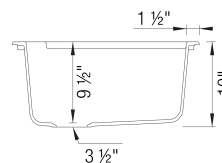

Codes & Standards

CSA B45.8-18/ IAPMO Z403-2018

Optional Accessories

Red Alder Wood Cutting Board	440228
Floating Dish Rack	236431
Sink Grid	220998
Sink Grid	231342
CapFlow Strainer Cover	517666

Warranty

BLANCO offers a limited lifetime warranty on all sinks and faucets, as well as a one-year warranty on all custom accessories.

Code/Standards Compliance

BLANCO sinks and faucets are third-party tested and certified to standards and listed by applicable certification bodies. For more information on individual product listings, contact our office or listing organization.

View our how-to videos to learn more about installing and caring for BLANCO products:
<https://www.blanco.com/us-en/service/how-to-videos/how-to-videos-for-sinks/>