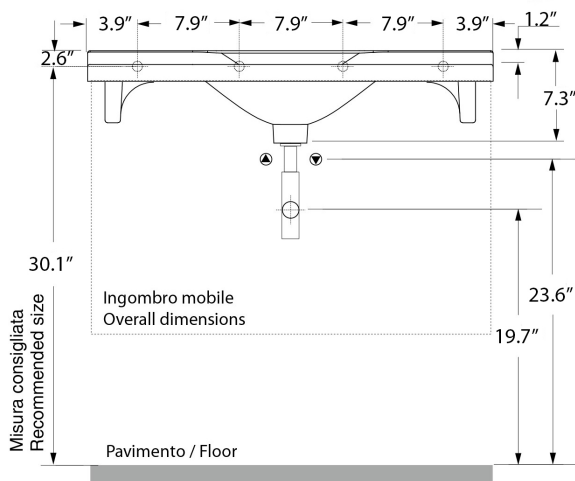

Dimensions Metric

1 inch = 2.54 cm

1 inch = 25.4 mm

WS[®]
BATH
COLLECTIONS

1051 Lea Drive - Collegeville, PA 19426
Tel. 215 513 9400 - Fax 610 831 0215

www.ws bathcollections.com - info@ws bathcollectins.com

Collection
Buddy

Model |
Buddy 3403

Dimensions Metric

1 inch = 2.54 cm
1 inch = 25.4 mm

WS[®]
BATH
COLLECTIONS

1051 Lea Drive - Collegeville, PA 19426
Tel. 215 513 9400 - Fax 610 831 0215
www.ws bathcollections.com - info@ws bathcollections.com

Collection
Buddy

Model |
Buddy 9108

Dimensions Metric
1 inch = 2.54 cm
1 inch = 25.4 mm

WS[®] BATH
COLLECTIONS
1051 Lea Drive - Collegeville, PA 19426
Tel. 215 513 9400 - Fax 610 831 0215
www.ws bathcollections.com - info@ws bathcollections.com

Silicone (optional)

Collection
Buddy

Model |
Buddy 3403

Dimensions Metric
1 inch = 2.54 cm
1 inch = 25.4 mm

1051 Lea Drive - Collegeville, PA 19426
Tel. 215 513 9400 - Fax 610 831 0215
www.ws bathcollections.com - info@ws bathcollections.com