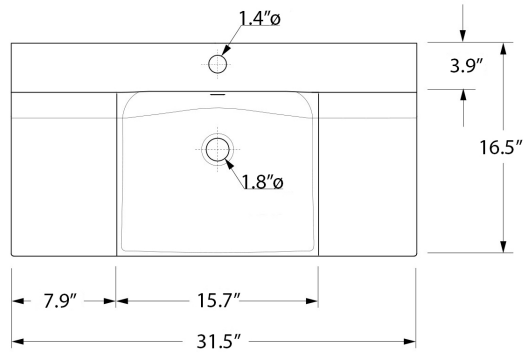

Dimensions Metric

1 inch = 2.54 cm

1 inch = 25.4 mm

WS[®]
BATH
COLLECTIONS

1051 Lea Drive - Collegeville, PA 19426
Tel. 215 513 9400 - Fax 610 831 0215

www.ws bathcollections.com - info@ws bathcollectins.com

Collection
Buddy

Model |
Buddy 3403

Dimensions Metric

1 inch = 2.54 cm
1 inch = 25.4 mm

WS[®]
BATH
COLLECTIONS

1051 Lea Drive - Collegeville, PA 19426
Tel. 215 513 9400 - Fax 610 831 0215
www.ws bathcollections.com - info@ws bathcollections.com

Collection
Buddy

Model |
Buddy 9108

Dimensions Metric
1 inch = 2.54 cm
1 inch = 25.4 mm

WS[®] BATH
COLLECTIONS
1051 Lea Drive - Collegeville, PA 19426
Tel. 215 513 9400 - Fax 610 831 0215
www.ws bathcollections.com - info@ws bathcollections.com

Silicone (optional)

Collection
Buddy

Model |
Buddy 3403

Dimensions Metric
1 inch = 2.54 cm
1 inch = 25.4 mm

1051 Lea Drive - Collegeville, PA 19426
Tel. 215 513 9400 - Fax 610 831 0215
www.ws bathcollections.com - info@ws bathcollections.com