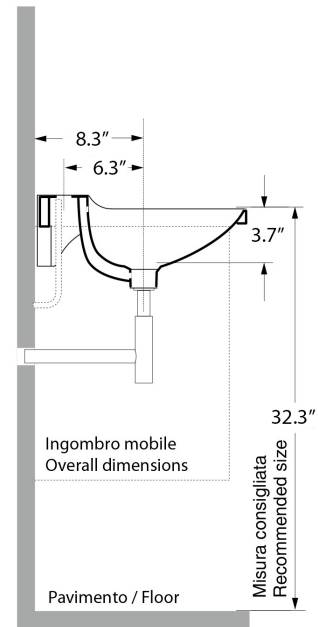

Dimensions Metric

1 inch = 2.54 cm

1 inch = 25.4 mm

WS[®]
BATH
COLLECTIONS

1051 Lea Drive - Collegeville, PA 19426
Tel. 215 513 9400 - Fax 610 831 0215

www.ws bathcollections.com - info@ws bathcollectins.com

Collection
Buddy

Model |
Buddy 3403

Dimensions Metric

1 inch = 2.54 cm
1 inch = 25.4 mm

WS[®]
BATH
COLLECTIONS

1051 Lea Drive - Collegeville, PA 19426
Tel. 215 513 9400 - Fax 610 831 0215
www.ws bathcollections.com - info@ws bathcollections.com

Collection
Buddy

Model |
Buddy 9108

Dimensions Metric
1 inch = 2.54 cm
1 inch = 25.4 mm

WS[®] BATH
COLLECTIONS
1051 Lea Drive - Collegeville, PA 19426
Tel. 215 513 9400 - Fax 610 831 0215
www.ws bathcollections.com - info@ws bathcollections.com

Silicone (optional)

Collection
Buddy

Model |
Buddy 3403

Dimensions Metric
1 inch = 2.54 cm
1 inch = 25.4 mm

1051 Lea Drive - Collegeville, PA 19426
Tel. 215 513 9400 - Fax 610 831 0215
www.ws bathcollections.com - info@ws bathcollections.com