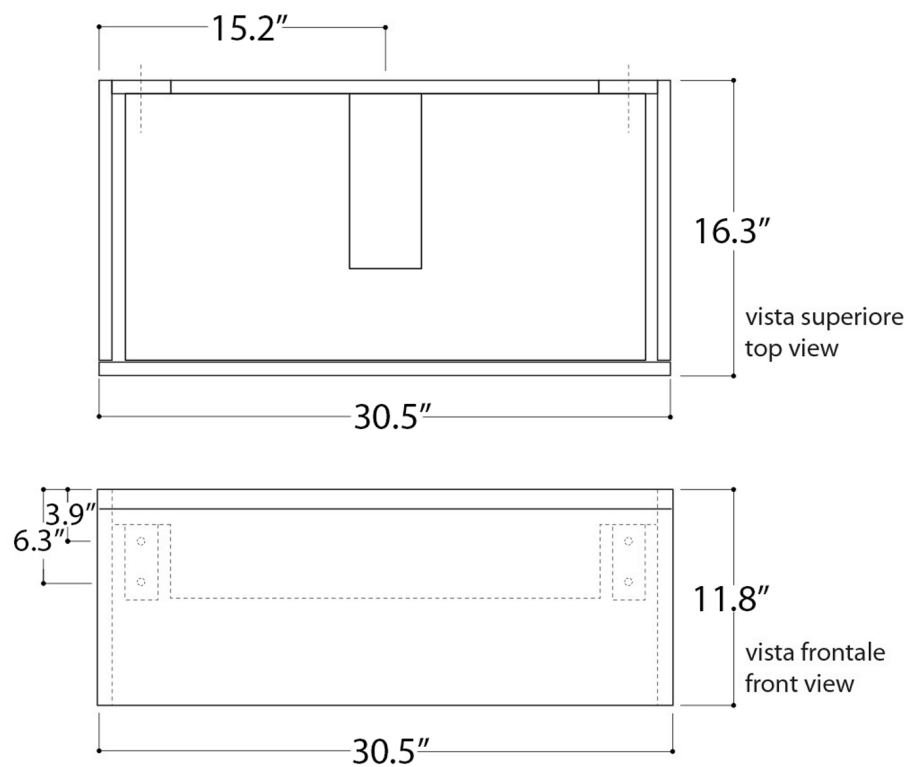

Dimensions Metric

1 inch = 2.54 cm

1 inch = 25.4 mm

WS[®]
BATH
COLLECTIONS

1051 Lea Drive - Collegeville, PA 19426
Tel. 215 513 9400 - Fax 610 831 0215

www.ws bathcollections.com - info@ws bathcollectins.com

Collection
Buddy

Model |
Buddy 3403

Dimensions Metric

1 inch = 2.54 cm
1 inch = 25.4 mm

WS[®]
BATH
COLLECTIONS

1051 Lea Drive - Collegeville, PA 19426
Tel. 215 513 9400 - Fax 610 831 0215
www.ws bathcollections.com - info@ws bathcollections.com

Collection
Buddy

Model |
Buddy 9108

Dimensions Metric
1 inch = 2.54 cm
1 inch = 25.4 mm

WS[®] BATH
COLLECTIONS
1051 Lea Drive - Collegeville, PA 19426
Tel. 215 513 9400 - Fax 610 831 0215
www.ws bathcollections.com - info@ws bathcollections.com

Silicone (optional)

Collection
Buddy

Model |
Buddy 3403

Dimensions Metric
1 inch = 2.54 cm
1 inch = 25.4 mm

1051 Lea Drive - Collegeville, PA 19426
Tel. 215 513 9400 - Fax 610 831 0215
www.ws bathcollections.com - info@ws bathcollections.com