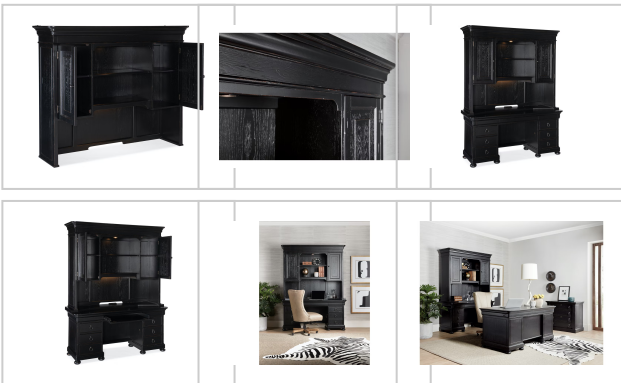

Product Description: Casual yet refined and stylish, the versatile Bristowe Credenza Hutch is finished in Tuxedo, a casual black paint with touches of warm brown. This striking silhouette sets a professional and inviting tone for any work-from-home space, providing vital storage and display space. There's two doors with one adjustable shelf behind each and one adjustable shelf and one fixed shelf in the center area, along with a task light in the monitor area and one puck light at the top of the center area controlled by a touch switch.

Collection Features: The Work Your Way program focuses on the new reality many consumers face as they continue to do much of their work from their homes. Available in five design styles, the program offers an assortment of key home office pieces for a variety of spaces — whether a dedicated executive home office or a more casual workstation. Ranging in scale and functionality, all of the groups within Work Your Way include an executive desk, a junior executive desk, a writing table, a lateral file, a credenza and hutch and a bookcase.

Status: New

Finish: Tuxedo, a casual black paint with touches of warm brown with oil-rubbed bronze finished pulls

Features: Anti-tip hardware

Two doors with one adjustable shelf behind each

One adjustable shelf and one fixed shelf in center area

Task light in monitor area

One puck light at the top of the center area controlled by touch switch

Material: Pecan Veneers

Finish Construction: Hooker Furniture utilizes a multiple-step finish process of up to 16 finish steps. This results in an unsurpassed clarity, depth and color richness and durability to our finishes. Through hand-craftsmanship such as rubbing and padding, our finishes feel as good as they look, with a smoothness that is delightful to the touch.