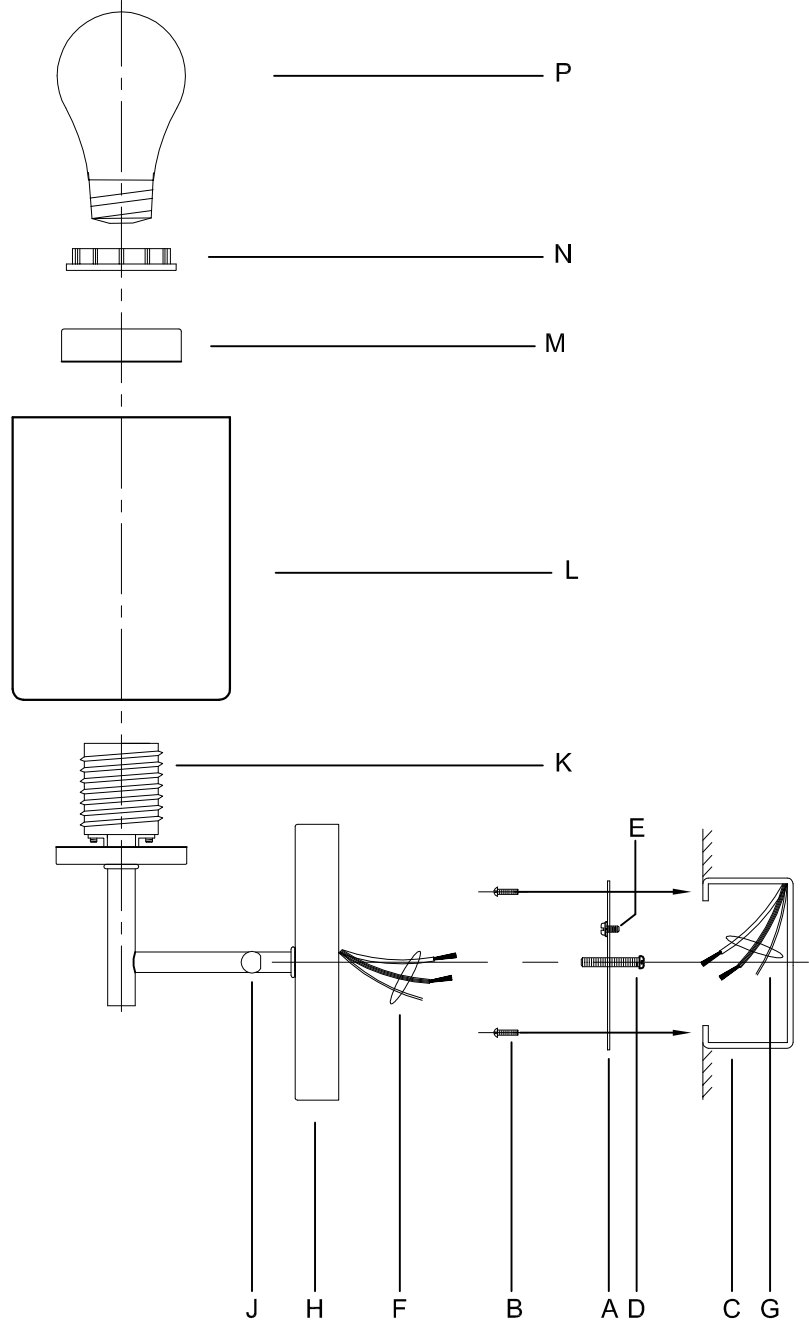

Assembly & Installation Instructions

CAUTION: Read instructions carefully and turn electricity off at main circuit breaker panel before beginning installation.

WARNING - If any Special Control Devices are used with this Fixture, Follow the Instructions Carefully to assure full compliance with N.E.C. requirements. If there are any questions, contact a Qualified Electrical Contractor.
CAUTION - All glass is fragile, use care when handling Glass component(s) and or Lamp(s).
WARNING - This product contains chemicals known to the State of California to cause cancer, birth defects and /or other reproductive harm. Thoroughly wash hands after installing, handling, cleaning, or otherwise touching this product.

ASSEMBLY STEPS:

PASOS PARA ENSAMBLAR:

MODE D'ASSEMBLAGE:

1. D,E → A
2. B,A → C
3. F → G 
4. J,H → D
5. N,M,L → K
6. P → K

B, C, G & P
 (NOT FURNISHED)
 (NO INCLUIDA)
 (NON FOURNIE)

Instrucciones de ensamblaje e instalación