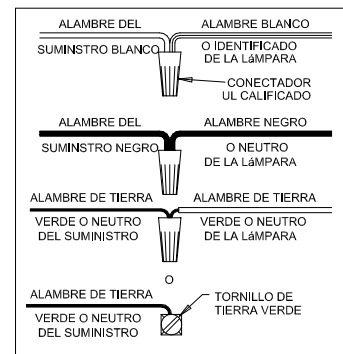

Instrucciones de ensamblaje e instalación

Precaución: Lea cuidadosamente las instrucciones y desconecte la electricidad del cortacircuitos principal antes de iniciar la instalación.

*****

ADVERTENCIA - SI CON ESTE APLIQUE SE USAN DISPOSITIVOS DE CONTROL ESPECIALES, DEBE SEGUIR LAS INSTRUCCIONES DETALLADAMENTE PARA GARANTIZAR EL CUMPLIMIENTO ESTRICTO CON EL CODIGO NACIONAL DE ELECTRICIDAD (N.E.C.) SI TIEN PREGUNTAS, COMUNIQUESE CON UN ELECTRICISTA CALIFICADO.

PRECAUCIÓN - El vidrio es frágil; tenga cuidado al manipular la(s) bombilla(s) o los otros componentes de vidrio.

ADVERTENCIA - Este producto contiene sustancias químicas que según el Estado de California causa cáncer, defectos de nacimiento y (o) daño al sistema reproductor. Lavarse bien las manos después de instalar, manipular, limpiar o tocar de manera alguna este producto.

*****