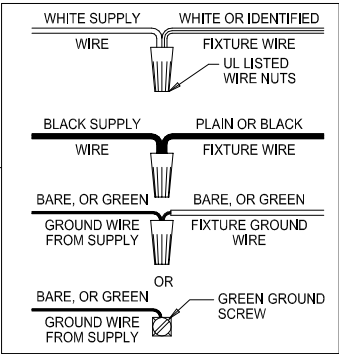

Assembly & Installation Instructions

CAUTION: Read instructions carefully and turn electricity off at main circuit breaker panel before beginning installation.

*****
WARNING - If any Special Control Devices are used with this Fixture, Follow the Instructions Carefully to assure full compliance with N.E.C. requirements. If there are any questions, contact a Qualified Electrical Contractor.
CAUTION - All glass is fragile, use care when handling Glass component(s) and or Lamp(s).
WARNING - This product contains chemicals known to the State of California to cause cancer, birth defects and /or other reproductive harm. Thoroughly wash hands after installing, handling, cleaning, or otherwise touching this product.
*****

ASSEMBLY STEPS:

PASOS PARA ENSAMBLAR:

MODE D'ASSEMBLAGE:

1. D,E → A
2. B,A → C
3. F → G
4. J,H → D
5. N,M,L → K
6. P → K

B, C, G & P
(NOT FURNISHED)
(NO INCLUIDA)
(NON FOURNIE)