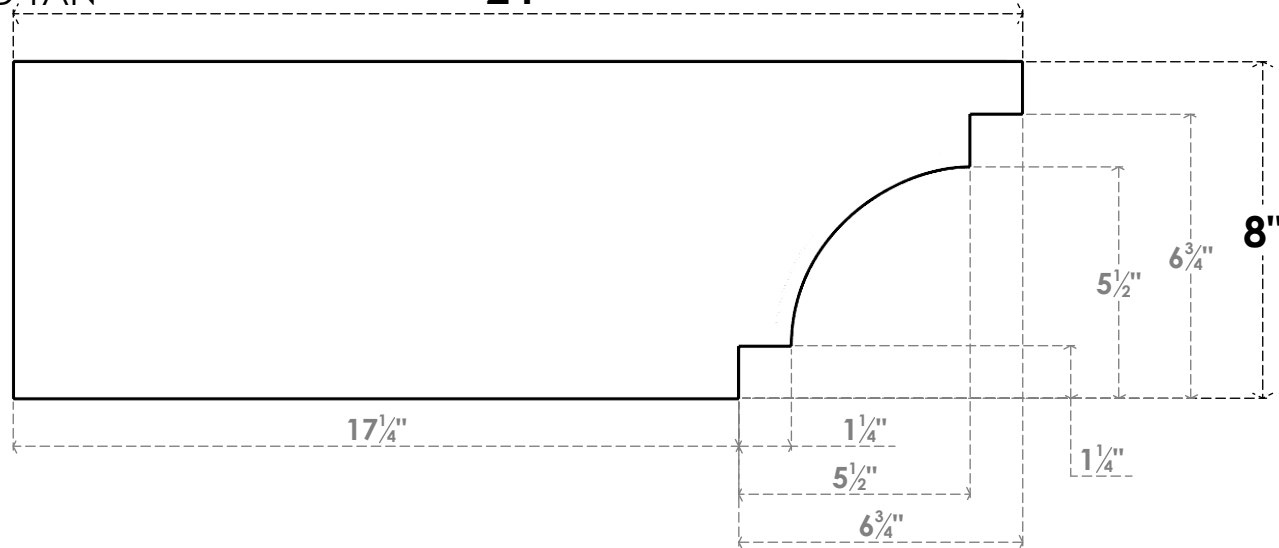

ITEM NUMBER: RFTURO060X08000X24000X008MED00RCPR

6"W X 8"H X 24"L TIMBERTHANE ROUGH CEDAR MEDITERRANEAN FAUX WOOD OPEN RAFTER TAIL, 8"L END, PRIMED TAN

FRONT PROFILE

ISOMETRIC

GENERATED DATE : 03/02/2023

EKENA MILLWORK
2300 WEST MAIN ST.
CLARKSVILLE, TX 75426
TOLL FREE: 866-607-0453
WWW.EKENAMILLWORK.COM

NOTES

1. INSTALLATION TO BE COMPLETED IN ACCORDANCE WITH MANUFACTURER'S SPECIFICATIONS.
2. DRAWING MAY NOT BE TO SCALE
3. THIS DRAWING IS INTENDED FOR DESIGN AND PLANNING PURPOSES ONLY.
4. ALL INFORMATION CONTAINED HEREIN WAS CURRENT AT THE TIME OF DEVELOPMENT BUT MUST BE REVIEWED AND APPROVED BY THE PRODUCT MANUFACTURER TO BE CONSIDERED ACCURATE.
5. TIMBERTHANE ARCHITECTURAL PRODUCTS ARE MADE FROM HIGH DENSITY URETHANE AND COME FACTORY PRIMED