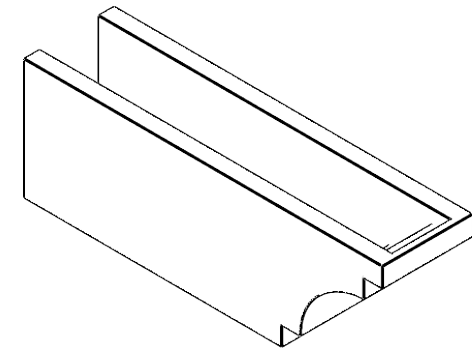

ITEM NUMBER: RFTURO060X08000X24000X008MED00RCPR

6"W X 8"H X 24"L TIMBERTHANE ROUGH CEDAR MEDITERRANEAN FAUX WOOD OPEN RAFTER TAIL, 8"L END, PRIMED TAN

FRONT PROFILE

ISOMETRIC

GENERATED DATE : 03/02/2023

EKENA MILLWORK
2300 WEST MAIN ST.
CLARKSVILLE, TX 75426
TOLL FREE: 866-607-0453
WWW.EKENAMILLWORK.COM

NOTES

1. INSTALLATION TO BE COMPLETED IN ACCORDANCE WITH MANUFACTURER'S SPECIFICATIONS.
2. DRAWING MAY NOT BE TO SCALE
3. THIS DRAWING IS INTENDED FOR DESIGN AND PLANNING PURPOSES ONLY.
4. ALL INFORMATION CONTAINED HEREIN WAS CURRENT AT THE TIME OF DEVELOPMENT BUT MUST BE REVIEWED AND APPROVED BY THE PRODUCT MANUFACTURER TO BE CONSIDERED ACCURATE.
5. TIMBERTHANE ARCHITECTURAL PRODUCTS ARE MADE FROM HIGH DENSITY URETHANE AND COME FACTORY PRIMED