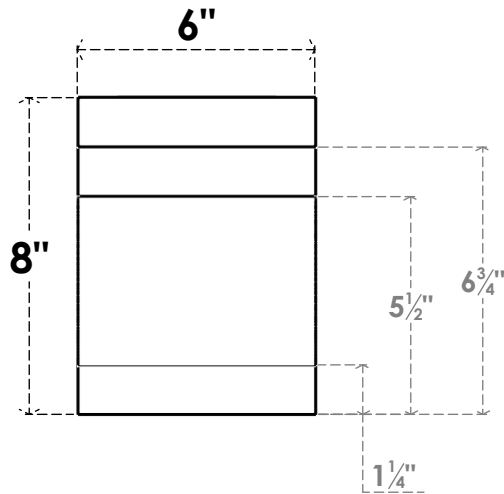

ITEM NUMBER: RFTURO060X08000X24000X008MED00RCPR

6"W X 8"H X 24"L TIMBERTHANE ROUGH CEDAR MEDITERRANEAN FAUX WOOD OPEN RAFTER TAIL, 8"L END, PRIMED TAN

FRONT PROFILE

ISOMETRIC

GENERATED DATE : 03/02/2023

EKENA MILLWORK
2300 WEST MAIN ST.
CLARKSVILLE, TX 75426
TOLL FREE: 866-607-0453
WWW.EKENAMILLWORK.COM

NOTES

1. INSTALLATION TO BE COMPLETED IN ACCORDANCE WITH MANUFACTURER'S SPECIFICATIONS.
2. DRAWING MAY NOT BE TO SCALE
3. THIS DRAWING IS INTENDED FOR DESIGN AND PLANNING PURPOSES ONLY.
4. ALL INFORMATION CONTAINED HEREIN WAS CURRENT AT THE TIME OF DEVELOPMENT BUT MUST BE REVIEWED AND APPROVED BY THE PRODUCT MANUFACTURER TO BE CONSIDERED ACCURATE.
5. TIMBERTHANE ARCHITECTURAL PRODUCTS ARE MADE FROM HIGH DENSITY URETHANE AND COME FACTORY PRIMED