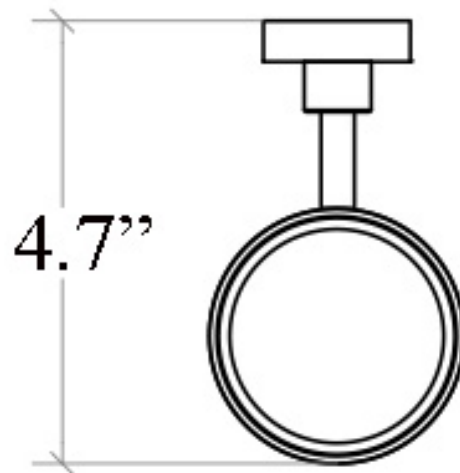

### Related Items:

- Baketo 55003 | Tumbler
- Baketo 55004 | Soap Dish
- Baketo 55006 | Soap Dispenser

\* WS Bath Collections reserves the right to revise dimensions or information on this sheet without notice

<b>Collection</b> Baketo	<b>Model</b>   Baketo 52011	<b>Dimensions Metric</b> <i>1 inch = 2.54 cm</i> <i>1 inch = 25.4 mm</i>	 1051 Lea Drive - Collegeville, PA 19426 Tel. 215 513 9400 - Fax 610 831 0215 <a href="http://www.ws bathcollections.com">www.ws bathcollections.com</a> - <a href="mailto:info@ws bathcollections.com">info@ws bathcollections.com</a>
-----------------------------	--------------------------------	--	---

Collection  
Baketo

Model |  
Baketo 52011

Dimensions Metric  
*1 inch = 2.54 cm*  
*1 inch = 25.4 mm*

**WS**<sup>®</sup>  
BATH  
COLLECTIONS

1051 Lea Drive - Collegeville, PA 19426  
Tel. 215 513 9400 - Fax 610 831 0215  
[www.ws bathcollections.com](http://www.ws bathcollections.com) - [info@ws bathcollections.com](mailto:info@ws bathcollections.com)