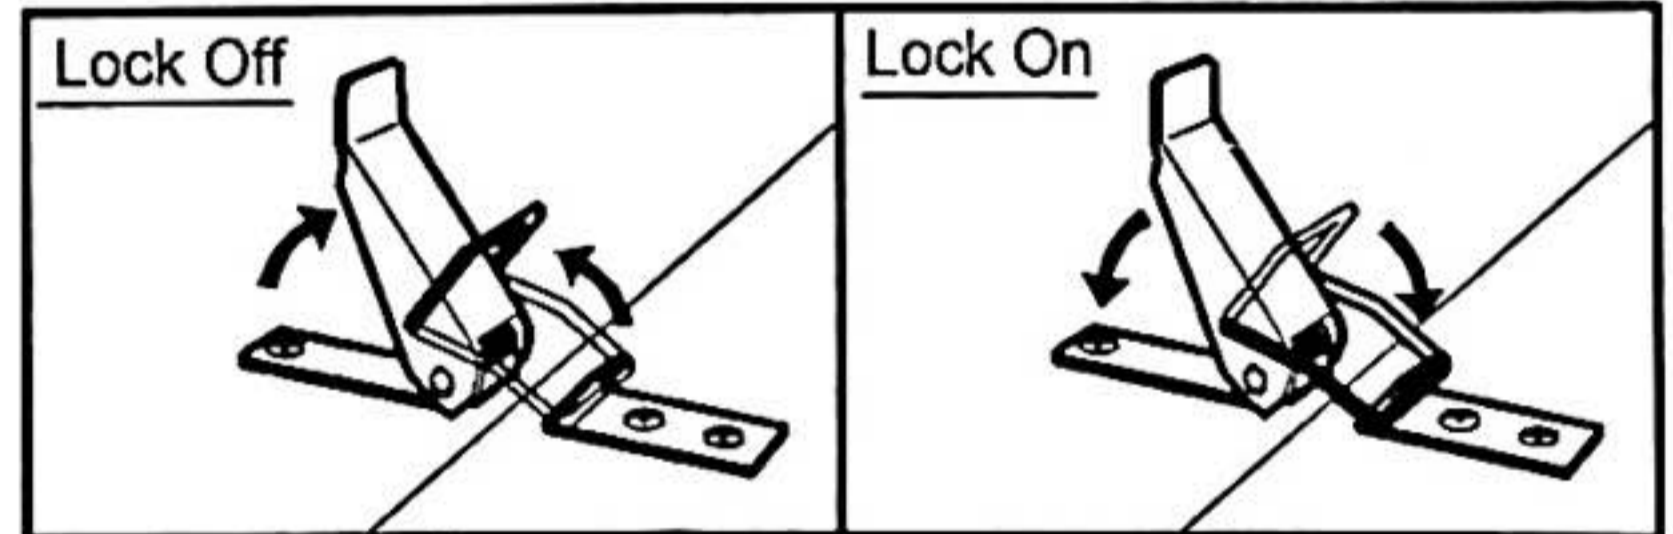

ASSEMBLY INSTRUCTIONS

ITEM : YUMIKO EXT.DINING TABLE

Not Provided

Part List

Hardware List

A	 M8 x 70mm = 8	B	 5/16" = 8	C	 5/16" = 8	D	 M5 = 1
---	---	---	---	---	---	---	--

ASSEMBLY INSTRUCTIONS

ITEM : YUMIKO EXT.DINING TABLE