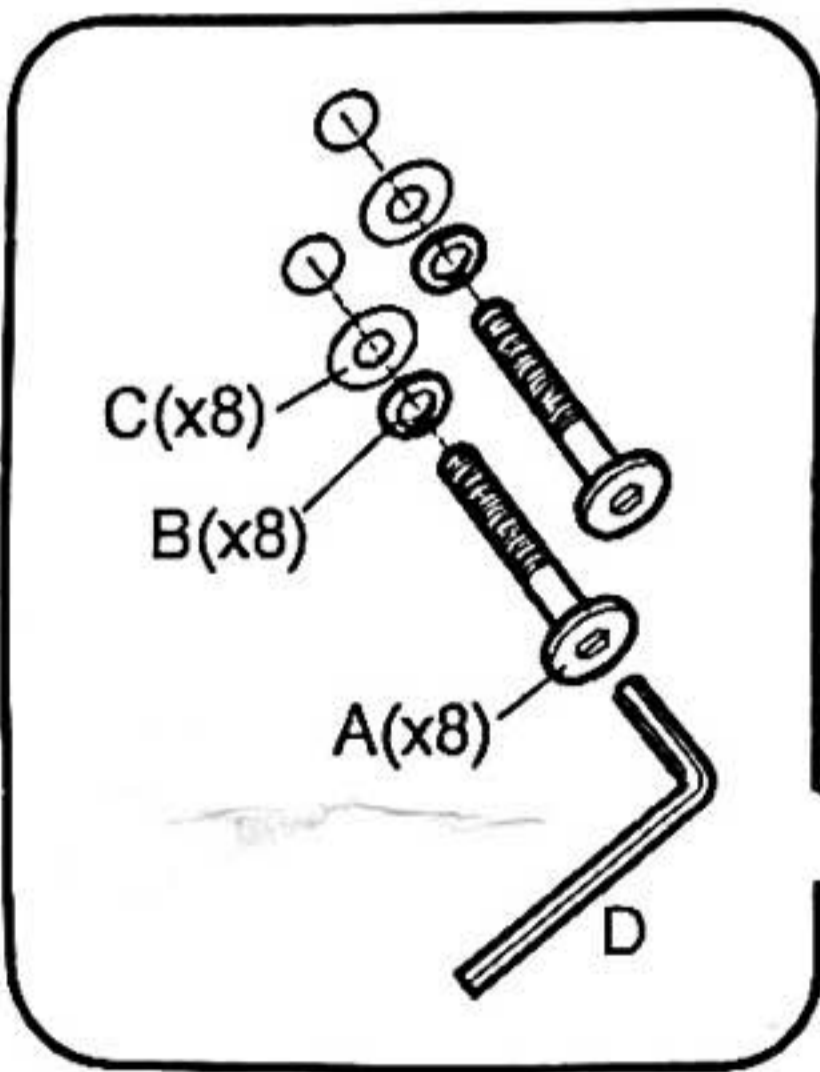

ASSEMBLY INSTRUCTIONS

ITEM : YUMIKO EXT.DINING TABLE

Not Provided

Part List

Hardware List

A	 M8 x 70mm = 8	B	 5/16" = 8	C	 5/16" = 8	D	 M5 = 1
---	---	---	---	---	---	---	--

ASSEMBLY INSTRUCTIONS

ITEM : YUMIKO EXT.DINING TABLE

Not Provided

Part List

Hardware List

A	M8 x 70mm = 8	B	5/16" = 8	C	5/16" = 8	D	M5 = 1
---	---------------	---	-----------	---	-----------	---	--------

ASSEMBLY INSTRUCTIONS

ITEM : YUMIKO EXT.DINING TABLE

Not Provided

Part List

Hardware List

A M8 x 70mm = 8

B 5/16" = 8

C 5/16" = 8

D M5 = 1