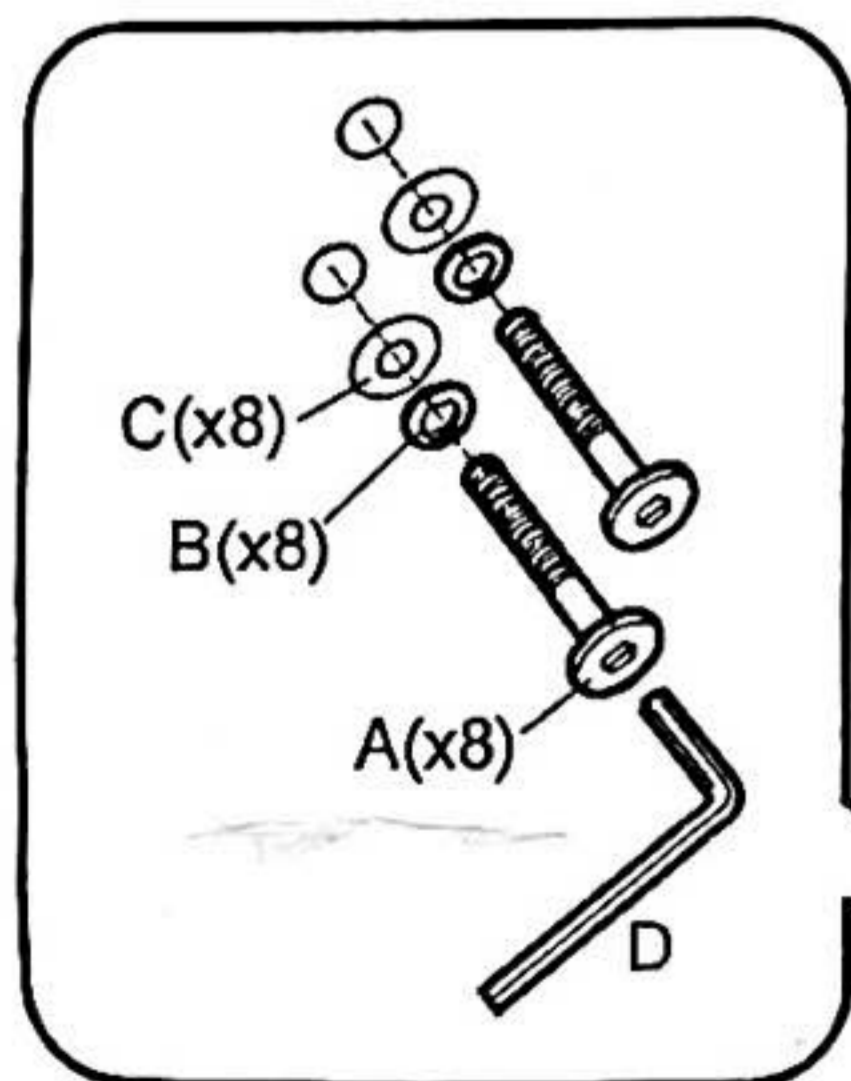

ASSEMBLY INSTRUCTIONS

ITEM : YUMIKO EXT.DINING TABLE

Not Provided

Part List

Hardware List

A	 M8 x 70mm = 8	B	 5/16" = 8	C	 5/16" = 8	D	 M5 = 1
---	---	---	---	---	---	---	--

ASSEMBLY INSTRUCTIONS

ITEM : YUMIKO EXT.DINING TABLE

Not Provided

Part List

Hardware List

A	M8 x 70mm = 8	B	5/16" = 8	C	5/16" = 8	D	M5 = 1
---	---------------	---	-----------	---	-----------	---	--------

ASSEMBLY INSTRUCTIONS

ITEM : YUMIKO EXT.DINING TABLE

Not Provided

Part List

Hardware List

A M8 x 70mm = 8

B 5/16" = 8

C 5/16" = 8

D M5 = 1