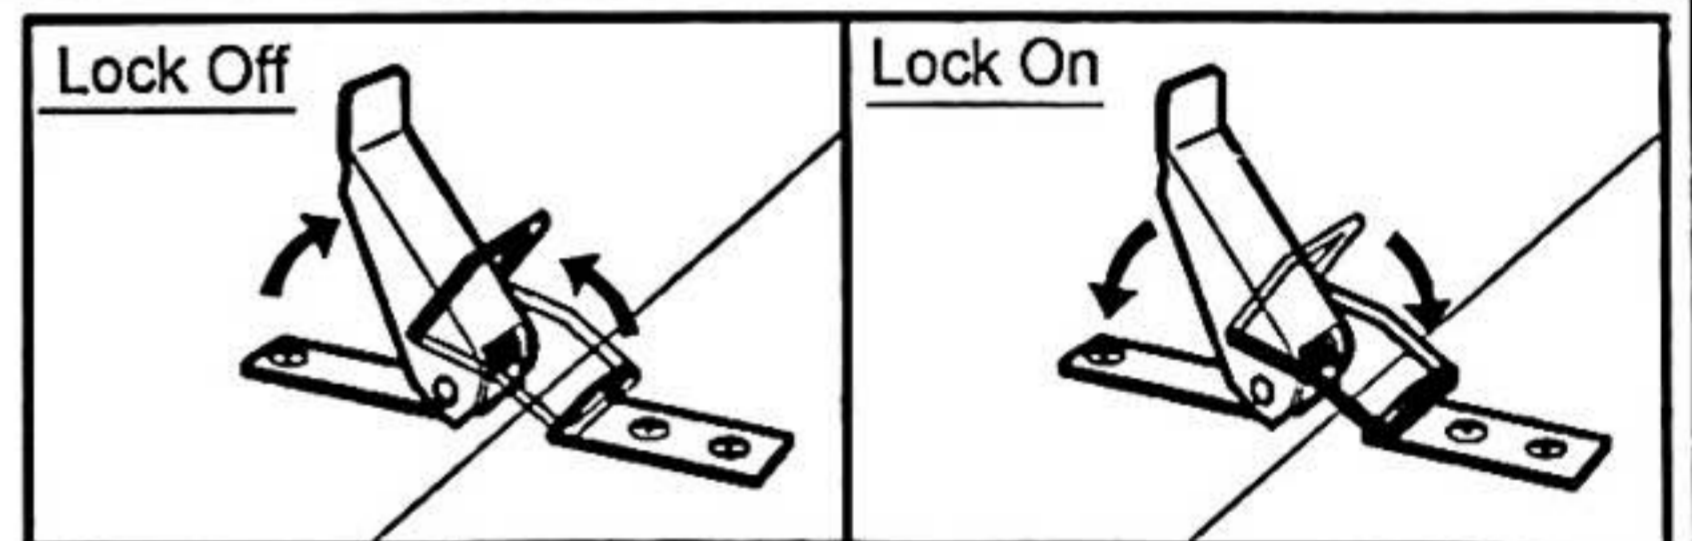

Hardware List

A	M8 x 70mm = 8	B	5/16" = 8	C	5/16" = 8	D	M5 = 1