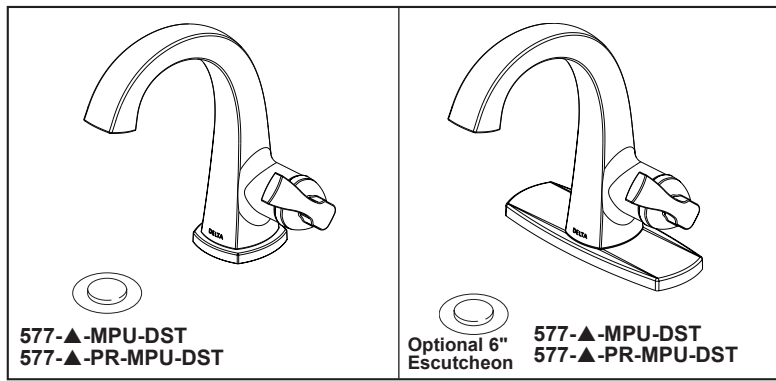

- Lumicoat™ Finish (-PR models only)
- Lumicoat™ Finishes easily wipe clean without cleaners and chemicals on the products most commonly touched areas

STANDARD SPECIFICATIONS:

- Max. 1.2 gpm @ 60 psi, 4.5 L/min @ 414 kPa
- One or three hole mount (escutcheon included)
- Solid metal construction
- Diamond coated ceramic cartridge
- 1/4" O.D. straight, staggered PEX supply tubes
- Models have metal drain with pop-up type fitting with plated flange and stopper, no lift rod hole
- Optional red/blue indicator ring provided with model

WARRANTY

- Parts and Finish - Lifetime limited warranty; or for commercial purchasers, 10 years for multi-family residential (apartments and condominiums) and 5 years for all other commercial uses, in each case from the date the product is received by the original purchaser or their authorized representative (installation contractor, etc.).
- Electronic Parts and Batteries (if applicable) - 5 years from the date the product is received by the original purchaser or their authorized representative (installation contractor, etc.); or for commercial purchasers, 1 year from the date the product is received by the original purchaser or their authorized representative (installation contractor, etc.). No warranty is provided on batteries.

COMPLIES WITH:

- ASME A112.18.1 / CSA B125.1
- ASME A112.18.2 / CSA B125.2
- ♿ Indicates compliance to ICC/ANSI A117.1
- EPA WaterSense®

▲ Designate Proper Finish Suffix

Delta reserves the right (1) to make changes in specifications and materials, and (2) to change or discontinue models, both without notice or obligation. Dimensions are for reference only. See current full-line price book or www.deltafaucet.com for finish options and product availability.

DSP-L-577-MPU-DST Rev. A

Delta Faucet Company

55 E. 111th Street, Indianapolis, IN 46280
350 South Edgeware Road, St. Thomas, ON N5P 4L1
© 2023 Delta Faucet Company