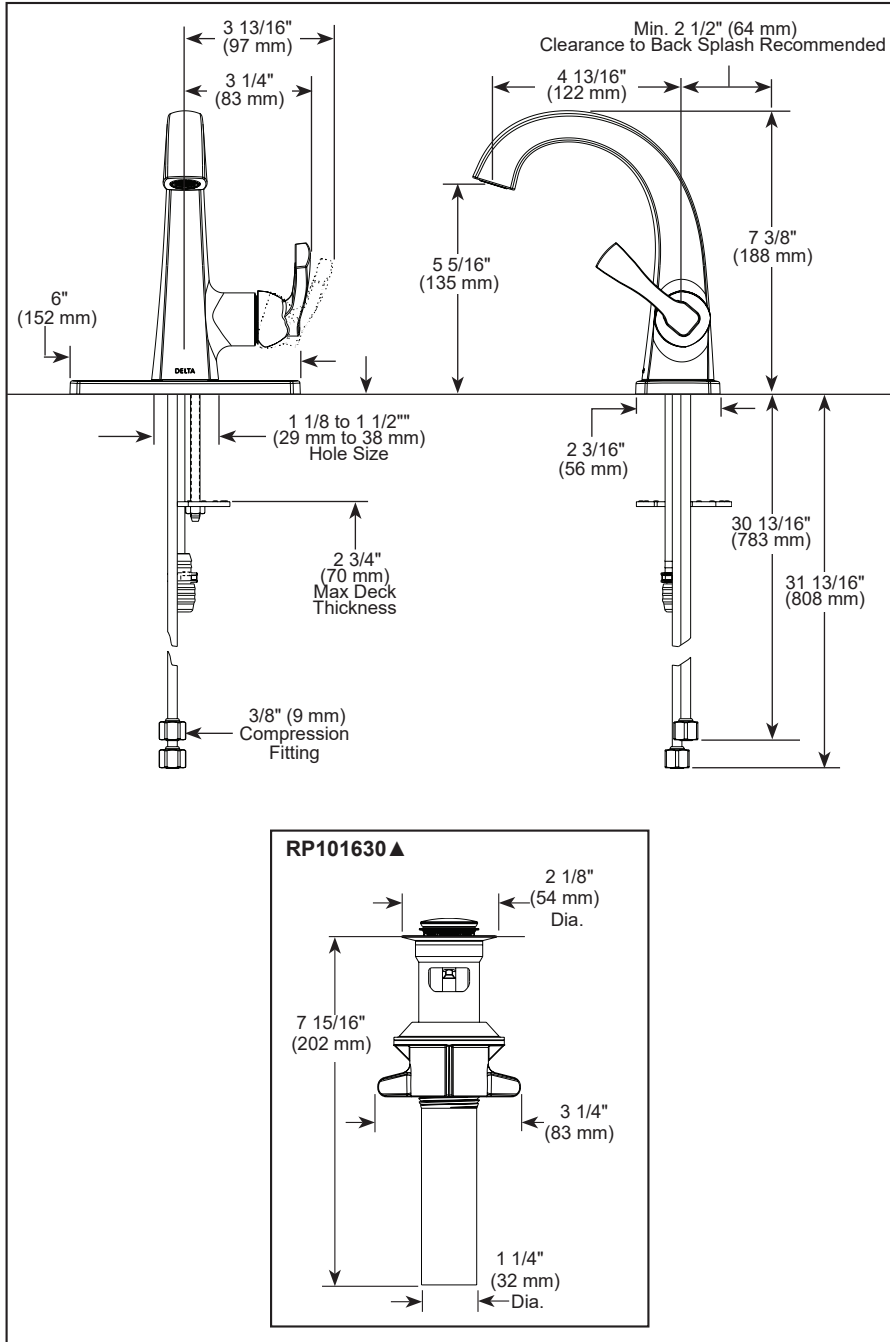

STANDARD SPECIFICATIONS:

- Max. 1.2 gpm @ 60 psi, 4.5 L/min @ 414 kPa
- One or three hole mount (escutcheon included)
- Solid metal construction
- Diamond coated ceramic cartridge
- 1/4" O.D. straight, staggered PEX supply tubes
- Models have metal drain with pop-up type fitting with plated flange and stopper, no lift rod hole
- Optional red/blue indicator ring provided with model

COMPLIES WITH:

- ASME A112.18.1 / CSA B125.1
- ASME A112.18.2 / CSA B125.2
- ♿ Indicates compliance to ICC/ANSI A117.1
- EPA WaterSense®

▲ Designate Proper Finish Suffix

Delta reserves the right (1) to make changes in specifications and materials, and (2) to change or discontinue models, both without notice or obligation. Dimensions are for reference only. See current full-line price book or www.deltafaucet.com for finish options and product availability.