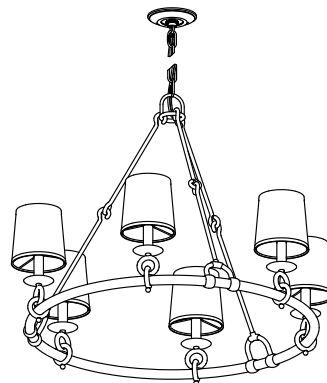

Features

- Uniquely shaped glass shades intersect with decorative metal rings and rods in equestrian-inspired designs.
- A great piece for almost any space — especially in a foyer or dining room.
- Requires six bulbs with candelabra (E12) base; type B bulb recommended (sold separately).
- Suitable for damp locations, per UL 1598.

Material

- Manufactured with quality materials and complemented with a meticulous finishing process.
- Durable finishes engineered to last and designed to coordinate with KOHLER faucet finishes.

Installation

- Installation hardware included.

Codes/Standards

UL 1598
CSA C22.2 No. 250.0

KOHLER® Indoor Lighting Fixtures Limited Warranty

See website for detailed warranty information.

Available Colors/Finishes

Color tiles intended for reference only.

Color	Code	Description
	SNL	Polished Nickel
	2GL	Brushed Moderne Brass
	BVL