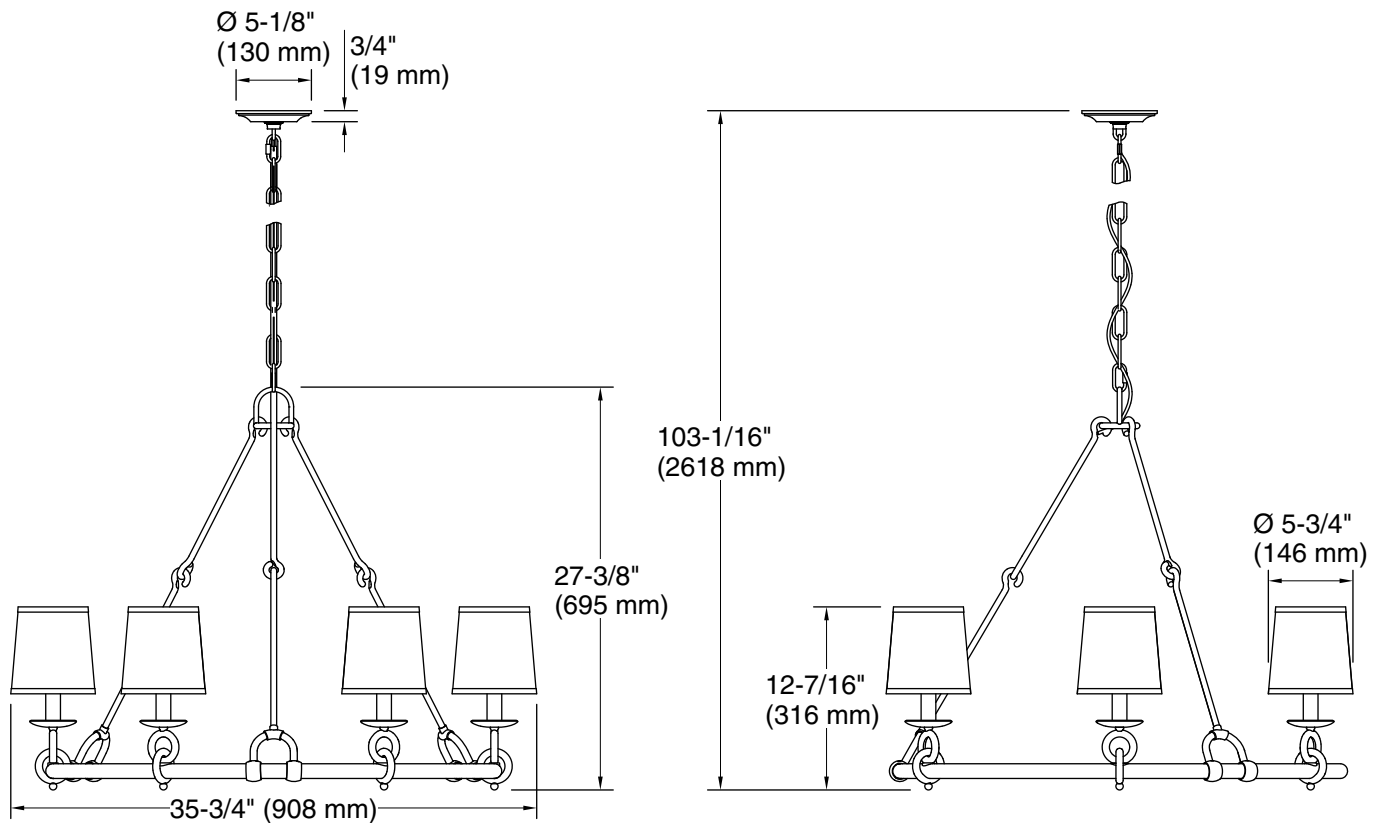

Required Electrical Service

One circuit required.

120 V, 60 Hz

Technical Information

All product dimensions are nominal.

Installation Type:	Ceiling-mount
Material:	Steel, Brass, Polyester
Number of Lights:	6
Lighting Type:	Socket-based
Socket Type:	E-12 Candelabra
Number of Shades:	6
Shade Type:	Fabric
Hanging Type:	Chain
Height:	28-1/8" (714 mm) - 100-1/8" (2543 mm)