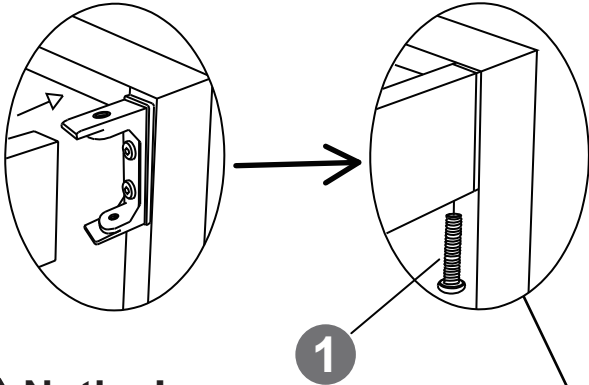

# STEP

**!** Before installation, please check that the parts are all included !

<p>1</p>  <p><b>M6*20MM</b></p> <p>x 36</p>	<p>2</p>  <p><b>M6*38MM</b></p> <p>x 8</p>	<p>3</p>  <p>x 16</p>
<p>4</p>  <p>x 12</p>	<p>5</p>  <p>x 1</p>	<p>6</p>  <p><b>Waterproof Cover</b></p> <p>x 2</p>

# STEP

1

## ⚠ Notice!

Please take out the PART #4 from the aluminum pipe frame, which will be used in the following steps.

2

3

# STEP

3