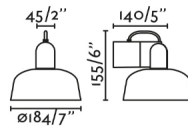

General characteristics

| | |
|------------|------|
| Fixation | Wall |
| voltage | 120V |
| Hertz | 60Hz |
| Max. Power | 15W |

Material

| | |
|----------------|-----------|
| Body/Structure | Aluminium |
| Screen | Glass |