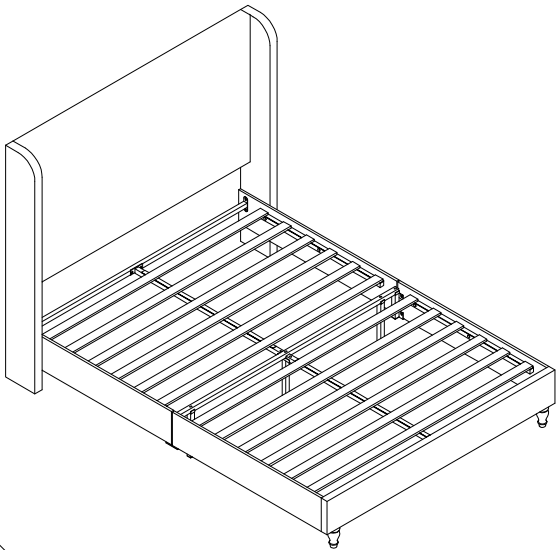

PPEUS012

When replacement request , please tell us
Component Alphabet and Model Number.

Weight Limit:1000 LBS / 454 KG

A		M8x18	X12
B		M8x35	X16
C		M8x45	X1
D		D5mm	X1

1 Components

1	1	11	1
2	1	12	2
3	1	13	2
4	1	14	1
5	1	15	1
6	1	16	2
7	1	17	2
8	1	18	1
9	1	19	1
10	2		

2

X4

⚠ Do not completely tighten the BOLTS A, leave half of the thread exposed.

3

X4

4

5

X6