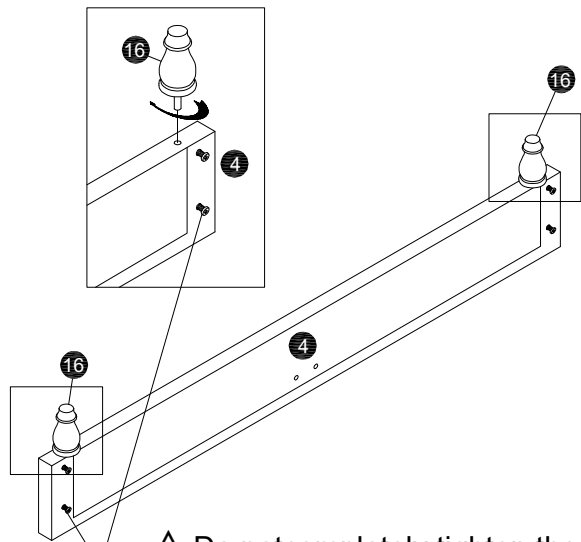

PPEUS012

When replacement request , please tell us
Component Alphabet and Model Number.

Weight Limit:1000 LBS / 454 KG

A		M8x18	X12
B		M8x35	X16
C		M8x45	X1
D		D5mm	X1

1 Components

1	1	11	1
2	1	12	2
3	1	13	2
4	1	14	1
5	1	15	1
6	1	16	2
7	1	17	2
8	1	18	1
9	1	19	1
10	2		

2

X4

⚠ Do not completely tighten the BOLTS A, leave half of the thread exposed.

3

X4

4

5

X6