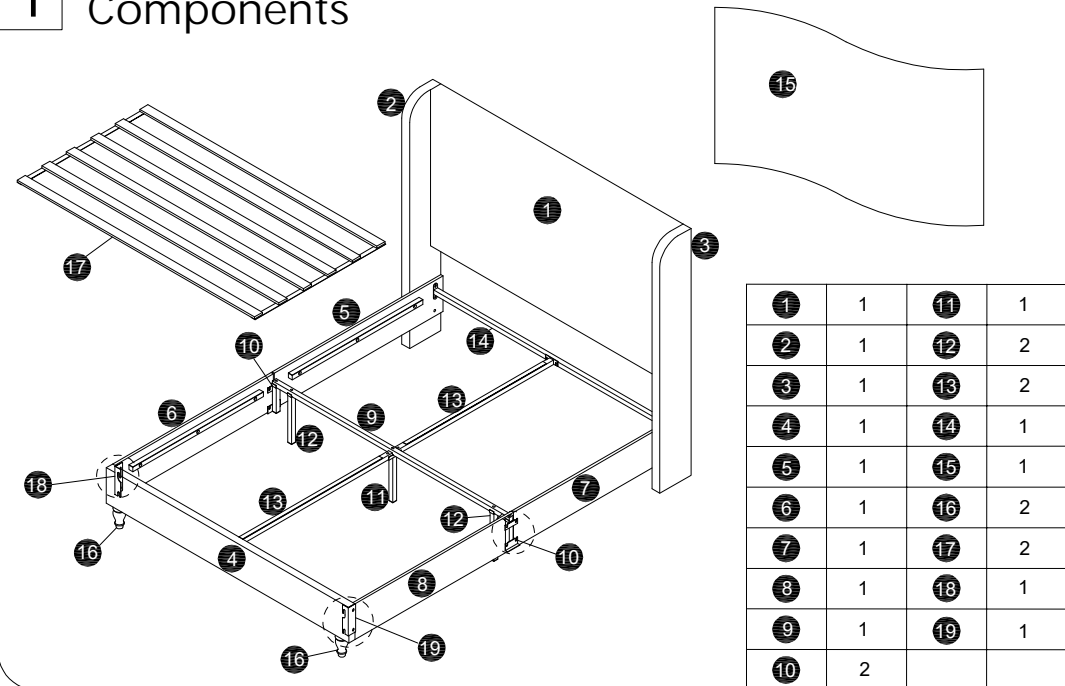

PPEUS012

When replacement request , please tell us
Component Alphabet and Model Number.

Weight Limit:1000 LBS / 454 KG

A		M8x18	X12
B		M8x35	X16
C		M8x45	X1
D		D5mm	X1

1 Components

1	1	11	1
2	1	12	2
3	1	13	2
4	1	14	1
5	1	15	1
6	1	16	2
7	1	17	2
8	1	18	1
9	1	19	1
10	2		

2

X4

⚠ Do not completely tighten the BOLTS A, leave half of the thread exposed.

3

X4

4

5

X6