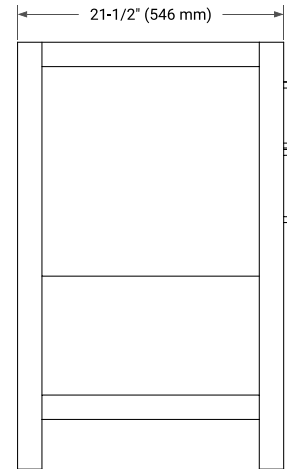

42" SINGLE SINK BASE CABINET

BASE CABINET DIMENSIONS

42" W x 21.5" D x 34.5" H

FEATURES

- Solid wood frame & plywood panels
- Dovetail drawers and joints
- Soft closing doors & drawers

HARDWARE FINISHES*

Brushed Nickel   Satin Brass   Matte Black   Polished Chrome

*Hardware comes preinstalled with the illustrated option. Other finishes are available on our online store if you prefer a different one.

AVAILABLE COLORS

White   Grey   Midnight Blue

FRONT VIEW

SIDE VIEW

PLAN VIEW