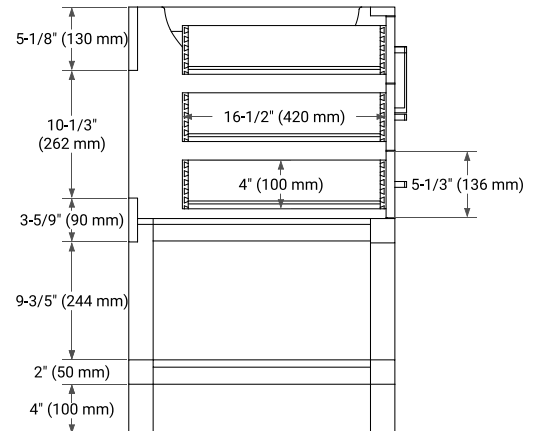

42" SINGLE SINK BASE CABINET

BASE CABINET DIMENSIONS

42" W x 21.5" D x 34.5" H

FEATURES

- Solid wood frame & plywood panels
- Dovetail drawers and joints
- Soft closing doors & drawers

HARDWARE FINISHES*

Brushed Nickel Satin Brass Matte Black Polished Chrome

42" SINGLE OVAL SINK COUNTERTOP WITH 1.5 IN. THICKNESS

OVERALL DIMENSIONS

42.25" W x 22" D x 1.5" H

COUNTERTOP OPTIONS

Carrara White Quartz

FEATURES

- Solid countertop with mitered edges & seams
- Undermount white oval sink
- Pre-drilled for 8" widespread faucet

INCLUDED

- Countertop
- Matching Backsplash
- Oval Sink

COUNTERTOP PLAN VIEW

EDGE SIDE VIEW

THREE DIMENSIONAL COUNTERTOP VIEW