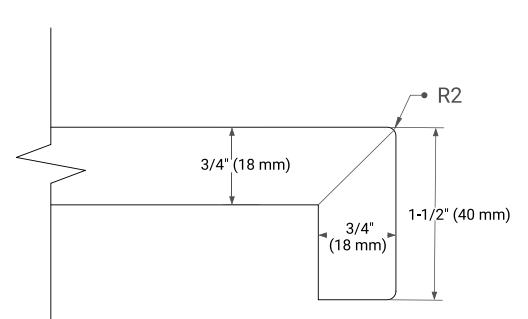

42" SINGLE OVAL SINK COUNTERTOP WITH 1.5 IN. THICKNESS

OVERALL DIMENSIONS

42.25" W x 22" D x 1.5" H

COUNTERTOP OPTIONS

Carrara White Quartz

FEATURES

- Solid countertop with mitered edges & seams
- Undermount white oval sink
- Pre-drilled for 8" widespread faucet

INCLUDED

- Countertop
- Matching Backsplash
- Oval Sink

COUNTERTOP PLAN VIEW

EDGE SIDE VIEW

THREE DIMENSIONAL COUNTERTOP VIEW