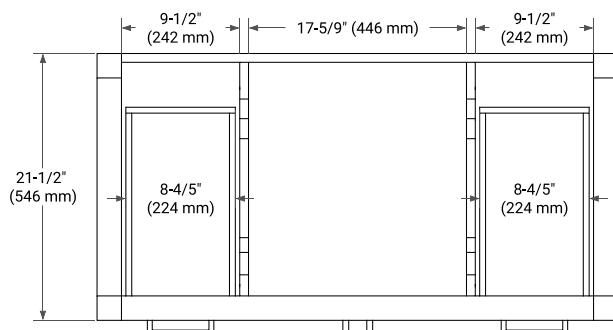

42" SINGLE SINK BASE CABINET

BASE CABINET DIMENSIONS

42" W x 21.5" D x 34.5" H

FEATURES

- Solid wood frame & plywood panels
- Dovetail drawers and joints
- Soft closing doors & drawers

HARDWARE FINISHES*

Brushed Nickel Satin Brass Matte Black Polished Chrome

42" SINGLE OVAL SINK COUNTERTOP WITH 1.5 IN. THICKNESS

OVERALL DIMENSIONS

42.25" W x 22" D x 1.5" H

COUNTERTOP OPTIONS

Carrara White Quartz

FEATURES

- Solid countertop with mitered edges & seams
- Undermount white oval sink
- Pre-drilled for 8" widespread faucet

INCLUDED

- Countertop
- Matching Backsplash
- Oval Sink

COUNTERTOP PLAN VIEW

EDGE SIDE VIEW

THREE DIMENSIONAL COUNTERTOP VIEW