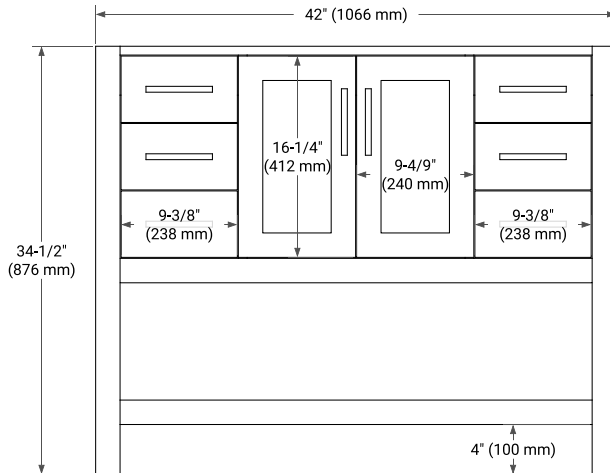

42" SINGLE SINK BASE CABINET

BASE CABINET DIMENSIONS

42" W x 21.5" D x 34.5" H

FEATURES

- Solid wood frame & plywood panels
- Dovetail drawers and joints
- Soft closing doors & drawers

HARDWARE FINISHES*

Brushed Nickel   Satin Brass   Matte Black   Polished Chrome

*Hardware comes preinstalled with the illustrated option. Other finishes are available on our online store if you prefer a different one.

AVAILABLE COLORS

White   Grey   Midnight Blue

FRONT VIEW

SIDE VIEW

PLAN VIEW