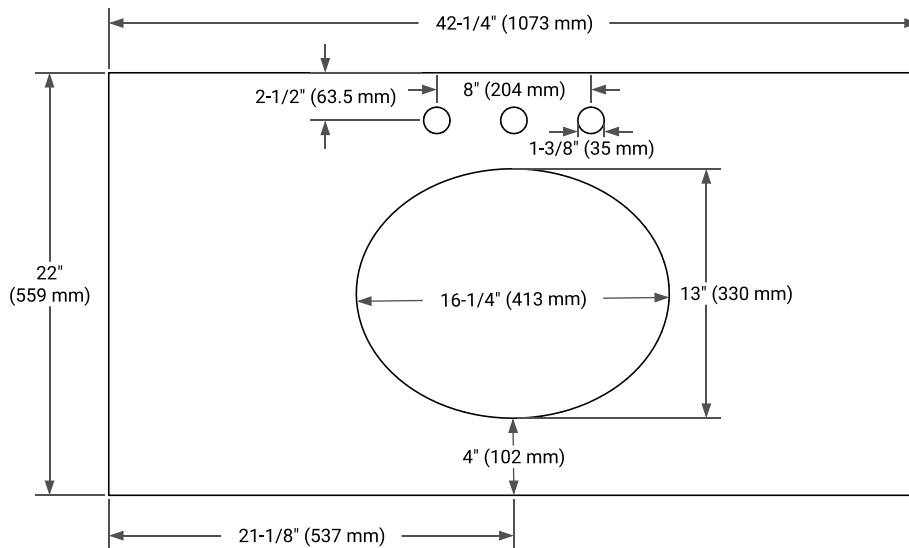

42" SINGLE SINK BASE CABINET

BASE CABINET DIMENSIONS

42" W x 21.5" D x 34.5" H

FEATURES

- Solid wood frame & plywood panels
- Dovetail drawers and joints
- Soft closing doors & drawers

HARDWARE FINISHES*

Brushed Nickel Satin Brass Matte Black Polished Chrome

42" SINGLE OVAL SINK COUNTERTOP WITH 1.5 IN. THICKNESS

OVERALL DIMENSIONS

42.25" W x 22" D x 1.5" H

COUNTERTOP OPTIONS

Carrara White Quartz

FEATURES

- Solid countertop with mitered edges & seams
- Undermount white oval sink
- Pre-drilled for 8" widespread faucet

INCLUDED

- Countertop
- Matching Backsplash
- Oval Sink

COUNTERTOP PLAN VIEW

EDGE SIDE VIEW

THREE DIMENSIONAL COUNTERTOP VIEW