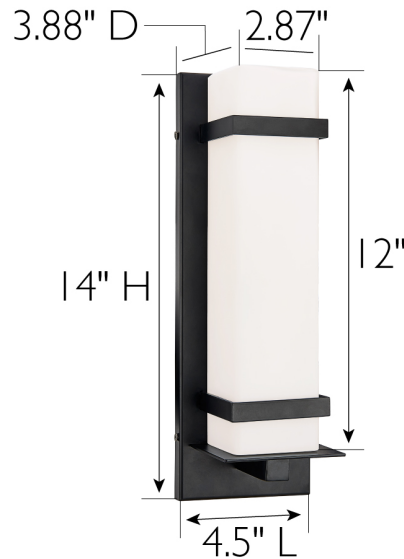

## Davis I-Light Indoor/Outdoor Wall Light

Matte Black Finish

### SPECIFICATIONS

<b>MOUNTING:</b>	Wall Mount	<b>LED BRIGHTNESS (LUMENS):</b>	N/A
<b>SLOPED CEILING ADAPTABLE:</b>	No	<b>LED COLOR CORRELATED TEMPERATURE (CCT):</b>	N/A
<b>LAMP TYPE 1:</b>	Incandescent	<b>LED COLOR RENDERING INDEX (CRI):</b>	N/A
<b>BULB INCLUDED:</b>	No	<b>LED EFFICACY:</b>	N/A
<b>WATTS PER BULB:</b>	60W or LED equivalent	<b>LED AVERAGE RATED LIFE:</b>	N/A
<b>TOTAL WATTAGE:</b>	60W or LED equivalent	<b>ENERGY EFFICIENT:</b>	No
<b>DIMMABLE:</b>	No	<b>LIGHTING AMPS:</b>	0.5
<b>MATERIAL CONSTRUCTION:</b>	Steel/Aluminum	<b>VOLTAGE:</b>	120V
<b>ASSEMBLED DIMENSIONS:</b>	14" H x 4.5" L x 3.88" D		
<b>WEIGHT:</b>	3.36 lbs.		
<b>BACKPLATE DIMENSIONS:</b>	14" H x 4.5" W x 0.59" D		
<b>CANOPY/PLATE DIMENSIONS:</b>	N/A		
<b>GLASS/SHADE DIMENSIONS:</b>	12" H x 2.87" L x 2.87" D		
<b>GLASS/SHADE MATERIAL:</b>	Glass		
<b>GLASS/SHADE TYPE:</b>	Frosted		
<b>GLASS/SHADE COLOR:</b>	White		