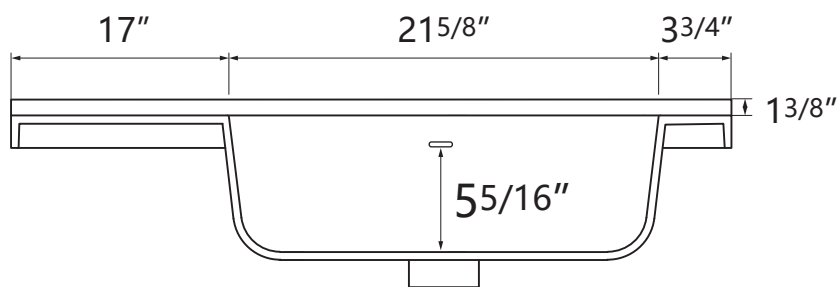

ZEAFIVE[®]

DIMENSION DETAILS BATHROOM VANITY

✉ Email: service@bestgosupplychaininc.com

MODEL.
FA42R

PRODUCT
INSTRUCTION
VIDEO

Top View

VANITY SIZE

Front View

Side View