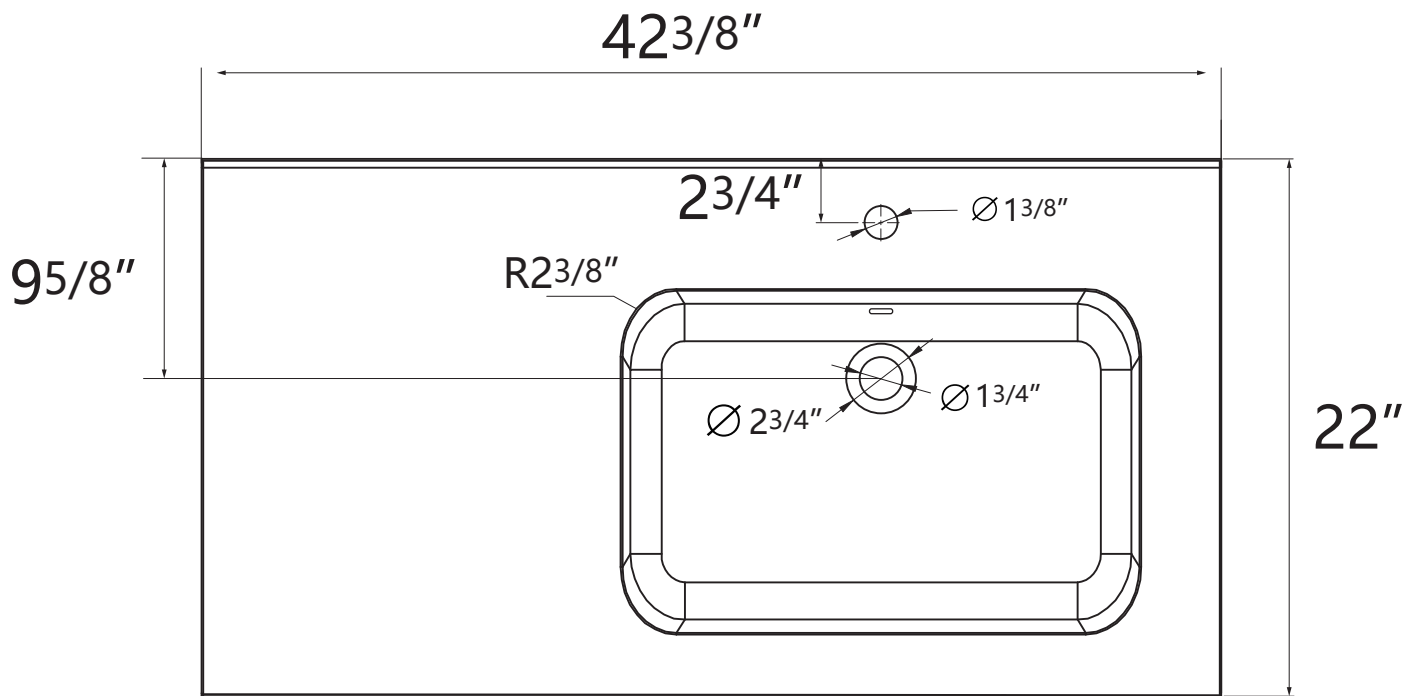

ZEAFIVE[®]

DIMENSION DETAILS BATHROOM VANITY

✉ Email: service@bestgosupplychaininc.com

MODEL.
FA42R

PRODUCT
INSTRUCTION
VIDEO

Top View

VANITY SIZE

Front View

Side View