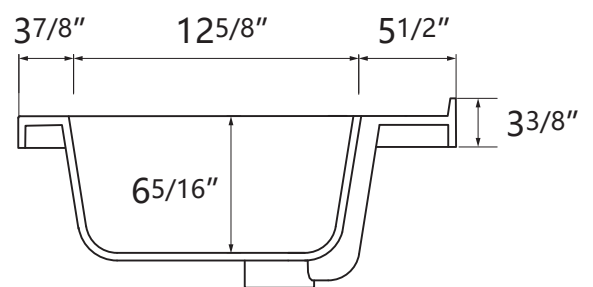

ZEAFIVE[®]

DIMENSION DETAILS BATHROOM VANITY

✉ Email: service@bestgosupplychaininc.com

MODEL.
FA42R

PRODUCT
INSTRUCTION
VIDEO

Top View

VANITY SIZE

Front View

Side View