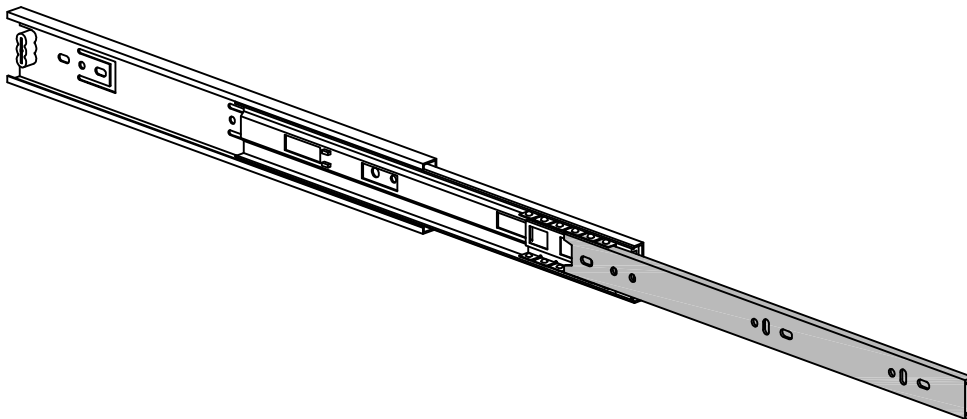

Step 1

Remark: there is a tip restraint kit provided on the back of this product.
 Please read the directions thoroughly and install **Immediately** when placed in home.

①x1	②x1	③x2	④x1
			
Ø 5 x 50mm	Ø 5 x 15mm		

Slide Rail Installation Method

1. Slide out the tab.

2. Position the slide rod against the tab.

3. Push the drawer in.

WARRANTY

- We strive to offer quality products, and we also try our best to satisfy every customer who orders from us with products or services as needed.
- Replacement parts can be purchased from our company if available.
- For returns, please check the return policy with the retailer or marketplace where you purchased the item.