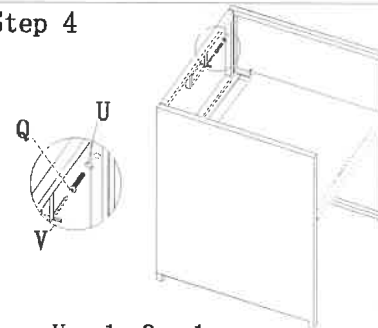

Assembly Instruction

9pcs High back cube dining set

Accessories

You should have...

A x 4 	B x 4 	C x 4 	D x 4 	
E x 4 	F x 8 	G x 4 	H x 2 	
J x 4 		L x 2 	N x 1 	
O x 8 	Q x 44  M6*35	R x 56  M6*15	S x 4  M6*45	
T x 4  M6	U x 124  M6	V x 1  M6	W x 16  M6*30	Z x 1 

Assembly Instruction

9pcs High back cube dining set

How to ... assemble the chair

You should have...

Step 1

A x 1 B x 1 U x 1 Q x 1

Step 2

C x 1 U x 5 Q x 5

Step 3

D x 1 U x 4 Q x 4

Step 4

U x 1 Q x 1

A x 1

B x 1

C x 1

D x 1