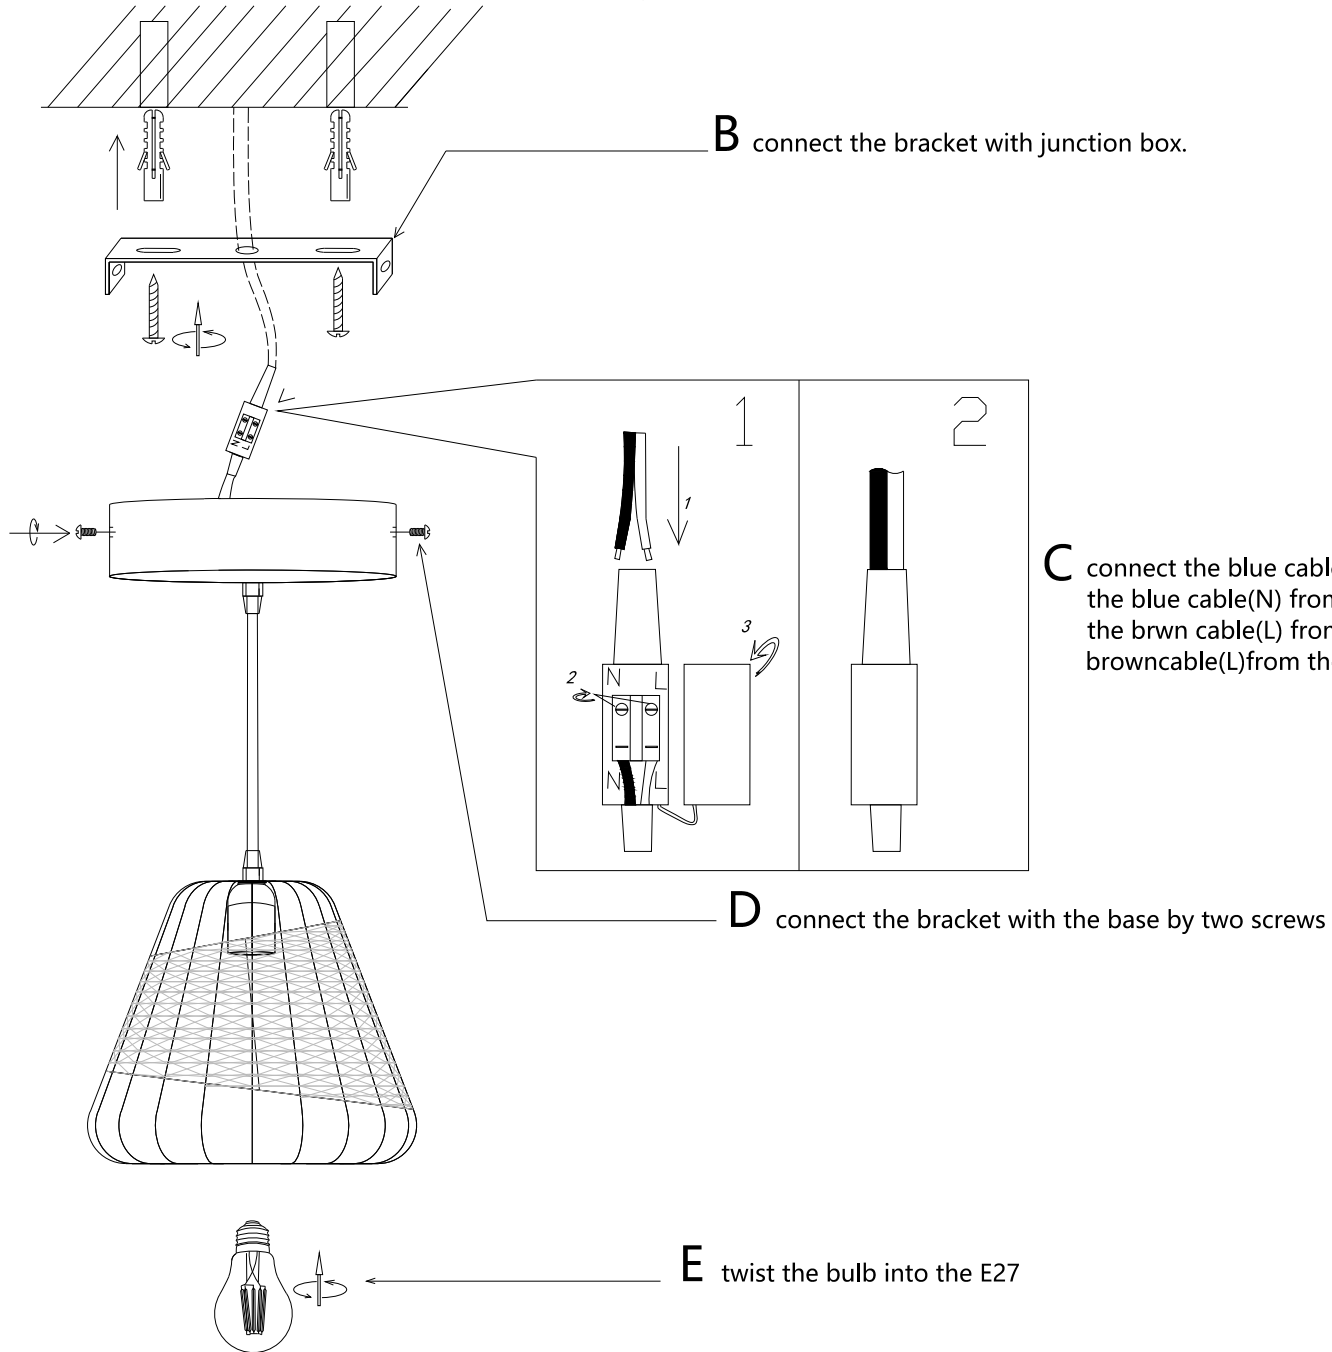

Lightsin

SKU: LI460009
Ratings: 220-240V~ 50/60Hz
Power: Max.40W

Turn off the switch

Turn on the switch