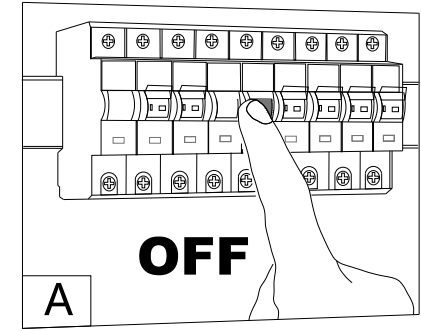

Lightsin

SKU: LI460009
Ratings: 220-240V~ 50/60Hz
Power: Max.40W

Turn off the switch

Turn on the switch