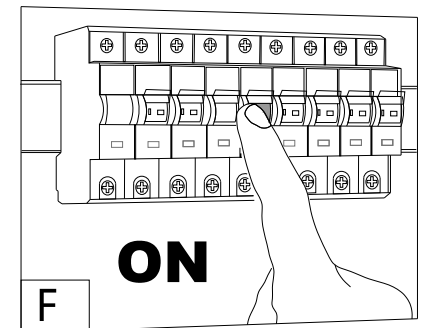

Lightsin

SKU: LI460009
Ratings: 220-240V~ 50/60Hz
Power: Max.40W

Turn off the switch

Turn on the switch