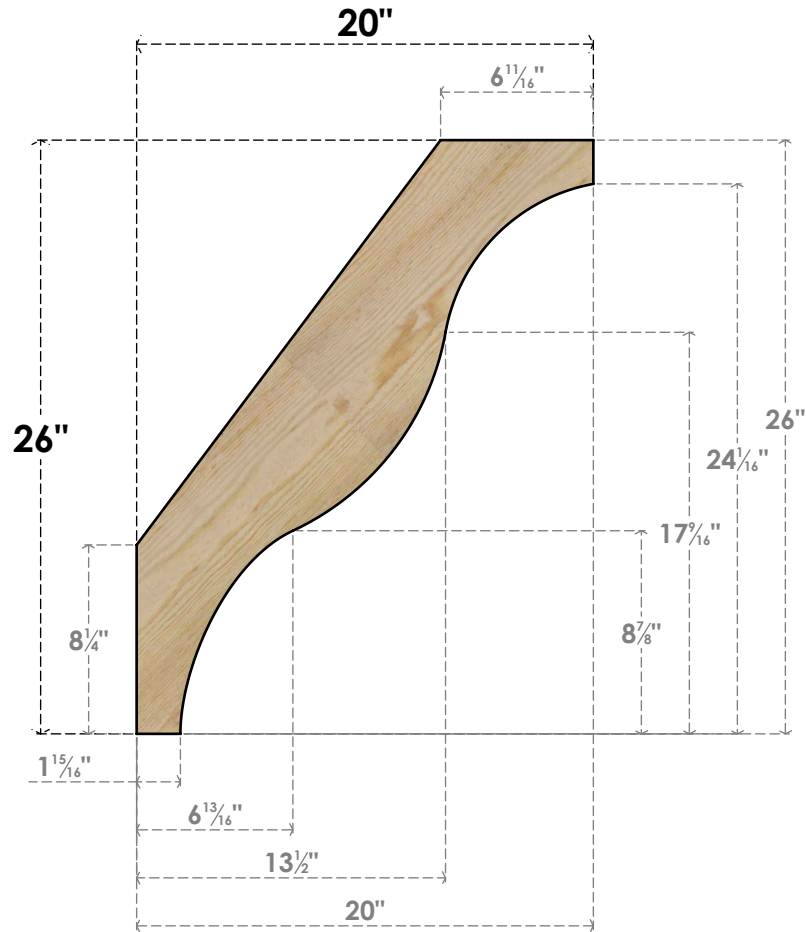

BRC06X20X26FST00RDF

6"W X 20"D X 26"H FUNSTON ROUGH SAWN BRACE, DOUGLAS FIR

SIDE

FRONT

EKENA MILLWORK
 2300 WEST MAIN ST.
 CLARKSVILLE, TX 75426
 TOLL FREE: 866-607-0453
 WWW.EKENAMILLWORK.COM

NOTES

1. INSTALLATION TO BE COMPLETED IN ACCORDANCE WITH MANUFACTURER'S SPECIFICATIONS.
2. DRAWING MAY NOT BE TO SCALE
3. THIS DRAWING IS INTENDED FOR DESIGN AND PLANNING PURPOSES ONLY.
4. ALL INFORMATION CONTAINED HEREIN WAS CURRENT AT THE TIME OF DEVELOPMENT BUT MUST BE REVIEWED AND APPROVED BY THE PRODUCT MANUFACTURER TO BE CONSIDERED ACCURATE.
5. PRODUCTS ARE NOT KILN DRIED. THIS ITEM IS UNIQUE AND WILL CONTAIN THE NATURAL VARIATIONS THAT THE WOOD SPECIES OFFERS. THIS MAY RESULT IN VARIATIONS UP TO 1/4"