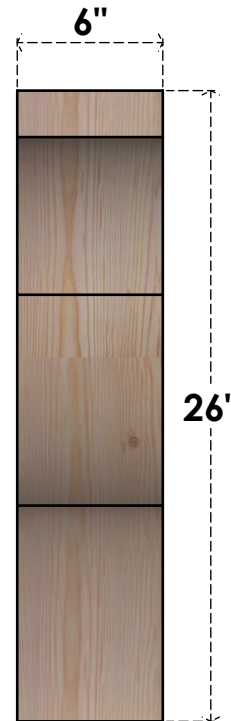

BRC06X20X26FST00RDF

6"W X 20"D X 26"H FUNSTON ROUGH SAWN BRACE, DOUGLAS FIR

SIDE

FRONT

EKENA MILLWORK
 2300 WEST MAIN ST.
 CLARKSVILLE, TX 75426
 TOLL FREE: 866-607-0453
 WWW.EKENAMILLWORK.COM

NOTES

1. INSTALLATION TO BE COMPLETED IN ACCORDANCE WITH MANUFACTURER'S SPECIFICATIONS.
2. DRAWING MAY NOT BE TO SCALE
3. THIS DRAWING IS INTENDED FOR DESIGN AND PLANNING PURPOSES ONLY.
4. ALL INFORMATION CONTAINED HEREIN WAS CURRENT AT THE TIME OF DEVELOPMENT BUT MUST BE REVIEWED AND APPROVED BY THE PRODUCT MANUFACTURER TO BE CONSIDERED ACCURATE.
5. PRODUCTS ARE NOT KILN DRIED. THIS ITEM IS UNIQUE AND WILL CONTAIN THE NATURAL VARIATIONS THAT THE WOOD SPECIES OFFERS. THIS MAY RESULT IN VARIATIONS UP TO 1/4"