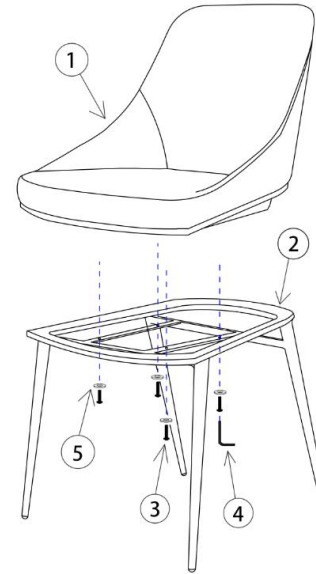

ASSEMBLY INSTRUCTIONS.

DINING CHAIR PINK VELVET

THANK YOU FOR YOUR PURCHASE!

PARTS AND HARDWARE.

1 SEAT x 1

2 LEG x 1

3 BOLT M6-40 x 4

4 ALLEN KEY M4 x 1

5 FLAT WASHER x 4

NOTES.

Thank you for purchasing this quality product! Be sure to check all packing material carefully for small part that may have come loose inside the carton during shipping.

CAUTION: The item is heavy, assembly should be performed by two people.

STEP 1.

STEP 2.