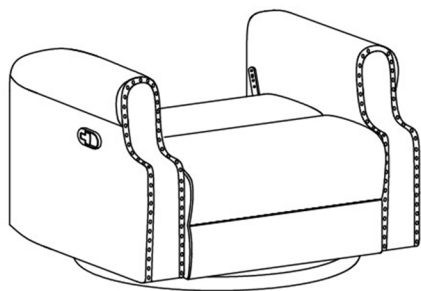

PARTS

A*1

Seat frame

B*1