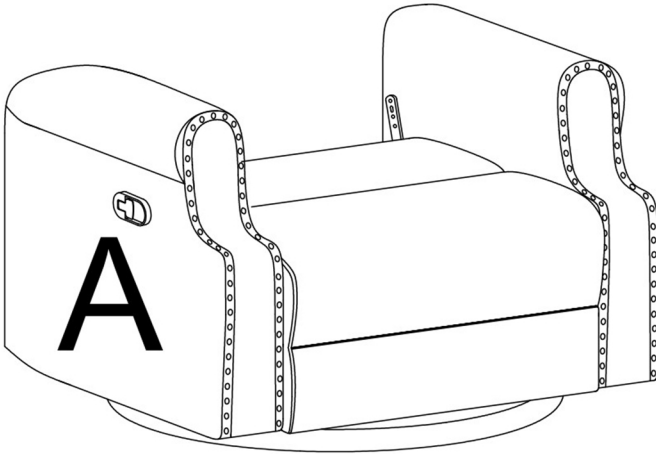

EXPLODED VIEW