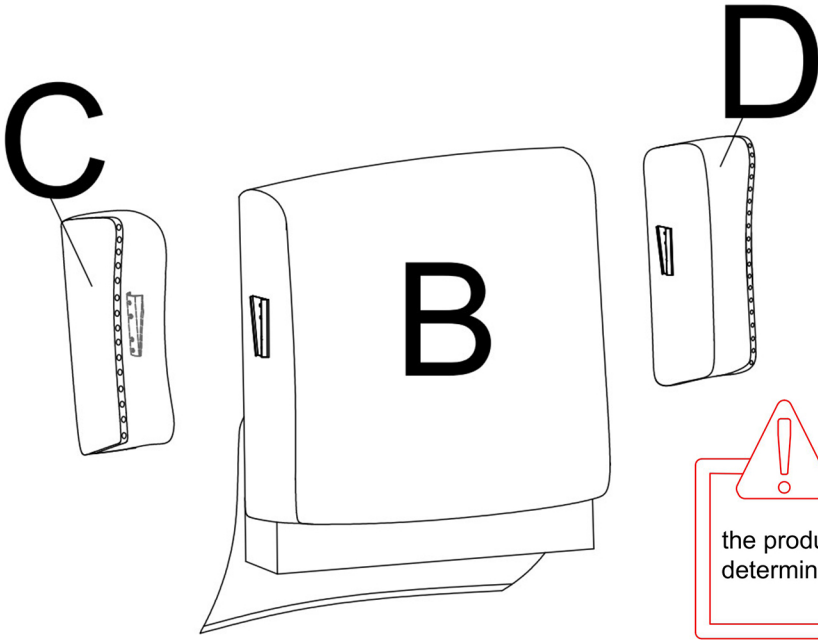

EXPLODED VIEW