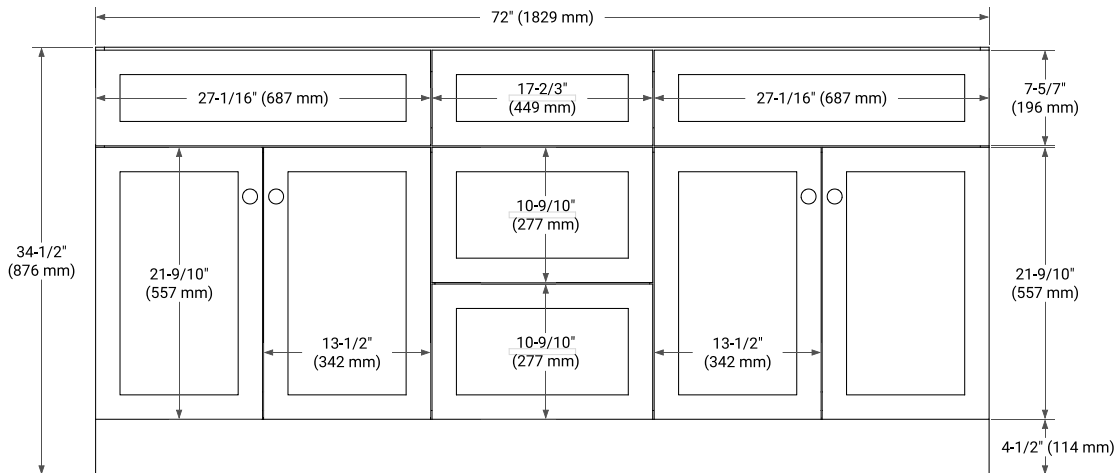

72" DOUBLE SINK BASE CABINET

BASE CABINET DIMENSIONS

72" W x 21.5" D x 34.5" H

FEATURES

- Solid wood frame & plywood panels
- Dovetail drawers and joints
- Soft closing doors & drawers

HARDWARE FINISHES*

Brushed Nickel   Satin Brass   Matte Black   Polished Chrome

Hardware comes preinstalled with the illustrated option. Other finishes are available on our online store if you prefer a different one.

AVAILABLE COLORS

White   Grey   Midnight Blue   Black

FRONT VIEW

SIDE VIEW

PLAN VIEW