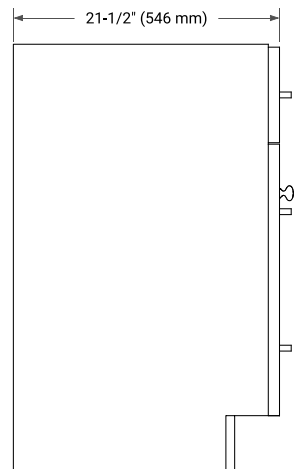

72" DOUBLE SINK BASE CABINET

BASE CABINET DIMENSIONS

72" W x 21.5" D x 34.5" H

FEATURES

- Solid wood frame & plywood panels
- Dovetail drawers and joints
- Soft closing doors & drawers

HARDWARE FINISHES*

Brushed Nickel Satin Brass Matte Black Polished Chrome

PLAN VIEW

73" DOUBLE OVAL SINK COUNTERTOP WITH 1.5 IN. THICKNESS

OVERALL DIMENSIONS

73" W x 22" D x 1.5" H

COUNTERTOP OPTIONS

Carrara Marble

White Quartz

FEATURES

- Solid countertop with mitered edges & seams
- Undermount white oval sink
- Pre-drilled for 8" widespread faucet

INCLUDED

- Countertop
- Matching Backsplash
- Oval Sinks

COUNTERTOP PLAN VIEW

EDGE SIDE VIEW

THREE DIMENSIONAL COUNTERTOP VIEW