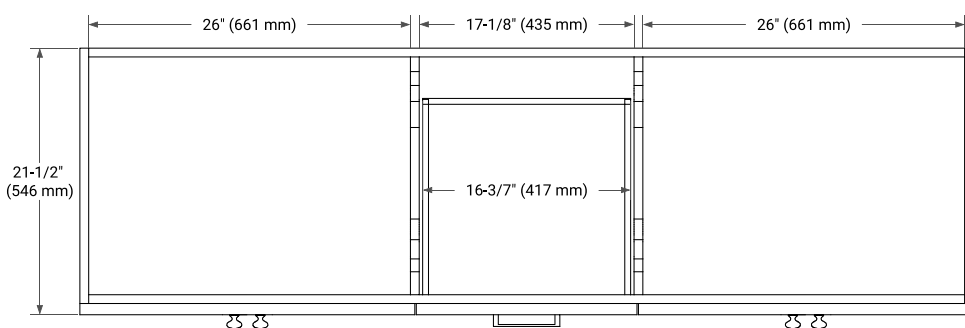

72" DOUBLE SINK BASE CABINET

BASE CABINET DIMENSIONS

72" W x 21.5" D x 34.5" H

FEATURES

- Solid wood frame & plywood panels
- Dovetail drawers and joints
- Soft closing doors & drawers

HARDWARE FINISHES*

Brushed Nickel Satin Brass Matte Black Polished Chrome

PLAN VIEW

73" DOUBLE OVAL SINK COUNTERTOP WITH 1.5 IN. THICKNESS

OVERALL DIMENSIONS

73" W x 22" D x 1.5" H

COUNTERTOP OPTIONS

Carrara Marble

White Quartz

FEATURES

- Solid countertop with mitered edges & seams
- Undermount white oval sink
- Pre-drilled for 8" widespread faucet

INCLUDED

- Countertop
- Matching Backsplash
- Oval Sinks

COUNTERTOP PLAN VIEW

EDGE SIDE VIEW

THREE DIMENSIONAL COUNTERTOP VIEW