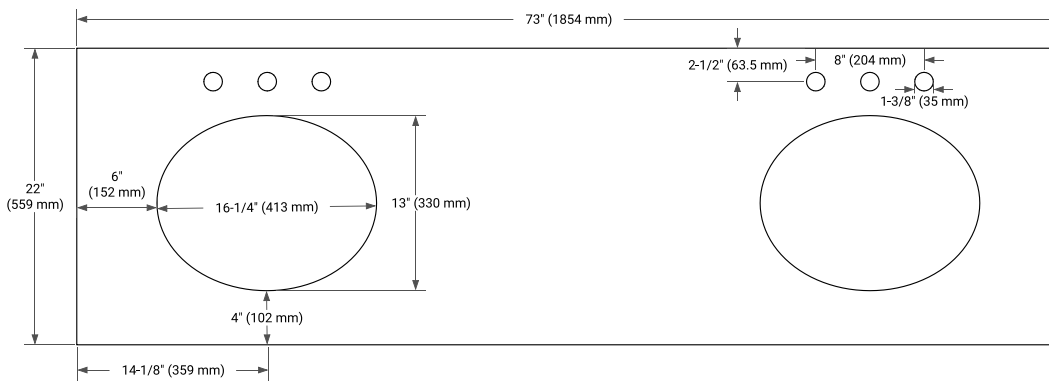

72" DOUBLE SINK BASE CABINET

BASE CABINET DIMENSIONS

72" W x 21.5" D x 34.5" H

FEATURES

- Solid wood frame & plywood panels
- Dovetail drawers and joints
- Soft closing doors & drawers

HARDWARE FINISHES*

Brushed Nickel Satin Brass Matte Black Polished Chrome

PLAN VIEW

73" DOUBLE OVAL SINK COUNTERTOP WITH 1.5 IN. THICKNESS

OVERALL DIMENSIONS

73" W x 22" D x 1.5" H

COUNTERTOP OPTIONS

Carrara Marble

White Quartz

FEATURES

- Solid countertop with mitered edges & seams
- Undermount white oval sink
- Pre-drilled for 8" widespread faucet

INCLUDED

- Countertop
- Matching Backsplash
- Oval Sinks

COUNTERTOP PLAN VIEW

EDGE SIDE VIEW

THREE DIMENSIONAL COUNTERTOP VIEW