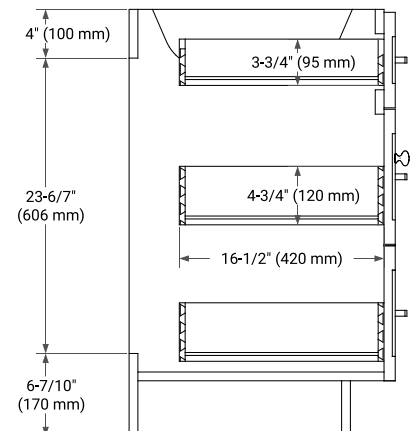

72" DOUBLE SINK BASE CABINET

BASE CABINET DIMENSIONS

72" W x 21.5" D x 34.5" H

FEATURES

- Solid wood frame & plywood panels
- Dovetail drawers and joints
- Soft closing doors & drawers

HARDWARE FINISHES*

Brushed Nickel Satin Brass Matte Black Polished Chrome

PLAN VIEW

73" DOUBLE OVAL SINK COUNTERTOP WITH 1.5 IN. THICKNESS

OVERALL DIMENSIONS

73" W x 22" D x 1.5" H

COUNTERTOP OPTIONS

Carrara Marble

White Quartz

FEATURES

- Solid countertop with mitered edges & seams
- Undermount white oval sink
- Pre-drilled for 8" widespread faucet

INCLUDED

- Countertop
- Matching Backsplash
- Oval Sinks

COUNTERTOP PLAN VIEW

EDGE SIDE VIEW

THREE DIMENSIONAL COUNTERTOP VIEW