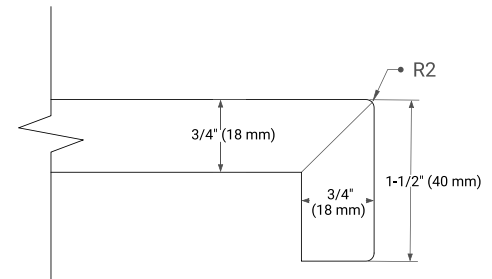

PLAN VIEW

73" DOUBLE OVAL SINK COUNTERTOP WITH 1.5 IN. THICKNESS

OVERALL DIMENSIONS

73" W x 22" D x 1.5" H

COUNTERTOP OPTIONS

Carrara Marble

White Quartz

FEATURES

- Solid countertop with mitered edges & seams
- Undermount white oval sink
- Pre-drilled for 8" widespread faucet

INCLUDED

- Countertop
- Matching Backsplash
- Oval Sinks

COUNTERTOP PLAN VIEW

EDGE SIDE VIEW

THREE DIMENSIONAL COUNTERTOP VIEW