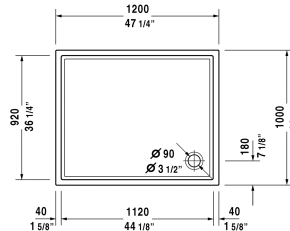

Starck Tubs/Shower trays Shower tray # 720123000000090

| < 47 1/4" Inch > |

Shower tray	Dimension	Weight	Order number
rectangle, cUPC listed, without panel, sanitary acrylic, 2 1/8" Inch			
Colors			
00 White			
Variant			
Shower tray	47 1/4" x 39 3/8" Inch	52.5 lb	720123000000090
Infobox			
A grid drain or similar should be used in conjunction with a p-trap under the floor. A 4" grid drain is necessary for shower trays with a 3 1/2" (90 mm) outlet.			
Accessory for shower trays			
Tile flange			790112

All drawings contain the necessary measurements which are subject to standard tolerances. They are stated in inch & mm and are non-binding. Exact measurements, in particular for customized installation scenarios, can only be taken from the finished ceramic piece.