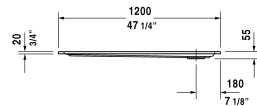

Starck Tubs/Shower trays Shower tray # 720123000000090

| < 47 1/4" Inch > |

Shower tray	Dimension	Weight	Order number
rectangle, cUPC listed, without panel, sanitary acrylic, 2 1/8" Inch			
Colors			
00 White			
Variant			
Shower tray	47 1/4" x 39 3/8" Inch	52.5 lb	720123000000090
Infobox			
A grid drain or similar should be used in conjunction with a p-trap under the floor. A 4" grid drain is necessary for shower trays with a 3 1/2" (90 mm) outlet.			
Accessory for shower trays			
Tile flange			790112

All drawings contain the necessary measurements which are subject to standard tolerances. They are stated in inch & mm and are non-binding. Exact measurements, in particular for customized installation scenarios, can only be taken from the finished ceramic piece.