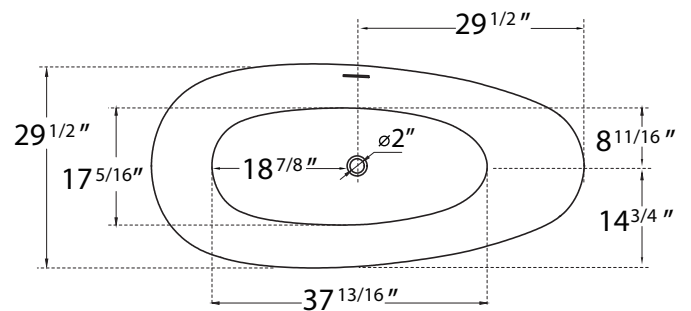

DIMENSION DETAILS

Freestanding Bathtub

PRODUCT
INSTRUCTION
VIDEO

MODEL No. GS326R

GS326R-55"

ADJUSTABLE FOOT: 4 PCS

(Side View)

GS326R-59"

ADJUSTABLE FOOT: 4 PCS

(Side View)

(Top View)

(Top View)