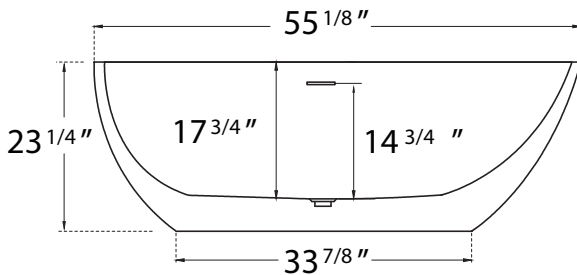

DIMENSION DETAILS

Freestanding Bathtub

PRODUCT
INSTRUCTION
VIDEO

MODEL No. GS326R

GS326R-55"

ADJUSTABLE FOOT: 4 PCS

(Side View)

GS326R-59"

ADJUSTABLE FOOT: 4 PCS

(Side View)

(Top View)

(Top View)