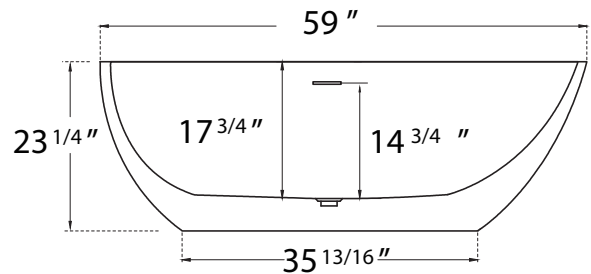

DIMENSION DETAILS

Freestanding Bathtub

PRODUCT
INSTRUCTION
VIDEO

MODEL No. GS326R

GS326R-55"

ADJUSTABLE FOOT: 4 PCS

(Side View)

GS326R-59"

ADJUSTABLE FOOT: 4 PCS

(Side View)

(Top View)

(Top View)