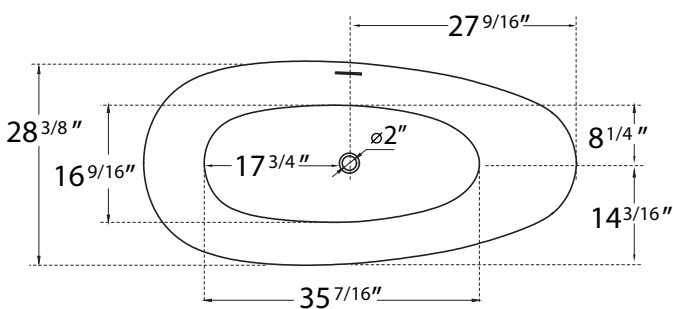

DIMENSION DETAILS

Freestanding Bathtub

PRODUCT
INSTRUCTION
VIDEO

MODEL No. GS326R

GS326R-55"

ADJUSTABLE FOOT: 4 PCS

(Side View)

GS326R-59"

ADJUSTABLE FOOT: 4 PCS

(Side View)

(Top View)

(Top View)