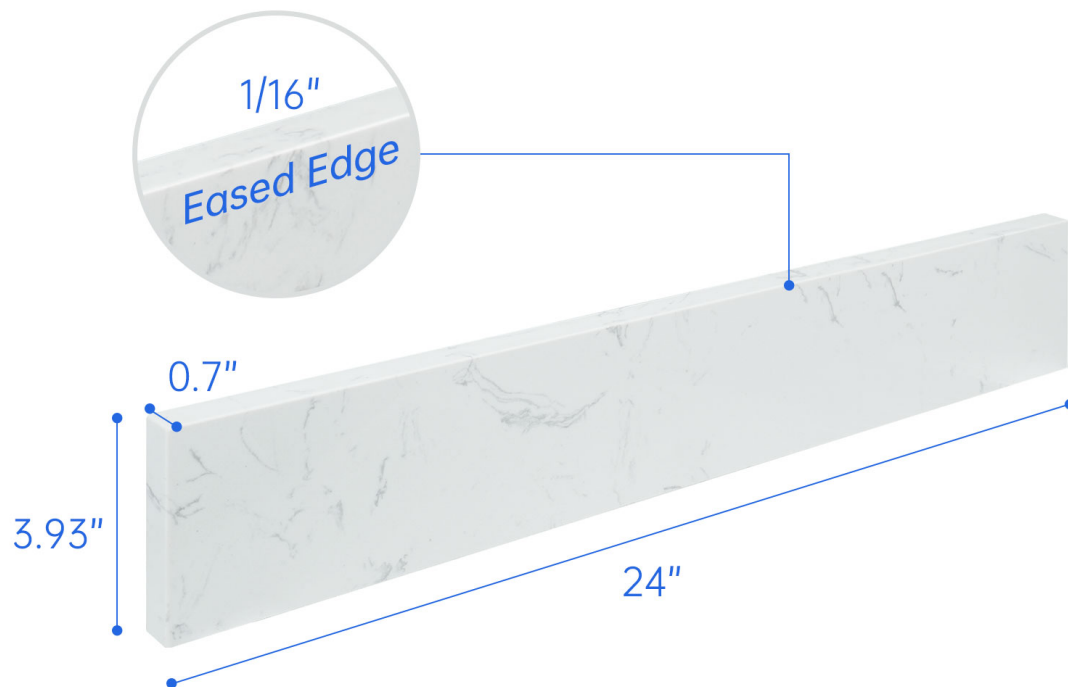

Replacement 24 Inch Backsplash in Carrara White

Universal Size For Vanity

Carrara White Engineered Stone Backsplash

Description

This backsplash guard is a perfect accessory to protect bathroom walls from water damage, designed to match standard sinks and countertops. It helps keep walls intact while adding a neat and attractive look to the bathroom sink area.