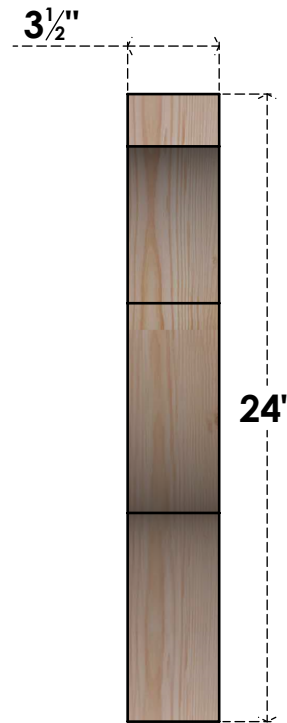

BRC04X24X24FST00SDF

3 1/2"W X 24"D X 24"H FUNSTON SMOOTH BRACE, DOUGLAS FIR

SIDE

FRONT

EKENA MILLWORK
 2300 WEST MAIN ST.
 CLARKSVILLE, TX 75426
 TOLL FREE: 866-607-0453
 WWW.EKENAMILLWORK.COM

NOTES

1. INSTALLATION TO BE COMPLETED IN ACCORDANCE WITH MANUFACTURER'S SPECIFICATIONS.
2. DRAWING MAY NOT BE TO SCALE
3. THIS DRAWING IS INTENDED FOR DESIGN AND PLANNING PURPOSES ONLY.
4. ALL INFORMATION CONTAINED HEREIN WAS CURRENT AT THE TIME OF DEVELOPMENT BUT MUST BE REVIEWED AND APPROVED BY THE PRODUCT MANUFACTURER TO BE CONSIDERED ACCURATE.
5. PRODUCTS ARE NOT KILN DRIED. THIS ITEM IS UNIQUE AND WILL CONTAIN THE NATURAL VARIATIONS THAT THE WOOD SPECIES OFFERS. THIS MAY RESULT IN VARIATIONS UP TO 1/4"