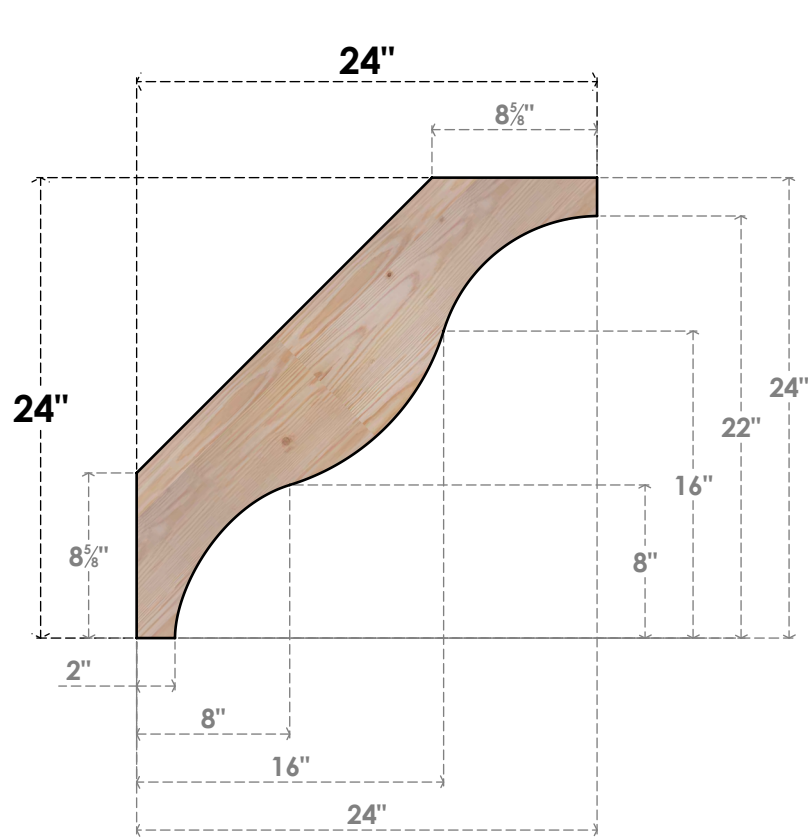

BRC04X24X24FST00SDF

3 1/2"W X 24"D X 24"H FUNSTON SMOOTH BRACE, DOUGLAS FIR

SIDE

FRONT

EKENA MILLWORK
 2300 WEST MAIN ST.
 CLARKSVILLE, TX 75426
 TOLL FREE: 866-607-0453
 WWW.EKENAMILLWORK.COM

NOTES

1. INSTALLATION TO BE COMPLETED IN ACCORDANCE WITH MANUFACTURER'S SPECIFICATIONS.
2. DRAWING MAY NOT BE TO SCALE
3. THIS DRAWING IS INTENDED FOR DESIGN AND PLANNING PURPOSES ONLY.
4. ALL INFORMATION CONTAINED HEREIN WAS CURRENT AT THE TIME OF DEVELOPMENT BUT MUST BE REVIEWED AND APPROVED BY THE PRODUCT MANUFACTURER TO BE CONSIDERED ACCURATE.
5. PRODUCTS ARE NOT KILN DRIED. THIS ITEM IS UNIQUE AND WILL CONTAIN THE NATURAL VARIATIONS THAT THE WOOD SPECIES OFFERS. THIS MAY RESULT IN VARIATIONS UP TO 1/4"