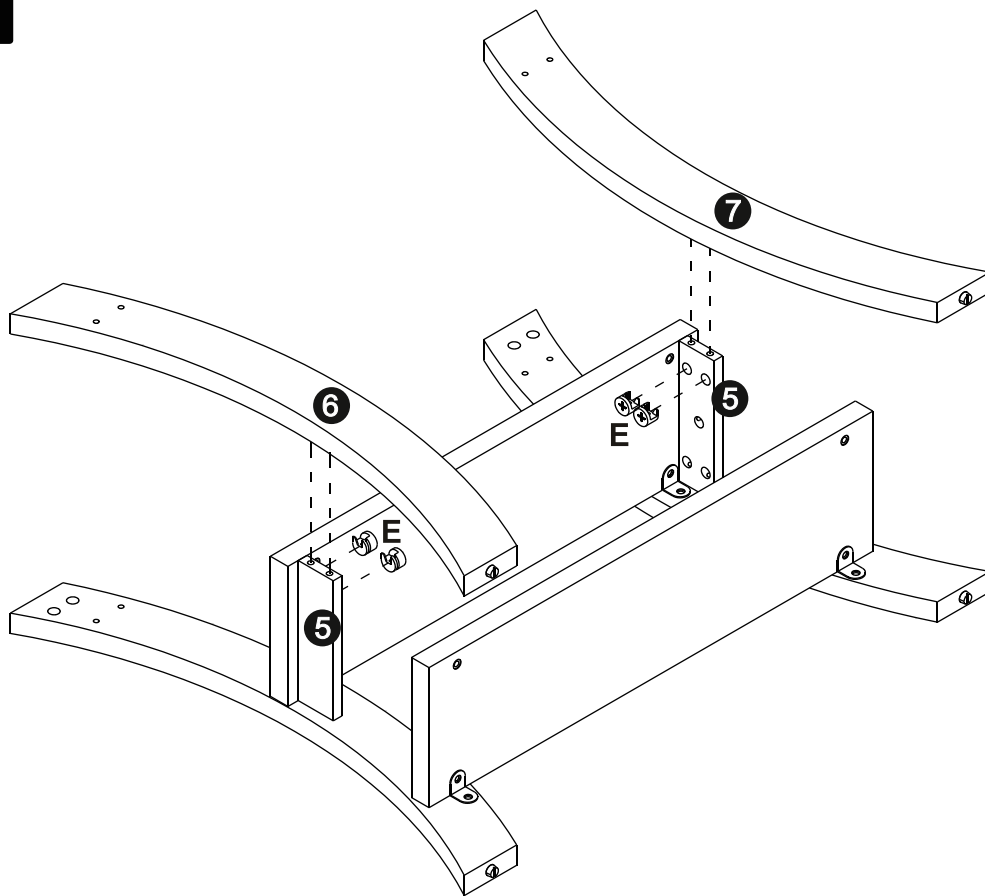

Screw the pin into the hole. Set the cams correctly by aligning the head of the cams with the lock pins. Lock the cam by turning the cam head with a screwdriver until it is tightened. Please do not use an electric screwdriver to assemble the unit.

E

Ø15mm
4 pcs

5

B

M6x12mm
4 pcs

6

B

M6x12mm
4 pcs

7

E

Ø15mm
4 pcs

8

B

M6x12mm
8 pcs

9

D
M6×44.5mm
8 pcs