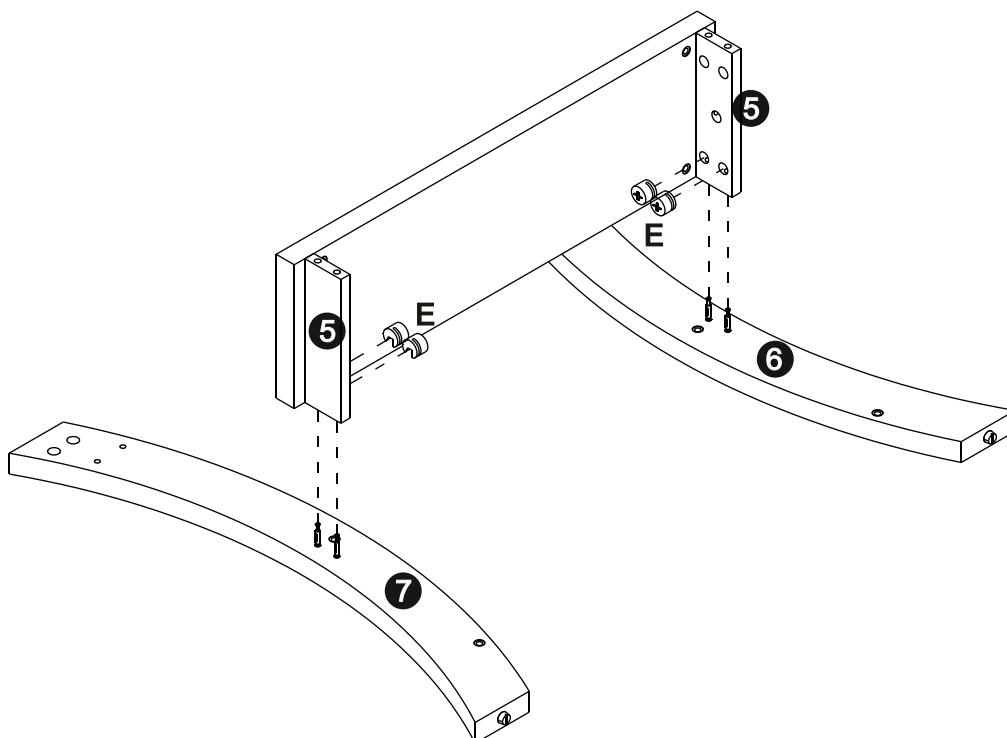

Screw the pin into the hole. Set the cams correctly by aligning the head of the cams with the lock pins. Lock the cam by turning the cam head with a screwdriver until it is tightened. Please do not use an electric screwdriver to assemble the unit.

1

D	F
M6×44.5mm	M6×10mm
8 pcs	4 pcs

2

D
M6×44.5mm
2 pcs

3

E

Ø15mm
2 pcs

4