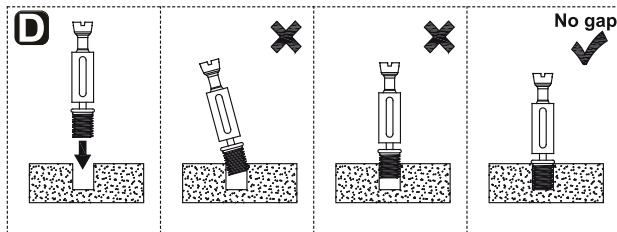

1

D	F
M6×44.5mm	M6×10mm
8 pcs	4 pcs

2

D
M6×44.5mm
2 pcs