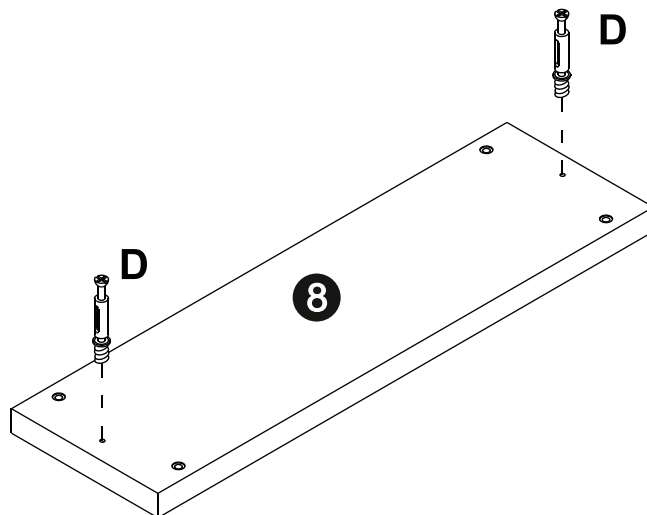

Screw the pin into the hole. Set the cams correctly by aligning the head of the cams with the lock pins. Lock the cam by turning the cam head with a screwdriver until it is tightened. Please do not use an electric screwdriver to assemble the unit.

1

D	F
M6×44.5mm	M6×10mm
8 pcs	4 pcs

2

D
M6×44.5mm
2 pcs

3

E

Ø15mm
2 pcs

4