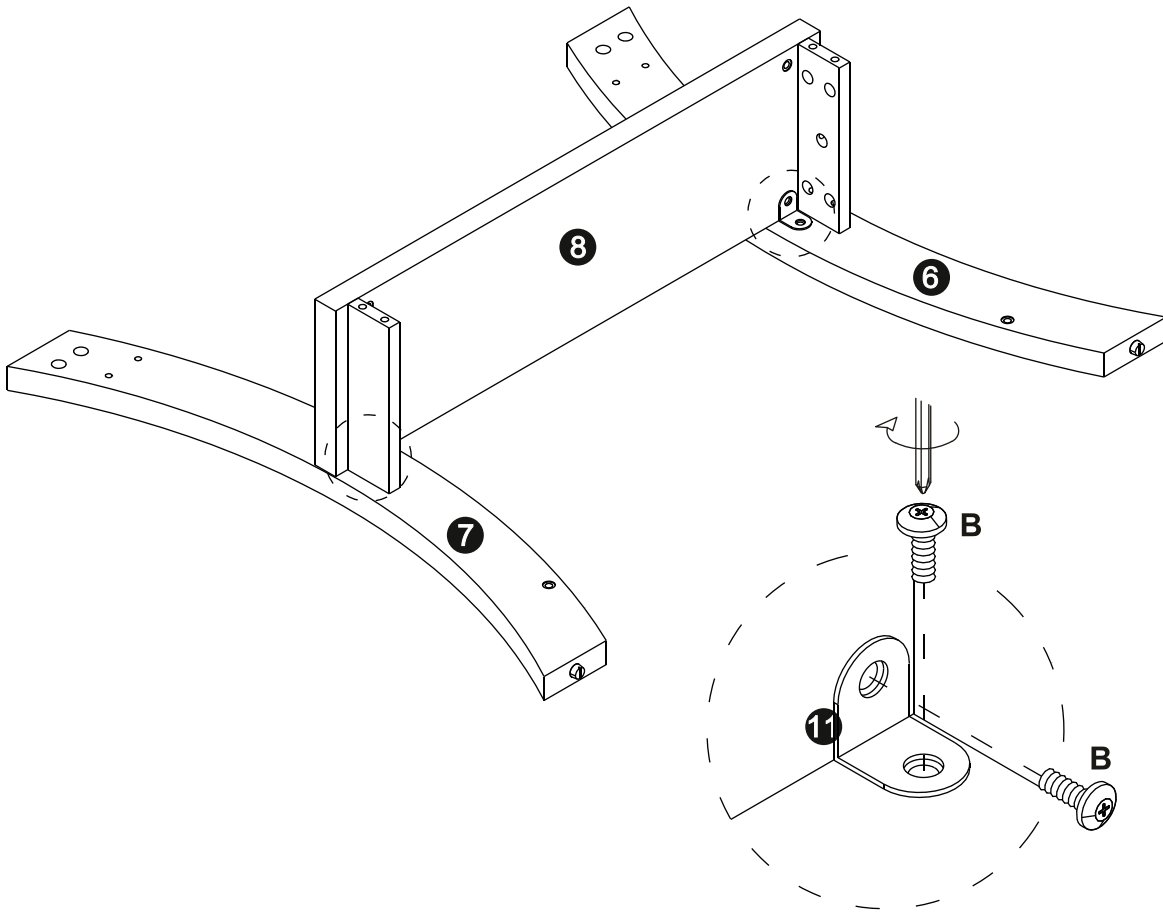

5

B
M6x12mm
4 pcs

6

B
M6x12mm
4 pcs