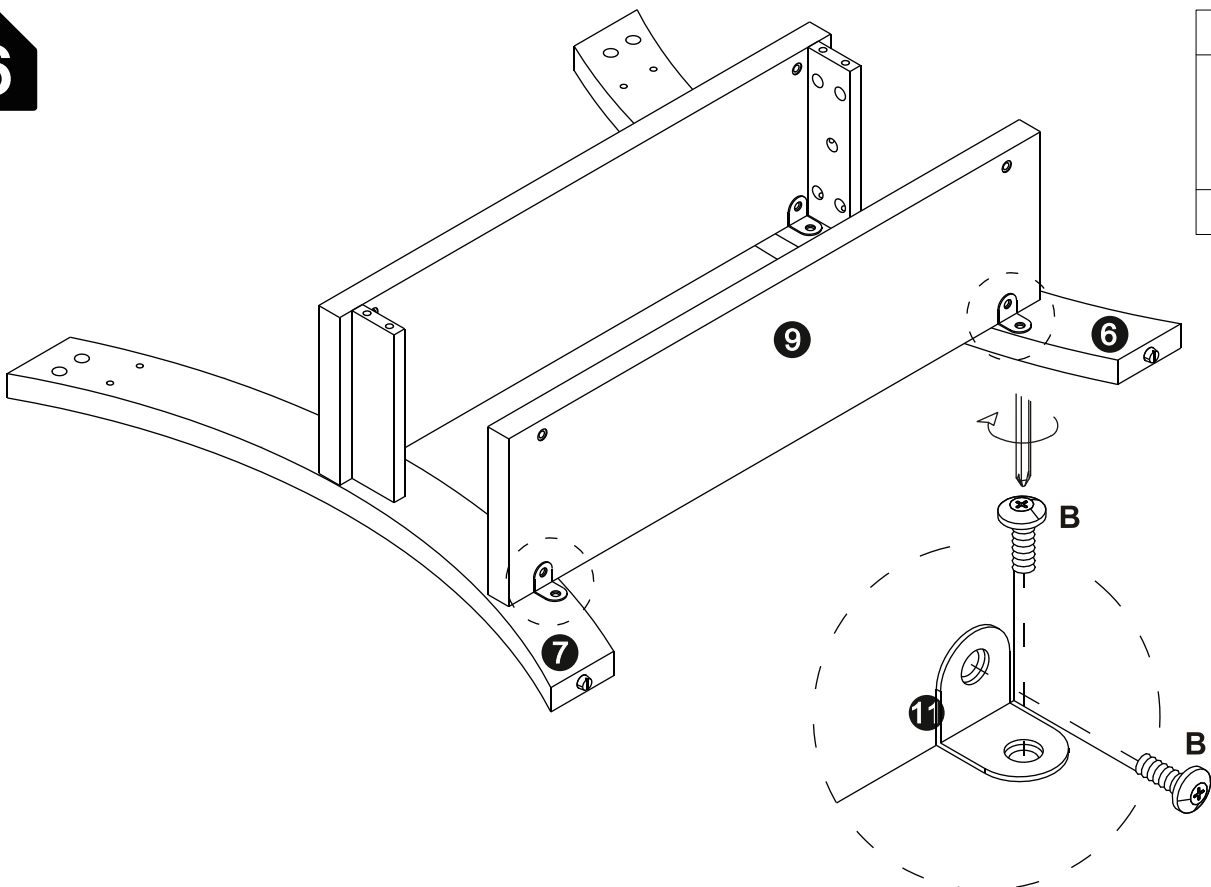

B
M6x12mm
4 pcs

6