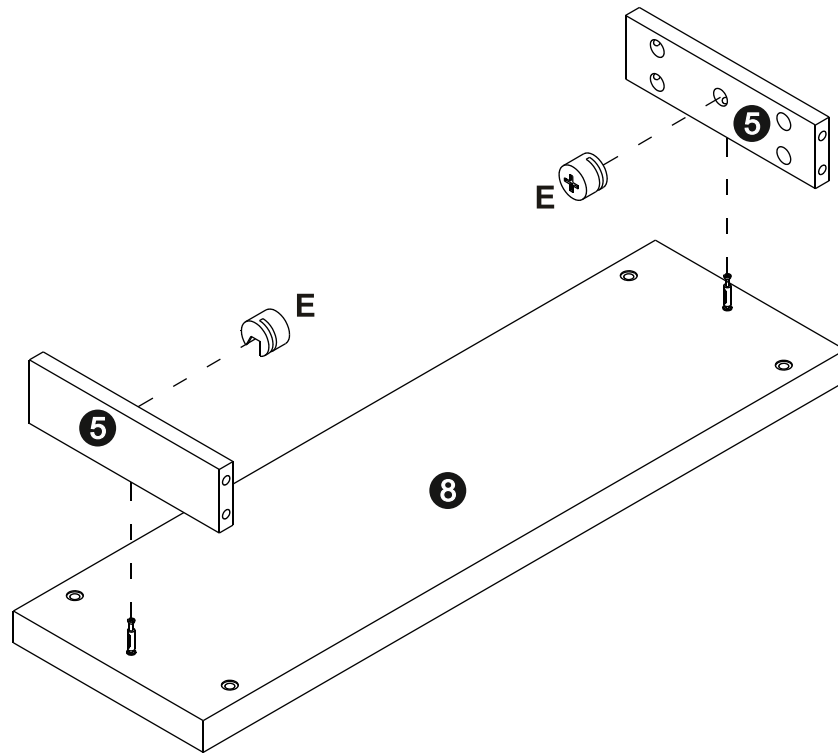

Screw the pin into the hole. Set the cams correctly by aligning the head of the cams with the lock pins. Lock the cam by turning the cam head with a screwdriver until it is tightened. Please do not use an electric screwdriver to assemble the unit.

1

D	F
M6×44.5mm	M6×10mm
8 pcs	4 pcs

2

D
M6×44.5mm
2 pcs

3

E

Ø15mm
2 pcs

4