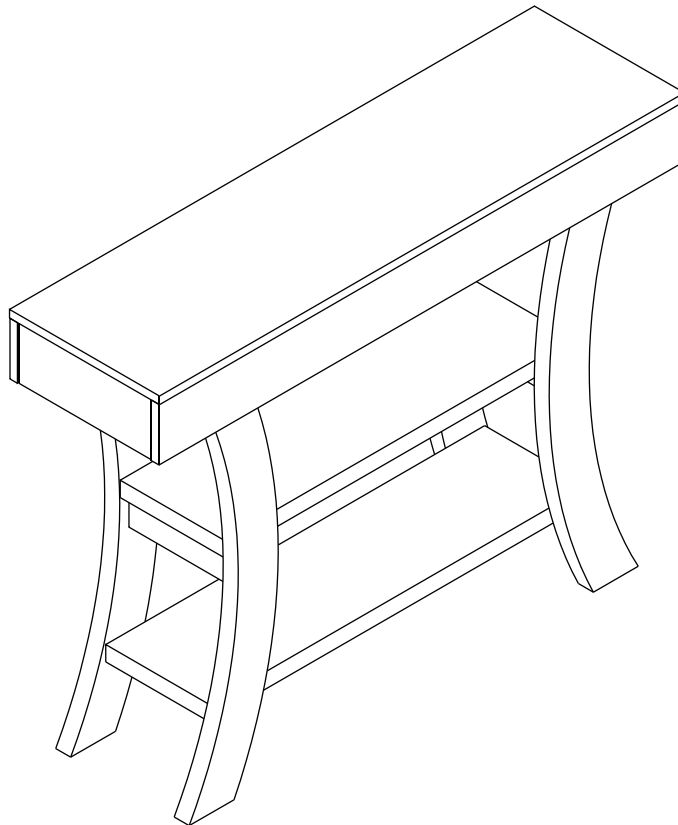

E
Ø15mm
20 pcs

14

C	G	H
4x24.5mm	Ø16xØ6.2mm	
2 pcs	2 pcs	2 pcs

DESIGNED FOR LIFE

Thank you for your support!

Contact our customer service team

support@tribesigns.com
www.tribesigns.com

1-424-220-6888