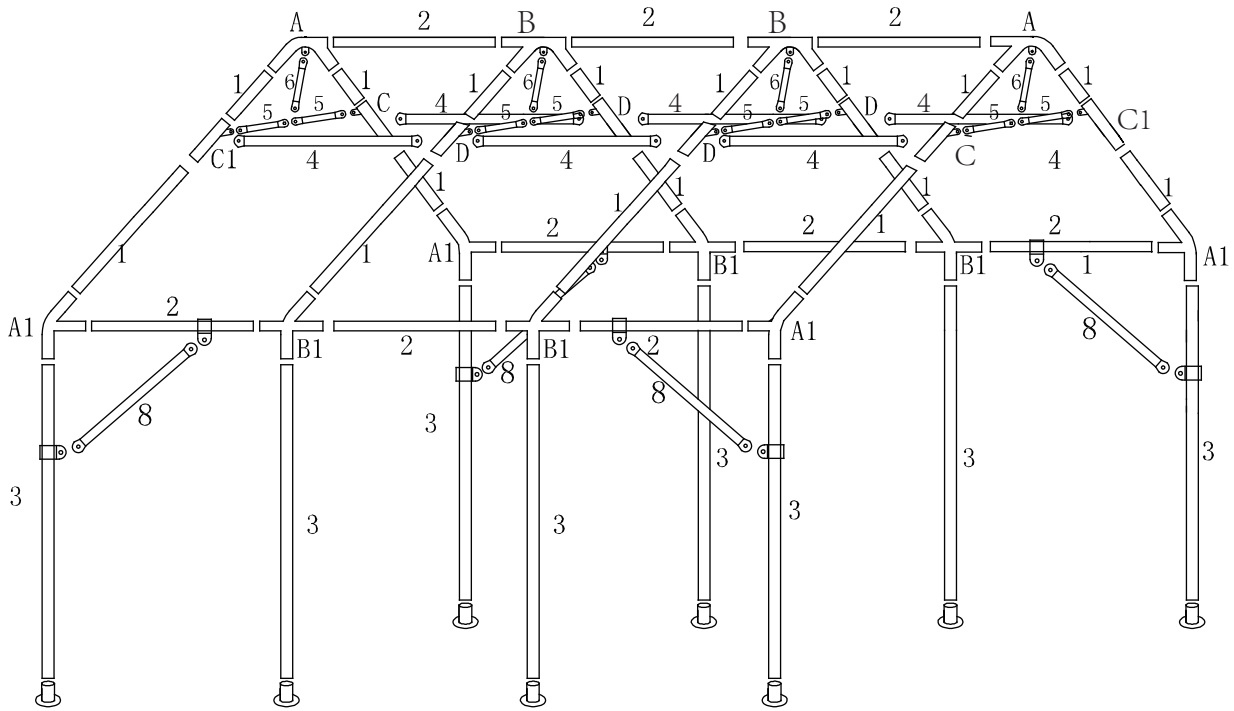

## 20X20 ft Carport

# CARPORT USER MANUAL

20 X 20 FT

**Our team is available 24/7 to help with any product questions. Contact us anytime!**

**1** x16

**2** x9

**3** x8

**4** x6

**5** x8

**C1** x2

**C** x2

**D** x4

**P** x1

**Q1** x1

M6\*16 x 12

M8\*50 x 16

M6\*16 x 16

M8\*50 x 8      M6\*25 x 8