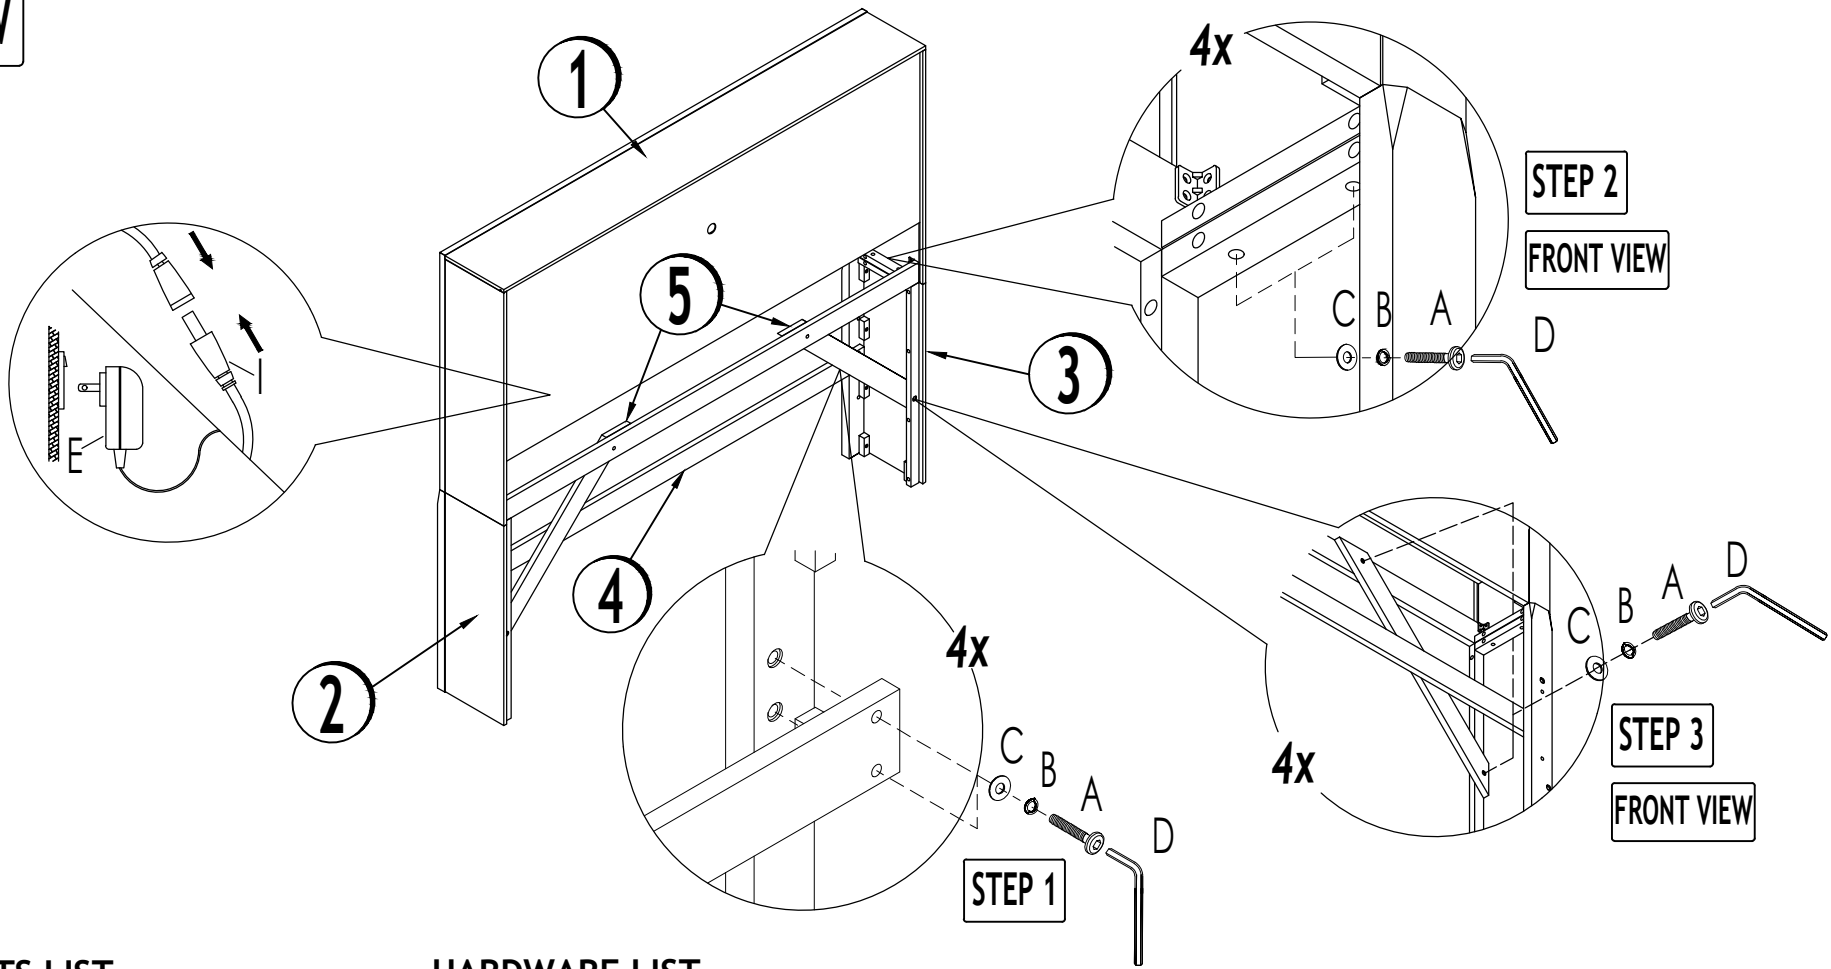

ASSEMBLY INSTRUCTIONS

SOUL-FHB

FULL STORAGE HEADBOARD W/LED - WHITE

BACK VIEW

PARTS LIST

NO	DESCRIPTION	QTY
1	HEADBOARD	1 PC.
2	HEADBOARD LEG (L)	1 PC.
3	HEADBOARD LEG (R)	1 PC.
4	HEADBOARD STRETCHER	1 PC.
5	HB CORNER SUPPORT	2 PCS.

HARDWARE LIST

NO	DESCRIPTION	SIZE	QTY
A	JCBC	M6 x 35MM	12 PCS.
B	SPRING WASHER	M8	12 PCS.
C	FLAT WASHER	M8 x 18MM	12 PCS.
D	ALLEN KEY	M4	1 PC.
E	ADAPTER	12V / 1.0A	1 PC.
F			
G			

TOOL REQUIRED (NOT PROVIDED)

IMPORTANT NOTE :

- * Place all wooden parts on a clean and smooth surface such as a rug or carpet to avoid the parts from being scratched.
- * Check to be sure that you have all parts and hardware.
- * Remove all wrapping materials, including staples & packing straps before you start to assemble.
- * Do not tighten all screws/bolts until all completely assembled.
- * Keep all hardware parts out of reach of children.

ASSEMBLY INSTRUCTIONS

SOUL-FHB / SOUL-FFB / SOUL-FDR / SOUL-FSR

FULL BED - WHITE

PARTS LIST

NO	DESCRIPTION	QTY
1	HEADBOARD	1 PC.
2	FOOTBOARD	1 PC.
3	STORAGE SIDE RAIL	2 PCS.
4	DRAWER FRAME	2 PCS.
5	SLAT	13 PCS.
6	CENTER DRAWER SUPPORT	1 PC.
7	CENTER RAIL	1 PC.
8	VERTICAL LEG -1	2 PCS.