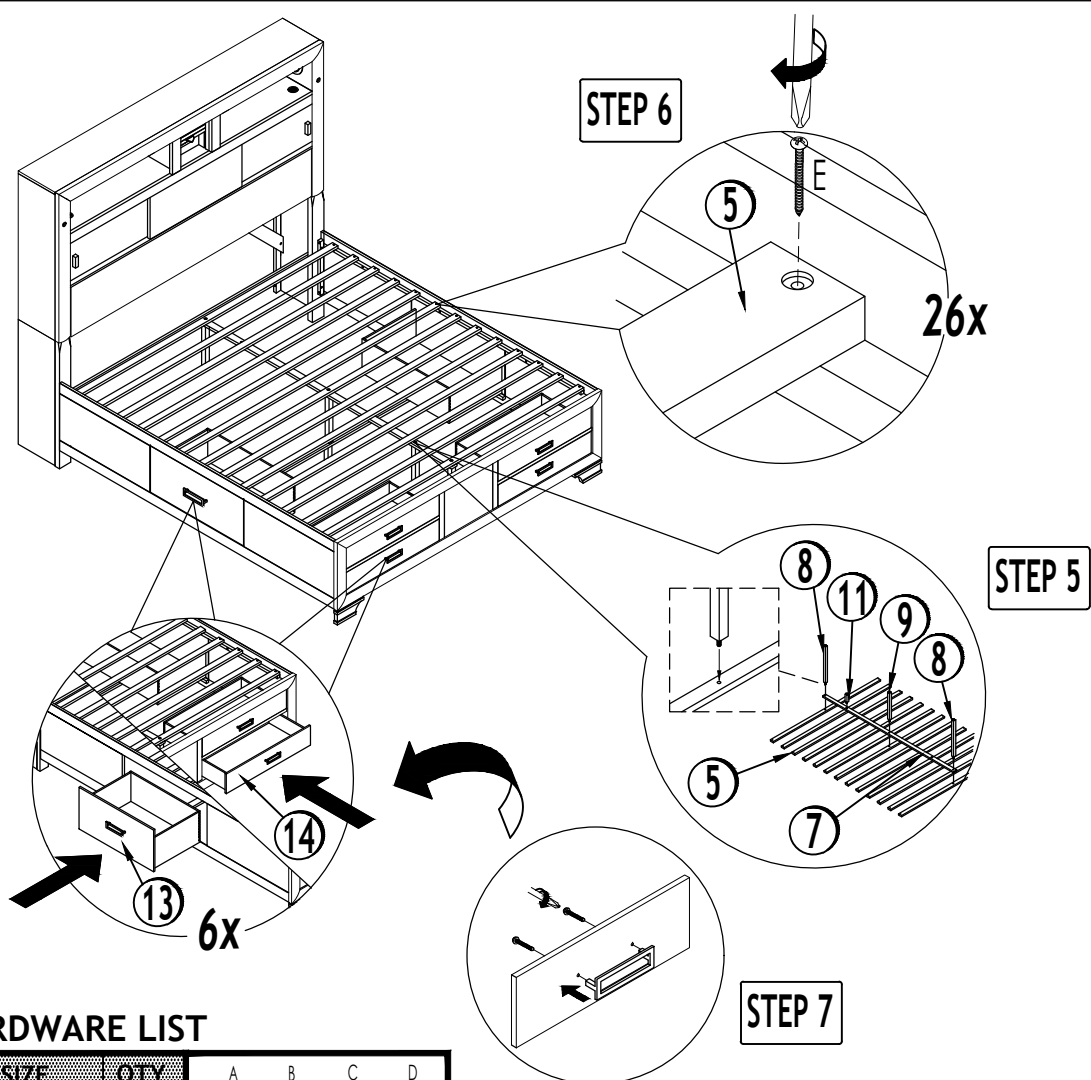

ASSEMBLY INSTRUCTIONS

SOUL-FHB

FULL STORAGE HEADBOARD W/LED - WHITE

BACK VIEW

PARTS LIST

NO	DESCRIPTION	QTY
1	HEADBOARD	1 PC.
2	HEADBOARD LEG (L)	1 PC.
3	HEADBOARD LEG (R)	1 PC.
4	HEADBOARD STRETCHER	1 PC.
5	HB CORNER SUPPORT	2 PCS.

HARDWARE LIST

NO	DESCRIPTION	SIZE	QTY
A	JCBC	M6 x 35MM	12 PCS.
B	SPRING WASHER	M8	12 PCS.
C	FLAT WASHER	M8 x 18MM	12 PCS.
D	ALLEN KEY	M4	1 PC.
E	ADAPTER	12V / 1.0A	1 PC.
F			
G			

TOOL REQUIRED (NOT PROVIDED)

IMPORTANT NOTE :

- * Place all wooden parts on a clean and smooth surface such as a rug or carpet to avoid the parts from being scratched.
- * Check to be sure that you have all parts and hardware.
- * Remove all wrapping materials, including staples & packing straps before you start to assemble.
- * Do not tighten all screws/bolts until all completely assembled.
- * Keep all hardware parts out of reach of children.

ASSEMBLY INSTRUCTIONS

SOUL-FHB / SOUL-FFB / SOUL-FDR / SOUL-FSR

FULL BED - WHITE

PARTS LIST

NO	DESCRIPTION	QTY
1	HEADBOARD	1 PC.
2	FOOTBOARD	1 PC.
3	STORAGE SIDE RAIL	2 PCS.
4	DRAWER FRAME	2 PCS.
5	SLAT	13 PCS.
6	CENTER DRAWER SUPPORT	1 PC.
7	CENTER RAIL	1 PC.
8	VERTICAL LEG -1	2 PCS.