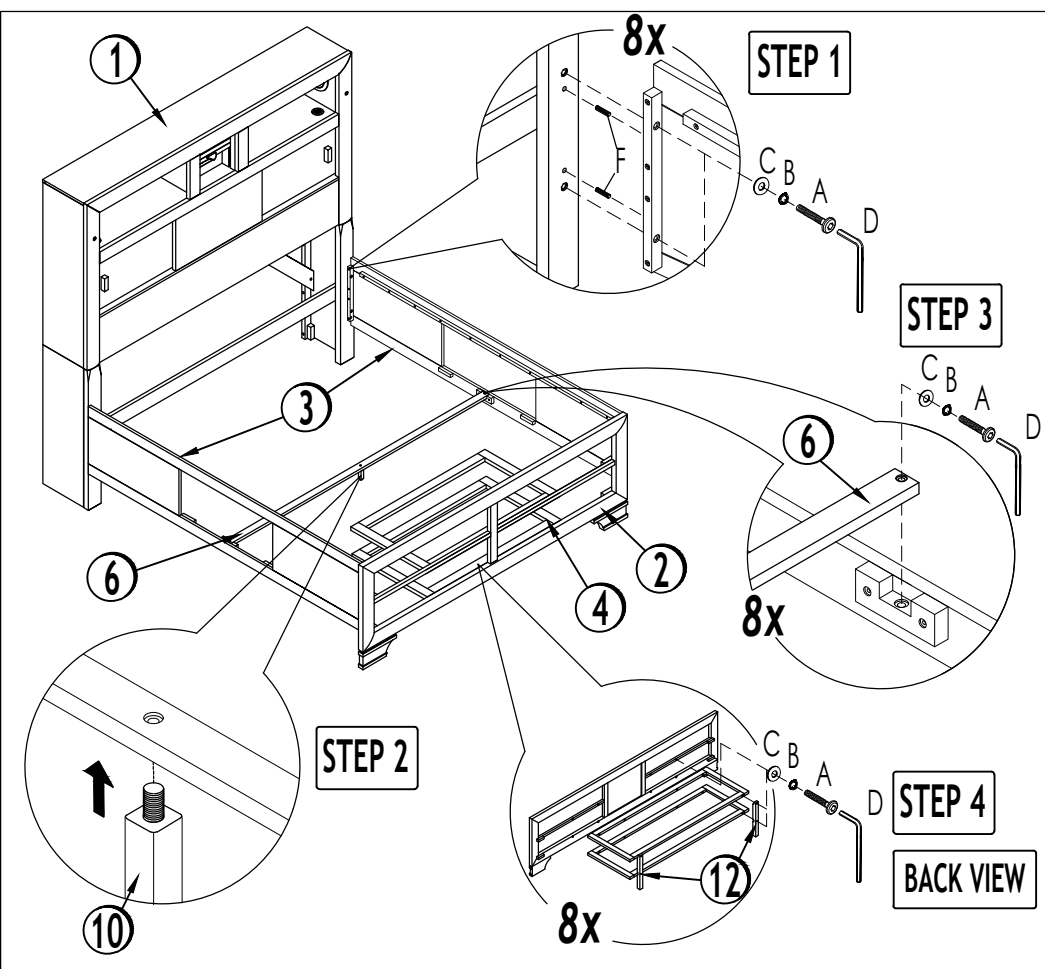

ASSEMBLY INSTRUCTIONS

SOUL-FHB

FULL STORAGE HEADBOARD W/LED - WHITE

BACK VIEW

PARTS LIST

NO	DESCRIPTION	QTY
1	HEADBOARD	1 PC.
2	HEADBOARD LEG (L)	1 PC.
3	HEADBOARD LEG (R)	1 PC.
4	HEADBOARD STRETCHER	1 PC.
5	HB CORNER SUPPORT	2 PCS.

HARDWARE LIST

NO	DESCRIPTION	SIZE	QTY
A	JCBC	M6 x 35MM	12 PCS.
B	SPRING WASHER	M8	12 PCS.
C	FLAT WASHER	M8 x 18MM	12 PCS.
D	ALLEN KEY	M4	1 PC.
E	ADAPTER	12V / 1.0A	1 PC.
F			
G			

TOOL REQUIRED (NOT PROVIDED)

IMPORTANT NOTE :

- * Place all wooden parts on a clean and smooth surface such as a rug or carpet to avoid the parts from being scratched.
- * Check to be sure that you have all parts and hardware.
- * Remove all wrapping materials, including staples & packing straps before you start to assemble.
- * Do not tighten all screws/bolts until all completely assembled.
- * Keep all hardware parts out of reach of children.

ASSEMBLY INSTRUCTIONS

SOUL-FHB / SOUL-FFB / SOUL-FDR / SOUL-FSR

FULL BED - WHITE

PARTS LIST

NO	DESCRIPTION	QTY
1	HEADBOARD	1 PC.
2	FOOTBOARD	1 PC.
3	STORAGE SIDE RAIL	2 PCS.
4	DRAWER FRAME	2 PCS.
5	SLAT	13 PCS.
6	CENTER DRAWER SUPPORT	1 PC.
7	CENTER RAIL	1 PC.
8	VERTICAL LEG -1	2 PCS.