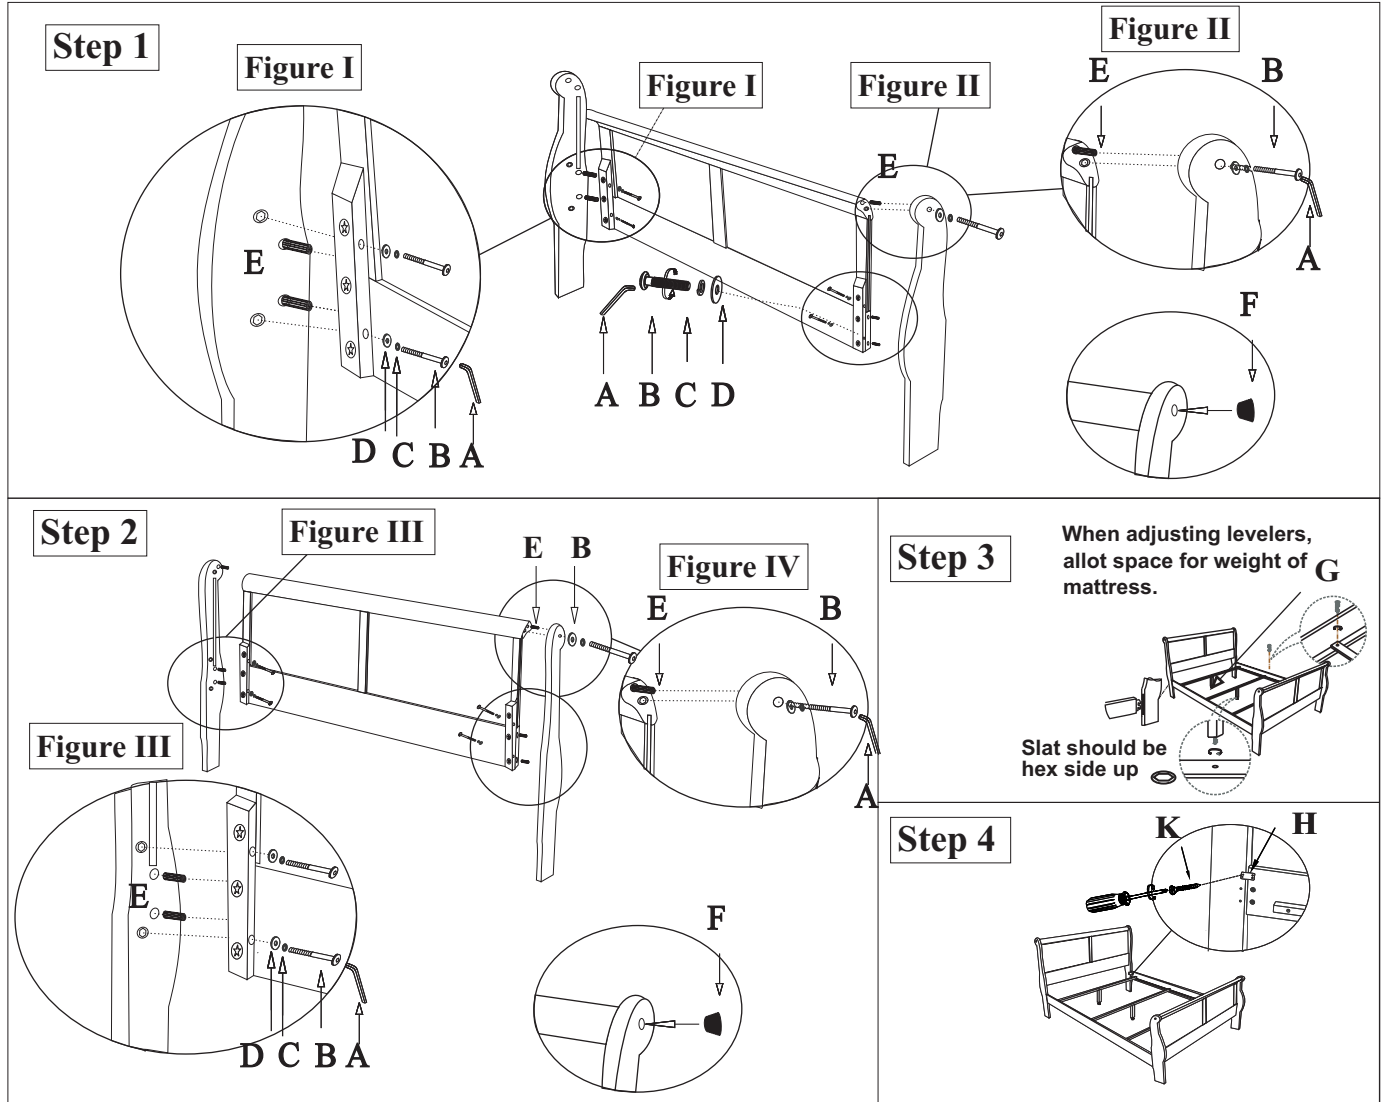

# ASSEMBLY INSTRUCTION

**BLACK  
CHERRY  
REAL WHITE  
ANTIQUÉ GRAY  
PLATINUM**

Thank you for purchasing this quality product. Be sure to check all packing material carefully for small parts that may have come loose inside the carton during shipment.

Step	No.	Hardware	Qty
1 & 2	A	Allen wrench 4mm	1
	B	Bolt 1/4 x32mm	12
	C	Spring Washer 1/4"	12
	D	Washer 1/4"x14x2	12
	E	Wood Dowel 10.7x30	12
	F	Wood Plug 16.3x6	4
3	G	Wood Screw 4x30	6
4	H	Iron 60x40	4
	K	Wood Screw 3.5x15	16

## Part List

MADE IN VIETNAM