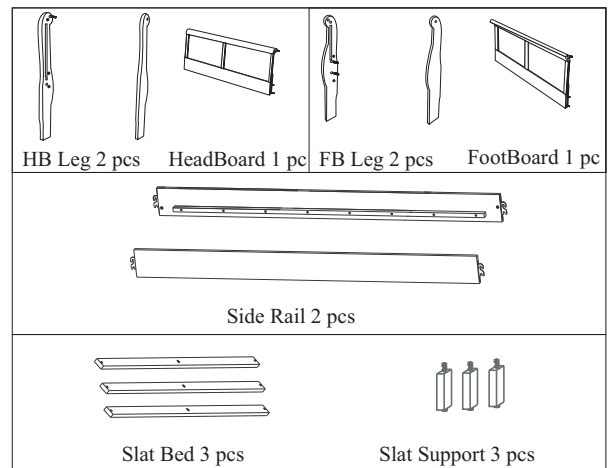

# ASSEMBLY INSTRUCTION

**BLACK  
CHERRY  
REAL WHITE  
ANTIQUÉ GRAY  
PLATINUM**

Thank you for purchasing this quality product. Be sure to check all packing material carefully for small parts that may have come loose inside the carton during shipment.

Step	No.	Hardware	Qty
1 & 2	A	Allen wrench 4mm	1
	B	Bolt 1/4 x32mm	12
	C	Spring Washer 1/4"	12
	D	Washer 1/4"x14x2	12
	E	Wood Dowel 10.7x30	12
	F	Wood Plug 16.3x6	4
3	G	Wood Screw 4x30	6
4	H	Iron 60x40	4
	K	Wood Screw 3.5x15	16

## Part List

MADE IN VIETNAM